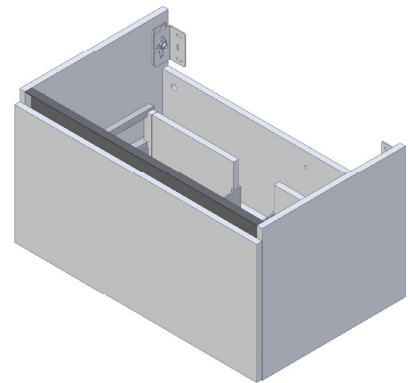

SPECIFICATION SHEET

Porscha 750 1-Drawer Wall Hung Vanity

Features

- 1-Drawer Wall Hung Vanity - *Colour options below*
- StoneCast 20mm Via Basin [Standard] - *Upgrade options available*
- Full Extension Soft Close Drawer with Extrusion - *Extrusion upgrade options available*
- Designer Drawer Front - *Four Drawer Front options*
- Dimensions: H420 x W750 x D465

Cabinet Options

Technical Details

Note: All measurements shown are in millimetres. Sizes are nominal.

TOP VIEW

FRONT VIEW

SIDE VIEW

SPECIFICATION SHEET

750mm Basin Options

Via

StoneCast with overflow

Gloss White - VIA

Matte White - VIAMW

W750 x D460 x H20

SPECIFICATION SHEET

750mm Basin Options

Clasico

Vitreous China with overflow

Gloss White - VC

W760 x D465 x H20