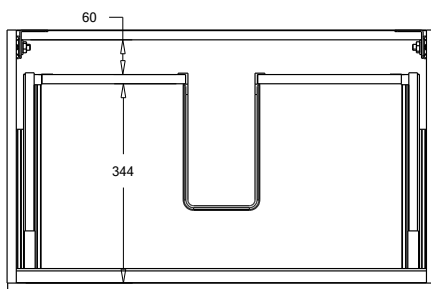

SPECIFICATION SHEET

Porscha 750 1-Drawer Wall Hung Vanity

Features

- 1-Drawer Wall Hung Vanity - *Colour options below*
- StoneCast 20mm Via Basin [Standard] - *Upgrade options available*
- Full Extension Soft Close Drawer with Extrusion - *Extrusion upgrade options available*
- Designer Drawer Front - *Four Drawer Front options*
- Dimensions: H420 x W750 x D465

Cabinet Options

Technical Details

Note: All measurements shown are in millimetres. Sizes are nominal.

TOP VIEW

FRONT VIEW

SIDE VIEW

SPECIFICATION SHEET

750mm Basin Options

Via

StoneCast with overflow

Gloss White - VIA

Matte White - VIAMW

W750 x D460 x H20

SPECIFICATION SHEET

750mm Basin Options

Clasico

Vitreous China with overflow

Gloss White - VC

W760 x D465 x H20