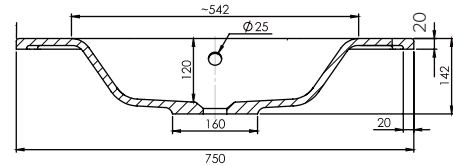

SPECIFICATION SHEET

Porscha 750 1-Drawer Wall Hung Vanity

Features

- 1-Drawer Wall Hung Vanity - *Colour options below*
- StoneCast 20mm Via Basin [Standard] - *Upgrade options available*
- Full Extension Soft Close Drawer with Extrusion - *Extrusion upgrade options available*
- Designer Drawer Front - *Four Drawer Front options*
- Dimensions: H420 x W750 x D465

Cabinet Options

Technical Details

Note: All measurements shown are in millimetres. Sizes are nominal.

TOP VIEW

FRONT VIEW

SIDE VIEW

SPECIFICATION SHEET

750mm Basin Options

Via

StoneCast with overflow

Gloss White - VIA

Matte White - VIAMW

W750 x D460 x H20

SPECIFICATION SHEET

750mm Basin Options

Clasico

Vitreous China with overflow

Gloss White - VC

W760 x D465 x H20