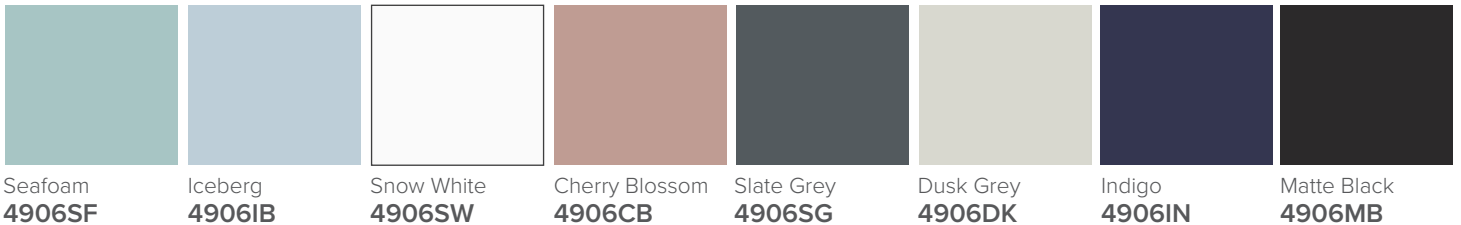

SPECIFICATION SHEET

Porscha 750 1-Drawer Wall Hung Vanity

Features

- 1-Drawer Wall Hung Vanity - *Colour options below*
- StoneCast 20mm Via Basin [Standard] - *Upgrade options available*
- Full Extension Soft Close Drawer with Extrusion - *Extrusion upgrade options available*
- Designer Drawer Front - *Four Drawer Front options*
- Dimensions: H420 x W750 x D465

Cabinet Options

Technical Details

Note: All measurements shown are in millimetres. Sizes are nominal.

TOP VIEW

FRONT VIEW

SIDE VIEW

SPECIFICATION SHEET

750mm Basin Options

Via

StoneCast with overflow

Gloss White - VIA

Matte White - VIAMW

W750 x D460 x H20

SPECIFICATION SHEET

750mm Basin Options

Clasico

Vitreous China with overflow

Gloss White - VC

W760 x D465 x H20