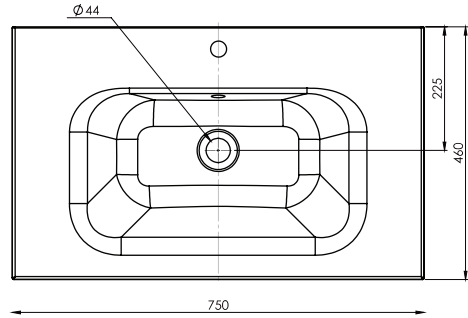

SPECIFICATION SHEET

Porscha 750 1-Drawer Wall Hung Vanity

Features

- 1-Drawer Wall Hung Vanity - *Colour options below*
- StoneCast 20mm Via Basin [Standard] - *Upgrade options available*
- Full Extension Soft Close Drawer with Extrusion - *Extrusion upgrade options available*
- Designer Drawer Front - *Four Drawer Front options*
- Dimensions: H420 x W750 x D465

Cabinet Options

Technical Details

Note: All measurements shown are in millimetres. Sizes are nominal.

TOP VIEW

FRONT VIEW

SIDE VIEW

SPECIFICATION SHEET

750mm Basin Options

Via

StoneCast with overflow

Gloss White - VIA

Matte White - VIAMW

W750 x D460 x H20

SPECIFICATION SHEET

750mm Basin Options

Clasico

Vitreous China with overflow

Gloss White - VC

W760 x D465 x H20