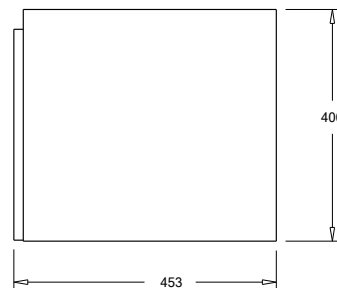

SPECIFICATION SHEET

Porscha 750 1-Drawer Wall Hung Vanity

Features

- 1-Drawer Wall Hung Vanity - *Colour options below*
- StoneCast 20mm Via Basin [Standard] - *Upgrade options available*
- Full Extension Soft Close Drawer with Extrusion - *Extrusion upgrade options available*
- Designer Drawer Front - *Four Drawer Front options*
- Dimensions: H420 x W750 x D465

Cabinet Options

Technical Details

Note: All measurements shown are in millimetres. Sizes are nominal.

TOP VIEW

FRONT VIEW

SIDE VIEW

SPECIFICATION SHEET

750mm Basin Options

Via

StoneCast with overflow

Gloss White - VIA

Matte White - VIAMW

W750 x D460 x H20

SPECIFICATION SHEET

750mm Basin Options

Clasico

Vitreous China with overflow

Gloss White - VC

W760 x D465 x H20