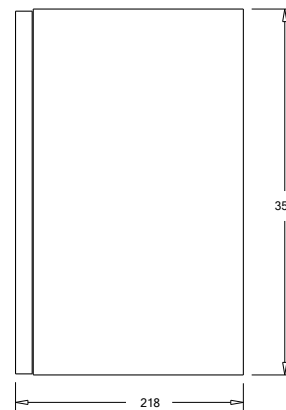

### Features

- 1-Door Wall Hung Vanity - *Colour options below*
- 50mm StoneCast Interchangeable Basin with Toilet Roll Holder or Towel Rail
- Push-to-Open Door - Left or Right Hinge
- Designer Door Front - *Four Door Front options*
- Dimensions  
Cabinet: H350 x W392 x D218  
Basin: H50 x W400 x D225

### Cabinet Options

### Technical Details

Note: All measurements shown are in millimetres. Sizes are nominal.

TOP VIEW

FRONT VIEW

SIDE VIEW

## Stonecast 550 Basin

European StoneCast

Code: 3826

H50 X W554 X D224