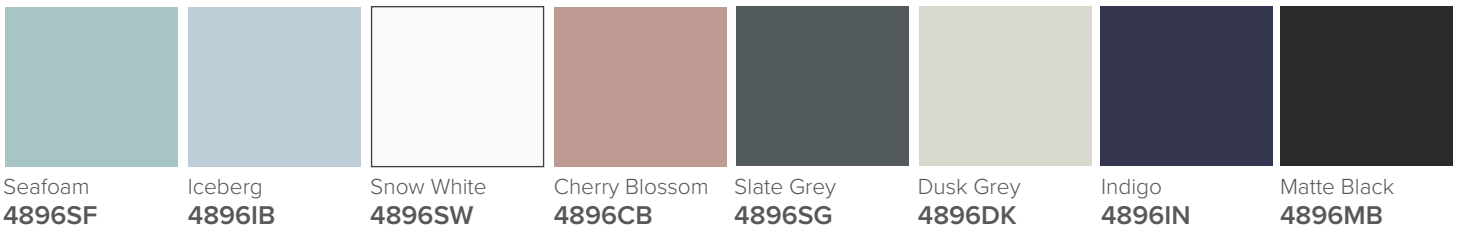

Cabinet Options