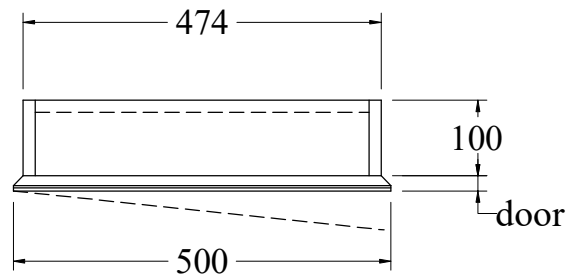

- (1) 16mmPVC board (water-proof)
- (2) Matt white/black paint finish
- (3) Copper free & sealed edge mirror
- (4) Hettich soft close hinges
- (5) Handle-less design
- (6) 5mm glass shelves

Oval mirror cabinet

- (1) 16mmPVC board (water-proof)
- (2) Matt white/black paint finish
- (3) Copper free & sealed edge mirror
- (4) Hettich soft close hinges
- (5) Handle-less design
- (6) 5mm glass shelves

Detail '20'