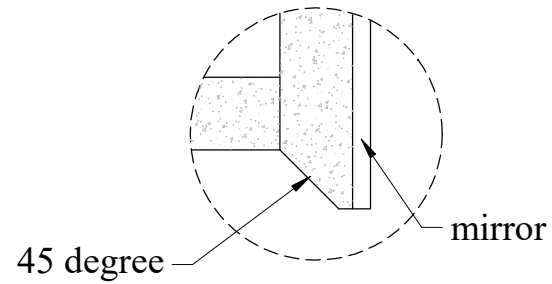

- (1) 16mmPVC board (water-proof)
- (2) Matt white/black paint finish
- (3) Copper free & sealed edge mirror
- (4) Hettich soft close hinges
- (5) Handle-less design
- (6) 5mm glass shelves

Oval mirror cabinet

- (1) 16mmPVC board (water-proof)
- (2) Matt white/black paint finish
- (3) Copper free & sealed edge mirror
- (4) Hettich soft close hinges
- (5) Handle-less design
- (6) 5mm glass shelves

Detail '20'