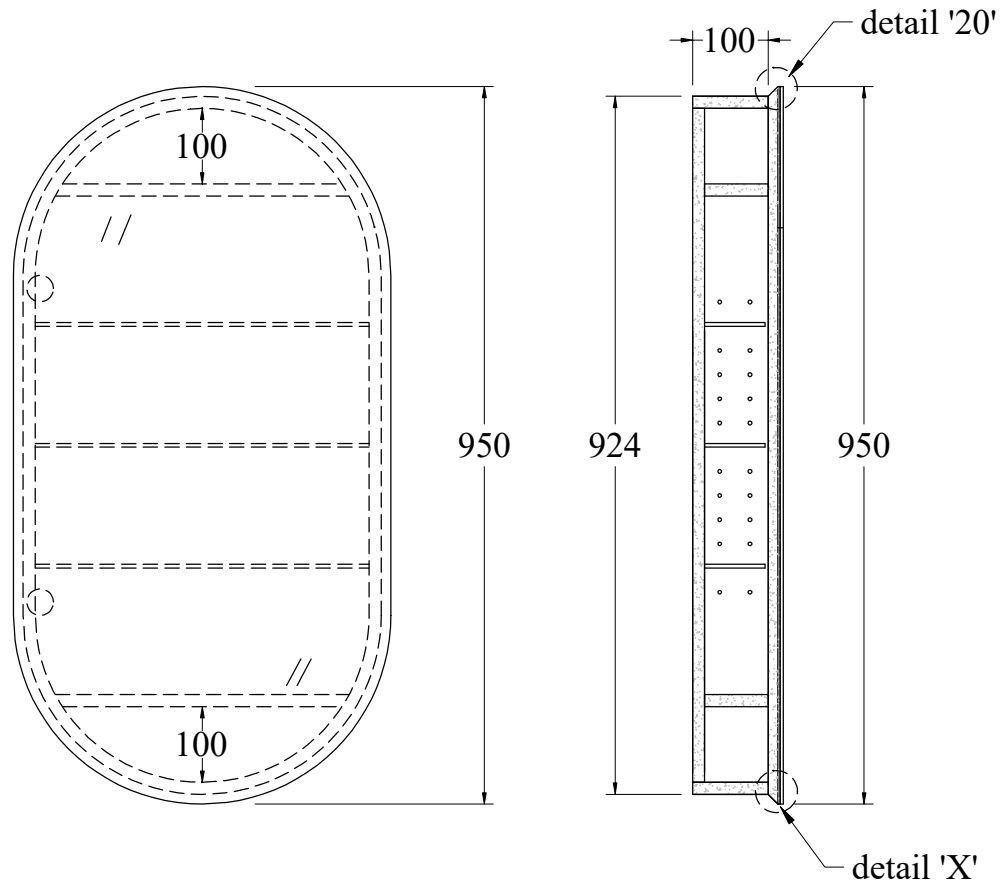

- (1) 16mmPVC board (water-proof)
- (2) Matt white/black paint finish
- (3) Copper free & sealed edge mirror
- (4) Hettich soft close hinges
- (5) Handle-less design
- (6) 5mm glass shelves

Oval mirror cabinet

- (1) 16mmPVC board (water-proof)
- (2) Matt white/black paint finish
- (3) Copper free & sealed edge mirror
- (4) Hettich soft close hinges
- (5) Handle-less design
- (6) 5mm glass shelves

Detail '20'