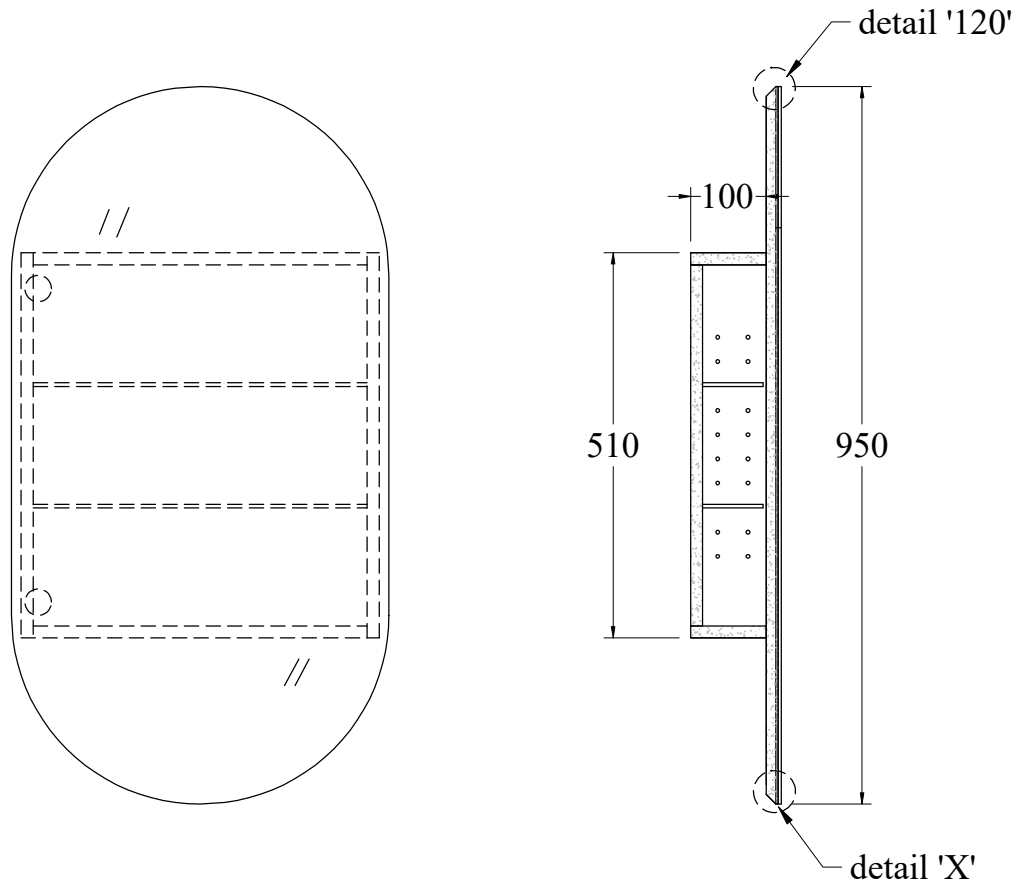

Oval-SD mirror cabinet

- (1) 16mmWPC board (water-proof)
- (2) Matt white/black paint finish
- (3) Copper free & sealed edge mirror
- (4) Hettich soft close hinges
- (5) Handle-less design
- (6) 5mm glass shelves

Oval-SQ mirror cabinet

- (1) 16mmWPC board (water-proof)
- (2) Matt white/black paint finish
- (3) Copper free & sealed edge mirror
- (4) Hettich soft close hinges
- (5) Handle-less design
- (6) 5mm glass shelves