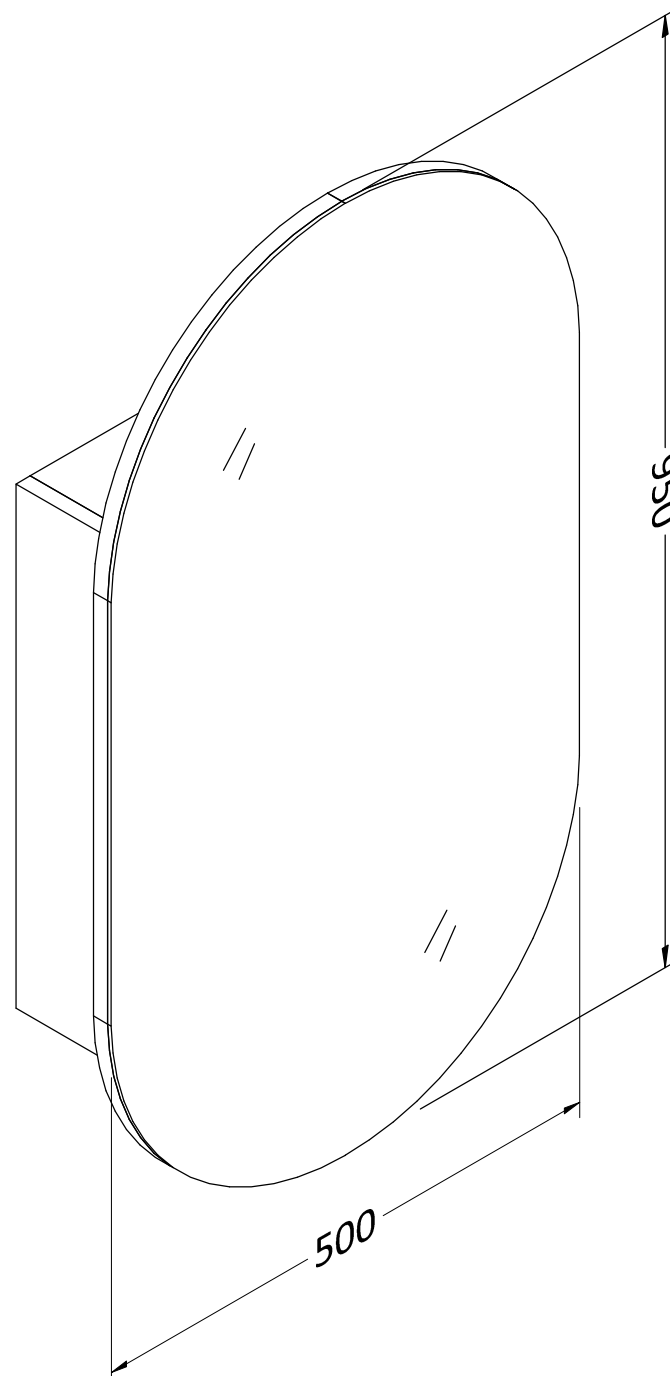

Oval-SD mirror cabinet

- (1) 16mmWPC board (water-proof)
- (2) Matt white/black paint finish
- (3) Copper free & sealed edge mirror
- (4) Hettich soft close hinges
- (5) Handle-less design
- (6) 5mm glass shelves

Oval-SQ mirror cabinet

- (1) 16mmWPC board (water-proof)
- (2) Matt white/black paint finish
- (3) Copper free & sealed edge mirror
- (4) Hettich soft close hinges
- (5) Handle-less design
- (6) 5mm glass shelves