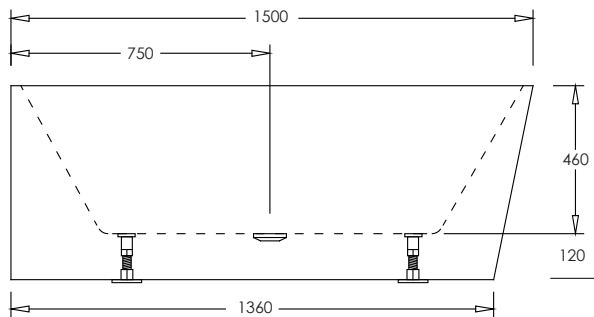

SPECIFICATION SHEET

Newark 1700 Left & Right Corner Bath

LEFT CORNER

RIGHT CORNER

Product: Newark 1700 Back-to-Wall Bath
 Size: L1700 X W780 X D600
 Capacity: 322 Litres
 Requires: 40mm Waste (not included)
 Code: 7850L (Left Corner) or 7850R (Right Corner)

SPECIFICATION SHEET

Newark 1500 Left & Right Corner Bath

LEFT CORNER

RIGHT CORNER

- Product: Newark 1500 Left & Right Corner Bath
- Size: L1500 X W750 X D600
- Capacity: 264 Litres
- Requires: 40mm Waste (not included)
- Code: 7848L (Left Corner) or 7848R (Right Corner)