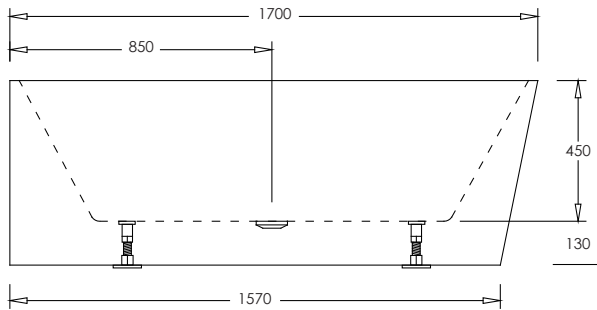

SPECIFICATION SHEET

Newark 1700 Left & Right Corner Bath

LEFT CORNER

RIGHT CORNER

Product: Newark 1700 Back-to-Wall Bath
 Size: L1700 X W780 X D600
 Capacity: 322 Litres
 Requires: 40mm Waste (not included)
 Code: 7850L (Left Corner) or 7850R (Right Corner)

SPECIFICATION SHEET

Newark 1500 Left & Right Corner Bath

LEFT CORNER

RIGHT CORNER

- Product: Newark 1500 Left & Right Corner Bath
- Size: L1500 X W750 X D600
- Capacity: 264 Litres
- Requires: 40mm Waste (not included)
- Code: 7848L (Left Corner) or 7848R (Right Corner)