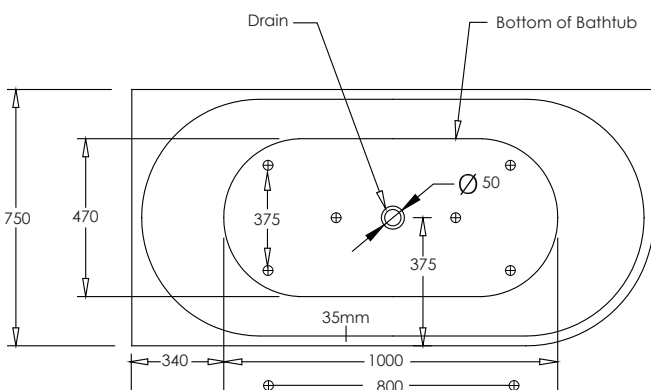

SPECIFICATION SHEET

Newark 1700 Left & Right Corner Bath

LEFT CORNER

RIGHT CORNER

Product: Newark 1700 Back-to-Wall Bath
 Size: L1700 X W780 X D600
 Capacity: 322 Litres
 Requires: 40mm Waste (not included)
 Code: 7850L (Left Corner) or 7850R (Right Corner)

SPECIFICATION SHEET

Newark 1500 Left & Right Corner Bath

LEFT CORNER

RIGHT CORNER

- Product: Newark 1500 Left & Right Corner Bath
- Size: L1500 X W750 X D600
- Capacity: 264 Litres
- Requires: 40mm Waste (not included)
- Code: 7848L (Left Corner) or 7848R (Right Corner)