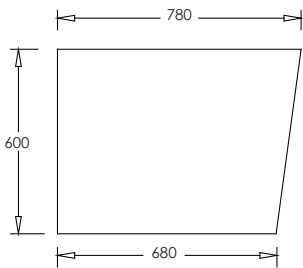

SPECIFICATION SHEET

Newark 1700 Left & Right Corner Bath

LEFT CORNER

RIGHT CORNER

Product: Newark 1700 Back-to-Wall Bath
 Size: L1700 X W780 X D600
 Capacity: 322 Litres
 Requires: 40mm Waste (not included)
 Code: 7850L (Left Corner) or 7850R (Right Corner)

SPECIFICATION SHEET

Newark 1500 Left & Right Corner Bath

LEFT CORNER

RIGHT CORNER

- Product: Newark 1500 Left & Right Corner Bath
- Size: L1500 X W750 X D600
- Capacity: 264 Litres
- Requires: 40mm Waste (not included)
- Code: 7848L (Left Corner) or 7848R (Right Corner)