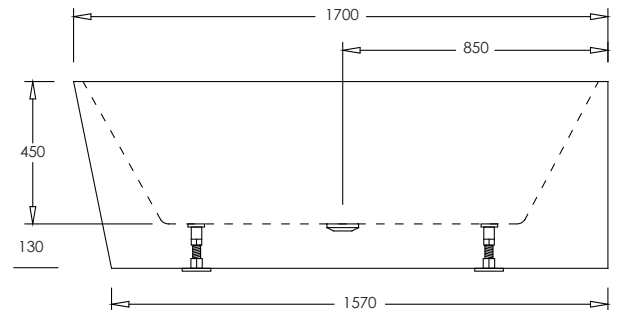

SPECIFICATION SHEET

Newark 1700 Left & Right Corner Bath

LEFT CORNER

RIGHT CORNER

Product: Newark 1700 Back-to-Wall Bath
 Size: L1700 X W780 X D600
 Capacity: 322 Litres
 Requires: 40mm Waste (not included)
 Code: 7850L (Left Corner) or 7850R (Right Corner)

SPECIFICATION SHEET

Newark 1500 Left & Right Corner Bath

LEFT CORNER

RIGHT CORNER

- Product: Newark 1500 Left & Right Corner Bath
- Size: L1500 X W750 X D600
- Capacity: 264 Litres
- Requires: 40mm Waste (not included)
- Code: 7848L (Left Corner) or 7848R (Right Corner)