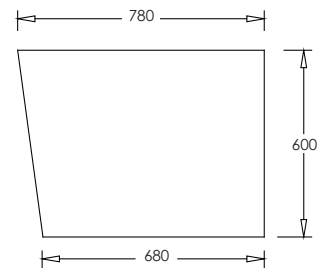

SPECIFICATION SHEET

Newark 1700 Left & Right Corner Bath

LEFT CORNER

RIGHT CORNER

Product: Newark 1700 Back-to-Wall Bath
 Size: L1700 X W780 X D600
 Capacity: 322 Litres
 Requires: 40mm Waste (not included)
 Code: 7850L (Left Corner) or 7850R (Right Corner)

SPECIFICATION SHEET

Newark 1500 Left & Right Corner Bath

LEFT CORNER

RIGHT CORNER

- Product: Newark 1500 Left & Right Corner Bath
- Size: L1500 X W750 X D600
- Capacity: 264 Litres
- Requires: 40mm Waste (not included)
- Code: 7848L (Left Corner) or 7848R (Right Corner)