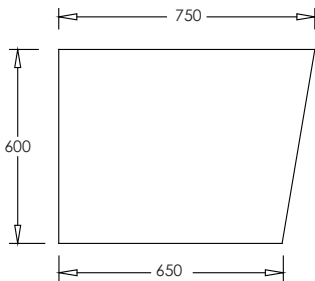

SPECIFICATION SHEET

Newark 1700 Left & Right Corner Bath

LEFT CORNER

RIGHT CORNER

Product: Newark 1700 Back-to-Wall Bath
 Size: L1700 X W780 X D600
 Capacity: 322 Litres
 Requires: 40mm Waste (not included)
 Code: 7850L (Left Corner) or 7850R (Right Corner)

SPECIFICATION SHEET

Newark 1500 Left & Right Corner Bath

LEFT CORNER

RIGHT CORNER

- Product: Newark 1500 Left & Right Corner Bath
- Size: L1500 X W750 X D600
- Capacity: 264 Litres
- Requires: 40mm Waste (not included)
- Code: 7848L (Left Corner) or 7848R (Right Corner)