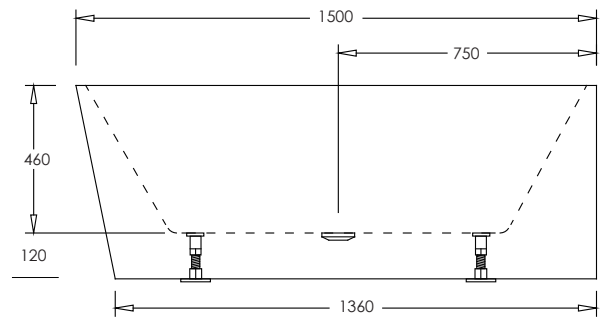

SPECIFICATION SHEET

Newark 1700 Left & Right Corner Bath

LEFT CORNER

RIGHT CORNER

Product: Newark 1700 Back-to-Wall Bath
 Size: L1700 X W780 X D600
 Capacity: 322 Litres
 Requires: 40mm Waste (not included)
 Code: 7850L (Left Corner) or 7850R (Right Corner)

SPECIFICATION SHEET

Newark 1500 Left & Right Corner Bath

LEFT CORNER

RIGHT CORNER

- Product: Newark 1500 Left & Right Corner Bath
- Size: L1500 X W750 X D600
- Capacity: 264 Litres
- Requires: 40mm Waste (not included)
- Code: 7848L (Left Corner) or 7848R (Right Corner)