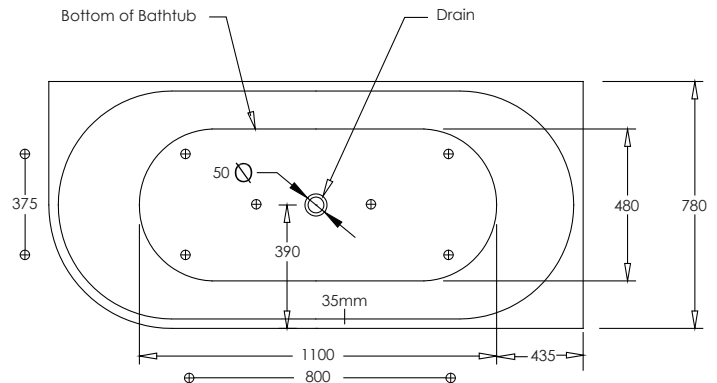

SPECIFICATION SHEET

Newark 1700 Left & Right Corner Bath

LEFT CORNER

RIGHT CORNER

Product: Newark 1700 Back-to-Wall Bath
 Size: L1700 X W780 X D600
 Capacity: 322 Litres
 Requires: 40mm Waste (not included)
 Code: 7850L (Left Corner) or 7850R (Right Corner)

SPECIFICATION SHEET

Newark 1500 Left & Right Corner Bath

LEFT CORNER

RIGHT CORNER

- Product: Newark 1500 Left & Right Corner Bath
- Size: L1500 X W750 X D600
- Capacity: 264 Litres
- Requires: 40mm Waste (not included)
- Code: 7848L (Left Corner) or 7848R (Right Corner)