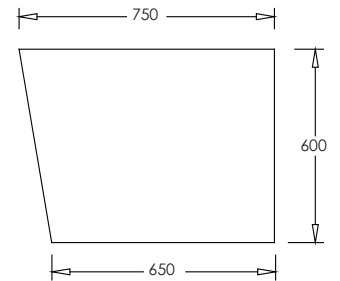

SPECIFICATION SHEET

Newark 1700 Left & Right Corner Bath

LEFT CORNER

RIGHT CORNER

Product: Newark 1700 Back-to-Wall Bath
 Size: L1700 X W780 X D600
 Capacity: 322 Litres
 Requires: 40mm Waste (not included)
 Code: 7850L (Left Corner) or 7850R (Right Corner)

SPECIFICATION SHEET

Newark 1500 Left & Right Corner Bath

LEFT CORNER

RIGHT CORNER

- Product: Newark 1500 Left & Right Corner Bath
- Size: L1500 X W750 X D600
- Capacity: 264 Litres
- Requires: 40mm Waste (not included)
- Code: 7848L (Left Corner) or 7848R (Right Corner)