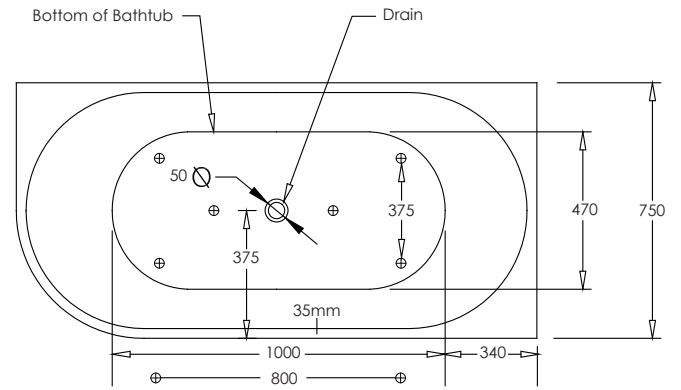

SPECIFICATION SHEET

Newark 1700 Left & Right Corner Bath

LEFT CORNER

RIGHT CORNER

Product: Newark 1700 Back-to-Wall Bath
 Size: L1700 X W780 X D600
 Capacity: 322 Litres
 Requires: 40mm Waste (not included)
 Code: 7850L (Left Corner) or 7850R (Right Corner)

SPECIFICATION SHEET

Newark 1500 Left & Right Corner Bath

LEFT CORNER

RIGHT CORNER

- Product: Newark 1500 Left & Right Corner Bath
- Size: L1500 X W750 X D600
- Capacity: 264 Litres
- Requires: 40mm Waste (not included)
- Code: 7848L (Left Corner) or 7848R (Right Corner)