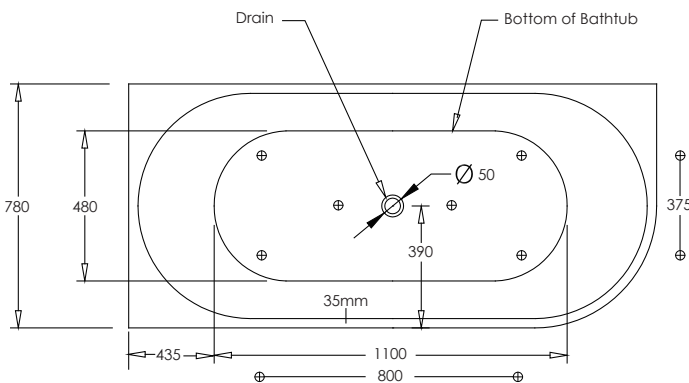

SPECIFICATION SHEET

Newark 1700 Left & Right Corner Bath

LEFT CORNER

RIGHT CORNER

Product: Newark 1700 Back-to-Wall Bath
 Size: L1700 X W780 X D600
 Capacity: 322 Litres
 Requires: 40mm Waste (not included)
 Code: 7850L (Left Corner) or 7850R (Right Corner)

SPECIFICATION SHEET

Newark 1500 Left & Right Corner Bath

LEFT CORNER

RIGHT CORNER

- Product: Newark 1500 Left & Right Corner Bath
- Size: L1500 X W750 X D600
- Capacity: 264 Litres
- Requires: 40mm Waste (not included)
- Code: 7848L (Left Corner) or 7848R (Right Corner)