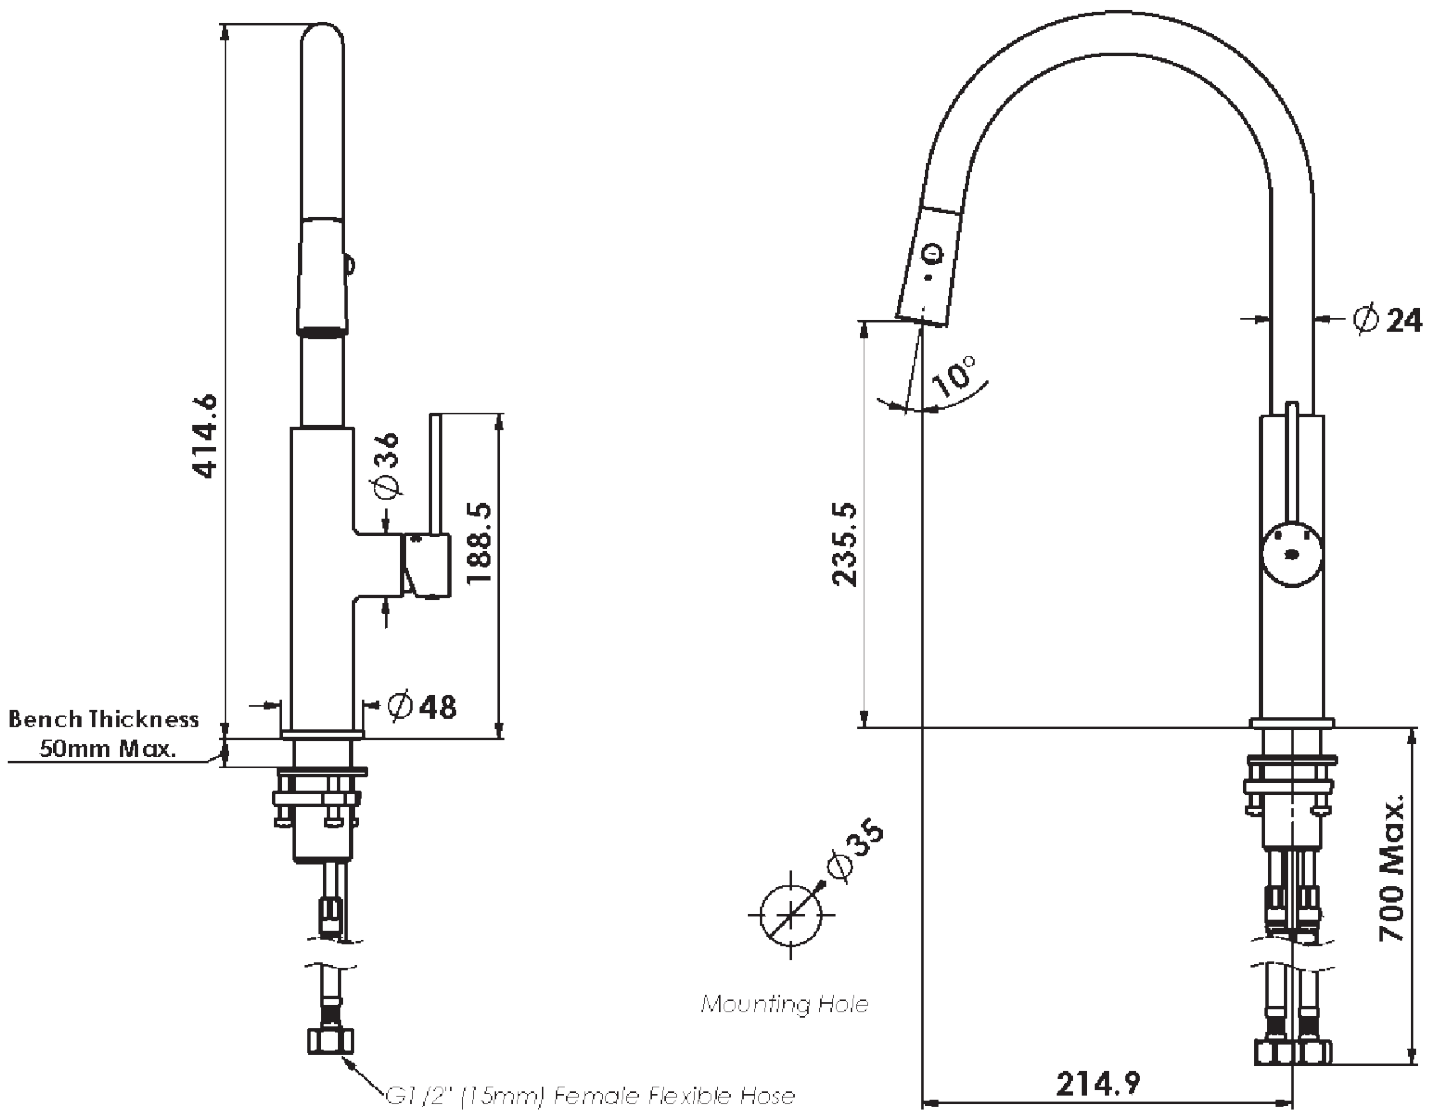

MACI PULL DOWN SINK MIXER

- 212025420 | Chrome
- 212025421 | Brushed Nickel
- 212025426 | Brushed Brass
- 212025427 | Matte Black
- 212025429 | Gun Metal

MACI PULL DOWN SINK MIXER

- 212025420 | Chrome
- 212025421 | Brushed Nickel
- 212025426 | Brushed Brass
- 212025427 | Matte Black
- 212025429 | Gun Metal