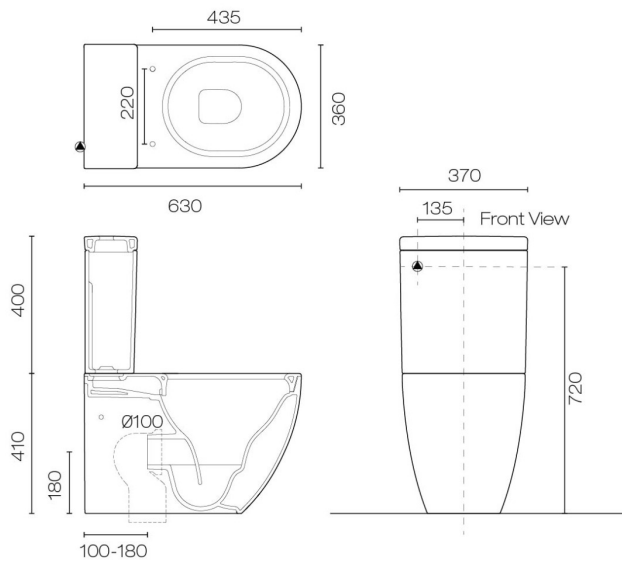

## Sfera Rimless Back To Wall Toilet Suite White Slim Seat

Code: MPSFRSL

▲ Water Inlet

<b>Brand</b>	Catalano
<b>Designer</b>	Catalano Design Centre (CDC)
<b>Origin</b>	Italy
<b>Colour</b>	White
<b>Finish</b>	Gloss
<b>Installation</b>	Back To Wall
<b>WELS Rating</b>	4 Star
<b>Width (mm)</b>	350
<b>Depth (mm)</b>	630
<b>Warranty</b>	Toilet Pan: 15 Years. Toilet Seat: 2 Years
<b>Toilet Seat</b>	Soft Close / Quick Release
<b>Includes Seat</b>	Yes
<b>Trap Options</b>	S or P Trap
<b>Material</b>	Ceramic
<b>Notes</b>	Features 99.9% antibacterial glazing
<b>Other Information</b>	Cataglaze+ silver titanium premium glazing.