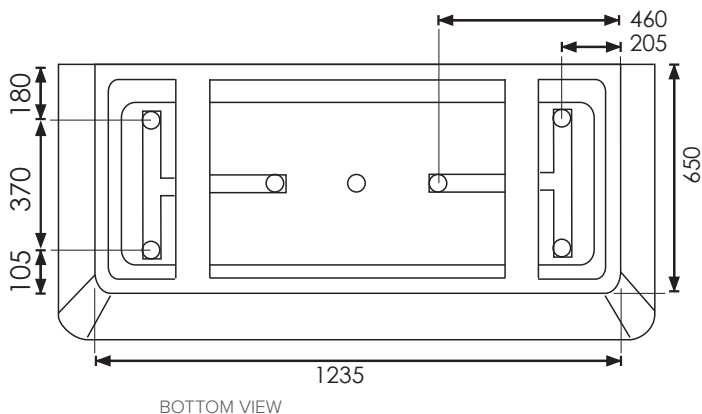

### Features

- Capacity: 240 litres
- Weight: 49 kgs
- Made from easy to clean sanitary grade acrylic
- Fibreglass laminate reinforced for optimum strength
- Adjustable feet for levelling.
- Requires a 40mm waste (not included)
- Top fix bath waste & low profile bath trap is recommended
- Dimensions: L1500 X W750 X D600

### Technical Details

Note: All measurements shown are in millimetres. Sizes are nominal.

SIDE VIEW

TOP VIEW

BOTTOM VIEW