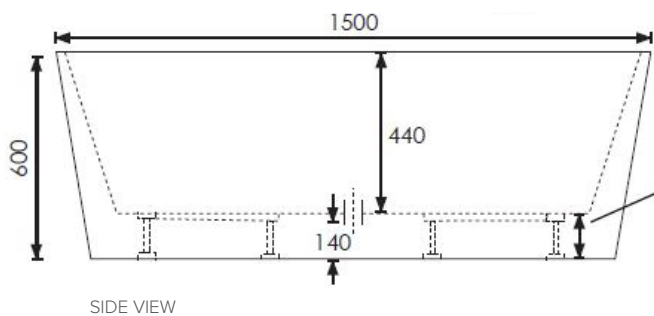

### Features

- Capacity: 240 litres
- Weight: 49 kgs
- Made from easy to clean sanitary grade acrylic
- Fibreglass laminate reinforced for optimum strength
- Adjustable feet for levelling.
- Requires a 40mm waste (not included)
- Top fix bath waste & low profile bath trap is recommended
- Dimensions: L1500 X W750 X D600

### Technical Details

Note: All measurements shown are in millimetres. Sizes are nominal.

SIDE VIEW

TOP VIEW

BOTTOM VIEW