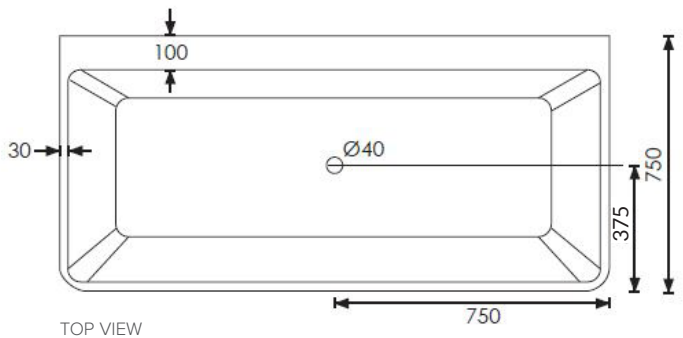

### Features

- Capacity: 240 litres
- Weight: 49 kgs
- Made from easy to clean sanitary grade acrylic
- Fibreglass laminate reinforced for optimum strength
- Adjustable feet for levelling.
- Requires a 40mm waste (not included)
- Top fix bath waste & low profile bath trap is recommended
- Dimensions: L1500 X W750 X D600

### Technical Details

Note: All measurements shown are in millimetres. Sizes are nominal.

SIDE VIEW

TOP VIEW

BOTTOM VIEW