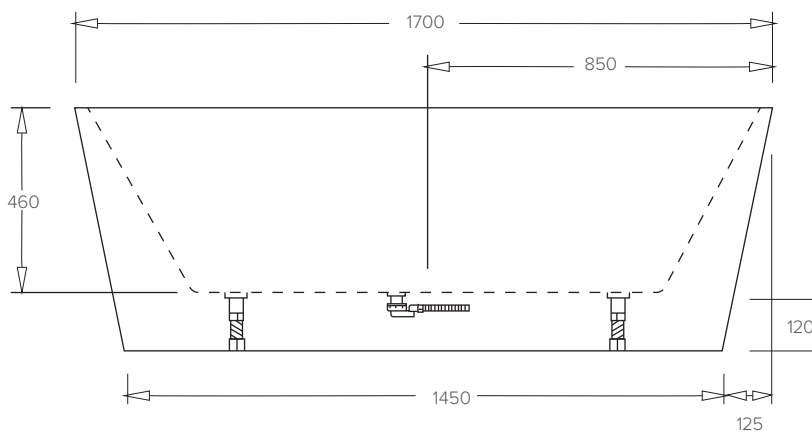

SPECIFICATION SHEET

HALO BTW 1700 BATH

CODE: 7846

Features

- Capacity: 328 litres
- Made from easy to clean sanitary grade acrylic
- Fibreglass laminate reinforced for optimum strength
- Adjustable feet for levelling
- Requires a 40mm waste (not included)
- Top fix bath waste & low profile bath trap is recommended
- Dimensions: L1700 X W780 X D600

Technical Details

Note: All measurements shown are in millimetres. Sizes are nominal.

SPECIFICATION SHEET

HALO BTW 1500 BATH

CODE: 7844

Features

- Capacity: 282 litres
- Made from easy to clean sanitary grade acrylic
- Fibreglass laminate reinforced for optimum strength
- Adjustable feet for levelling.
- Requires a 40mm waste (not included)
- Top fix bath waste & low profile bath trap is recommended
- Dimensions: L1500 X W750 X D600

Technical Details

Note: All measurements shown are in millimetres. Sizes are nominal.