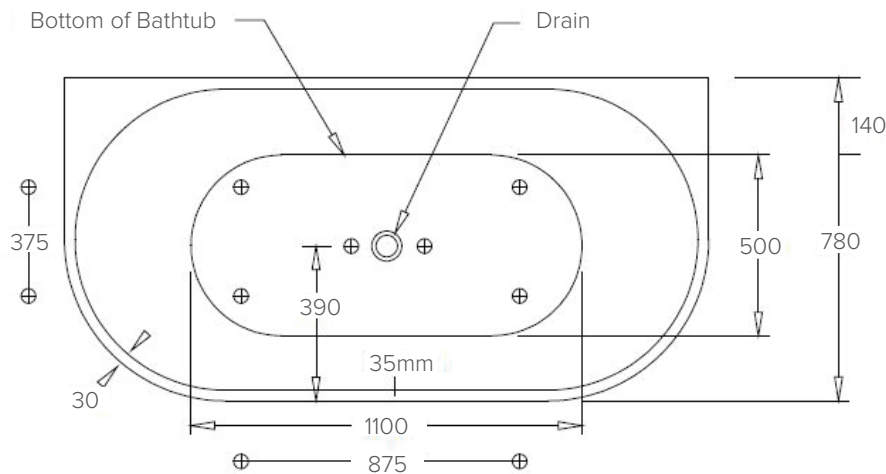

SPECIFICATION SHEET

HALO BTW 1700 BATH

CODE: 7846

Features

- Capacity: 328 litres
- Made from easy to clean sanitary grade acrylic
- Fibreglass laminate reinforced for optimum strength
- Adjustable feet for levelling
- Requires a 40mm waste (not included)
- Top fix bath waste & low profile bath trap is recommended
- Dimensions: L1700 X W780 X D600

Technical Details

Note: All measurements shown are in millimetres. Sizes are nominal.

SPECIFICATION SHEET

HALO BTW 1500 BATH

CODE: 7844

Features

- Capacity: 282 litres
- Made from easy to clean sanitary grade acrylic
- Fibreglass laminate reinforced for optimum strength
- Adjustable feet for levelling.
- Requires a 40mm waste (not included)
- Top fix bath waste & low profile bath trap is recommended
- Dimensions: L1500 X W750 X D600

Technical Details

Note: All measurements shown are in millimetres. Sizes are nominal.