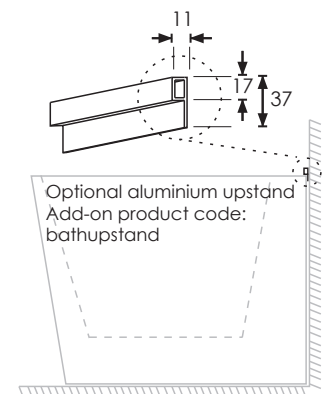

SPECIFICATION SHEET

HALO BTW 1700 BATH

CODE: 7846

Features

- Capacity: 328 litres
- Made from easy to clean sanitary grade acrylic
- Fibreglass laminate reinforced for optimum strength
- Adjustable feet for levelling
- Requires a 40mm waste (not included)
- Top fix bath waste & low profile bath trap is recommended
- Dimensions: L1700 X W780 X D600

Technical Details

Note: All measurements shown are in millimetres. Sizes are nominal.

SPECIFICATION SHEET

HALO BTW 1500 BATH

CODE: 7844

Features

- Capacity: 282 litres
- Made from easy to clean sanitary grade acrylic
- Fibreglass laminate reinforced for optimum strength
- Adjustable feet for levelling.
- Requires a 40mm waste (not included)
- Top fix bath waste & low profile bath trap is recommended
- Dimensions: L1500 X W750 X D600

Technical Details

Note: All measurements shown are in millimetres. Sizes are nominal.