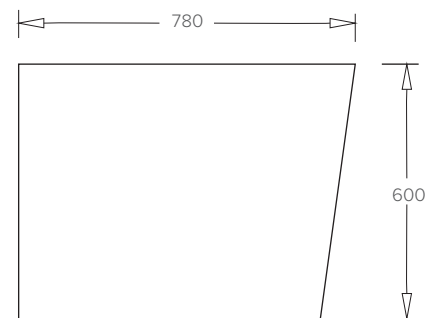

SPECIFICATION SHEET

HALO BTW 1700 BATH

CODE: 7846

Features

- Capacity: 328 litres
- Made from easy to clean sanitary grade acrylic
- Fibreglass laminate reinforced for optimum strength
- Adjustable feet for levelling
- Requires a 40mm waste (not included)
- Top fix bath waste & low profile bath trap is recommended
- Dimensions: L1700 X W780 X D600

Technical Details

Note: All measurements shown are in millimetres. Sizes are nominal.

SPECIFICATION SHEET

HALO BTW 1500 BATH

CODE: 7844

Features

- Capacity: 282 litres
- Made from easy to clean sanitary grade acrylic
- Fibreglass laminate reinforced for optimum strength
- Adjustable feet for levelling.
- Requires a 40mm waste (not included)
- Top fix bath waste & low profile bath trap is recommended
- Dimensions: L1500 X W750 X D600

Technical Details

Note: All measurements shown are in millimetres. Sizes are nominal.