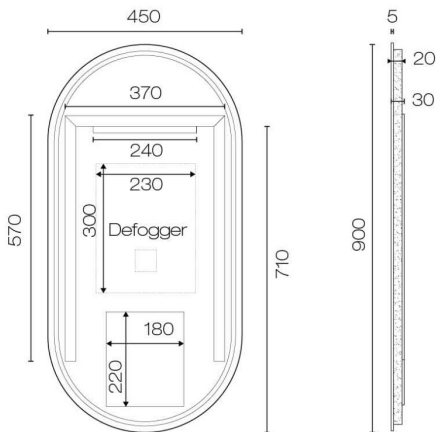

Galaxy 450 Pill LED Backlit Mirror

Code: GA45P

Brand	Progetto
Installation	Wall Mount
IP Rating	IP44
Watts / Voltage	220-240V
Width (mm)	450
Depth (mm)	30
Height (mm)	900
Warranty	5 Years
Material	Glass
Notes	Fitted with demister pad (operates when light is turned on). 5mm mirror thickness. Natural White LED lighting 5000k.
Other Information	Direct wired (No sensor switch), Natural White LED Light, Safety Film backing, High Performance/Low Energy