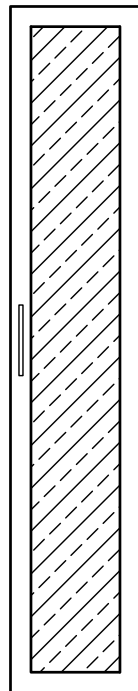

Furniture Tower

Standard
Double

Double
With
Glass

Classic

Modern

1900 - 2100

Recommended Hanging Height

1700

320

Front

300

Side

(RH or LH Hinged)

Finished Floor Level

elitebathroomware

59A Allens Road, East Tamaki, Auckland 2013