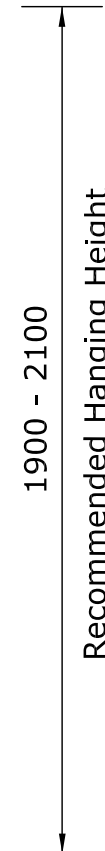

Furniture Tower

Standard
Double

Double
With
Glass

Classic

Modern

1900 - 2100

Recommended Hanging Height

1700

320

Front

300

Side

(RH or LH Hinged)

Finished Floor Level

elitebathroomware

59A Allens Road, East Tamaki, Auckland 2013