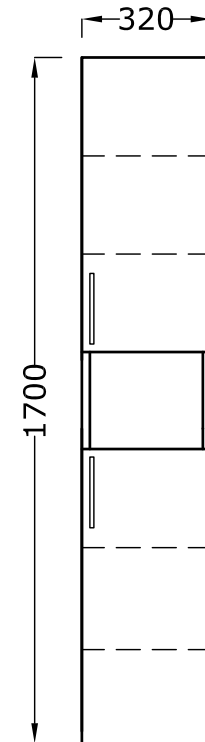

Furniture Tower

Standard
Double

Double
With
Glass

Classic

Modern

1900 - 2100

Recommended Hanging Height

1700

320

Front

300

Side

(RH or LH Hinged)

Finished Floor Level

elitebathroomware

59A Allens Road, East Tamaki, Auckland 2013