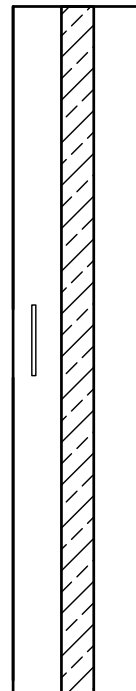

Furniture Tower

Standard
Double

Double
With
Glass

Classic

Modern

1900 - 2100

Recommended Hanging Height

1700

320

Front

300

Side

(RH or LH Hinged)

Finished Floor Level

elitebathroomware

59A Allens Road, East Tamaki, Auckland 2013