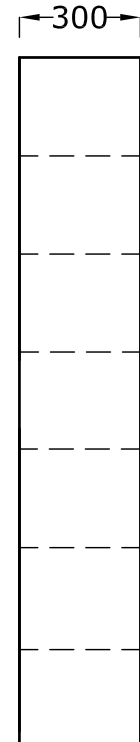

Furniture Tower

Standard
Double

Double
With
Glass

Classic

Modern

1900 - 2100

Recommended Hanging Height

1700

320

Front

300

Side

(RH or LH Hinged)

Finished Floor Level

elitebathroomware

59A Allens Road, East Tamaki, Auckland 2013