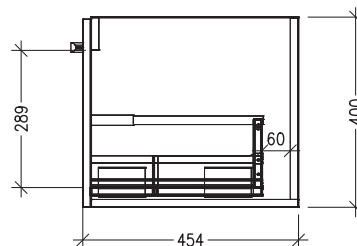

SPECIFICATION SHEET

Frank 600mm 1 Drawer Wall Vanity

Features

- Wall Hung
- 1 Drawer
- Stainless Steel Marco Handle
- 20mm Clasico VC Basin with Overflow
- Dimensions: H420 x W600 x D465
- Designed & Assembled in NZ

Colour Options with Code

Matte White
9108MW

Charred Elm
9108CE

Technical Details

Note: All measurements shown are in millimetres. Sizes are nominal.

TOP VIEW

FRONT VIEW

SIDE VIEW