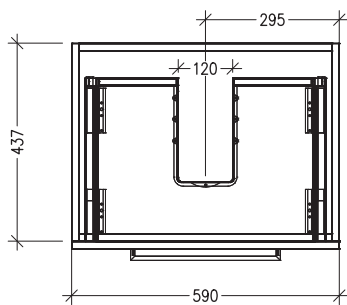

SPECIFICATION SHEET

Frank 600mm 1 Drawer Wall Vanity

Features

- Wall Hung
- 1 Drawer
- Stainless Steel Marco Handle
- 20mm Clasico VC Basin with Overflow
- Dimensions: H420 x W600 x D465
- Designed & Assembled in NZ

Colour Options with Code

Matte White
9108MW

Charred Elm
9108CE

Technical Details

Note: All measurements shown are in millimetres. Sizes are nominal.

TOP VIEW

FRONT VIEW

SIDE VIEW