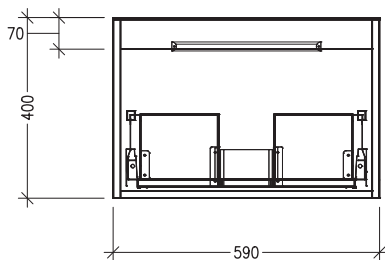

SPECIFICATION SHEET

Frank 600mm 1 Drawer Wall Vanity

Features

- Wall Hung
- 1 Drawer
- Stainless Steel Marco Handle
- 20mm Clasico VC Basin with Overflow
- Dimensions: H420 x W600 x D465
- Designed & Assembled in NZ

Colour Options with Code

Matte White
9108MW

Charred Elm
9108CE

Technical Details

Note: All measurements shown are in millimetres. Sizes are nominal.

TOP VIEW

FRONT VIEW

SIDE VIEW