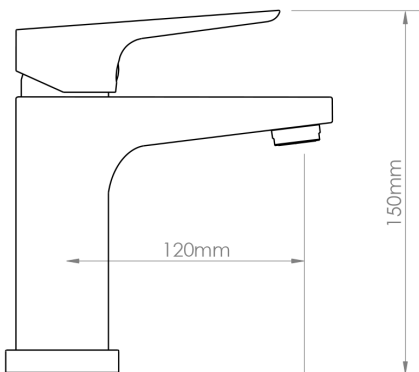

NORTH Basin Mixer

PRODUCT CODE

NRT20CH

COLOUR/FINISHES

Brushed Brass (PVD)
Brushed Gunmetal (PVD)
Matte Black
Chrome

PRESSURE TYPE

All Pressures

MIN. PRESSURE

35kPa

MAX. PRESSURE

500kPa

WELS RATING

Low/Unequal 3 Star; 8L/min
Mains 4 Star; 7.5L/min

MAX. TEMPERATURE

65°C

PLUMBING CONNECTION

15mm

CERTIFICATION

Watermark

SPOUT HEIGHT

108mm

SPOUT REACH

120mm

Installation instructions are available from the product page on FORENO.CO.NZ