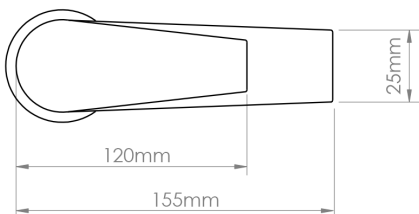

NORTH Basin Mixer

PRODUCT CODE

NRT20CH

COLOUR/FINISHES

Brushed Brass (PVD)
Brushed Gunmetal (PVD)
Matte Black
Chrome

PRESSURE TYPE

All Pressures

MIN. PRESSURE

35kPa

MAX. PRESSURE

500kPa

WELS RATING

Low/Unequal 3 Star; 8L/min
Mains 4 Star; 7.5L/min

MAX. TEMPERATURE

65°C

PLUMBING CONNECTION

15mm

CERTIFICATION

Watermark

SPOUT HEIGHT

108mm

SPOUT REACH

120mm

Installation instructions are available from the product page on FORENO.CO.NZ