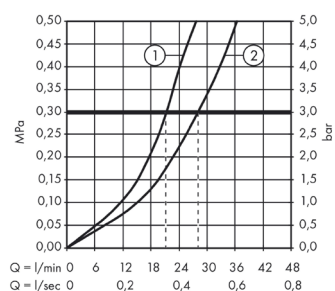

Flowchart

- ① Shower outlet
- ② Tub outlet