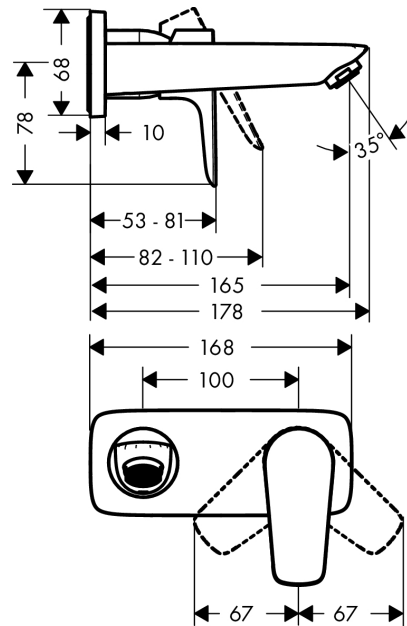

Scale drawing

Description

product features

- number of mounting holes: 1-hole
- ComfortZone 240
- projection 183 mm
- normal spray
- flow rate: 5 l/min
- ceramic cartridge
- temperature limitation adjustable
- without waste set
- suitable for continuous flow water heaters
- connection dimension: DN15

Gun Metal

Scale drawing

Description

product features

- metal
- projection 165 mm
- normal spray
- flow rate: 5 l/min
- ceramic cartridge
- temperature limitation adjustable
- non-closing flush grated valve
- suitable for continuous flow water heaters
- connection dimension: DN15

Product image

Chrome

Gun Metal

Scale drawing

Description

product features

- 1 outlet
- connection type: basic set
- ceramic cartridge
- temperature limitation adjustable
- scope of supply: escutcheon, handle, sleeve, mixing unit

Description

product features

- with escutcheon
- style: modern
- projection 195 mm
- wall-mounted
- connection dimension: DN20
- spray type: normal spray

Technology

Flowchart