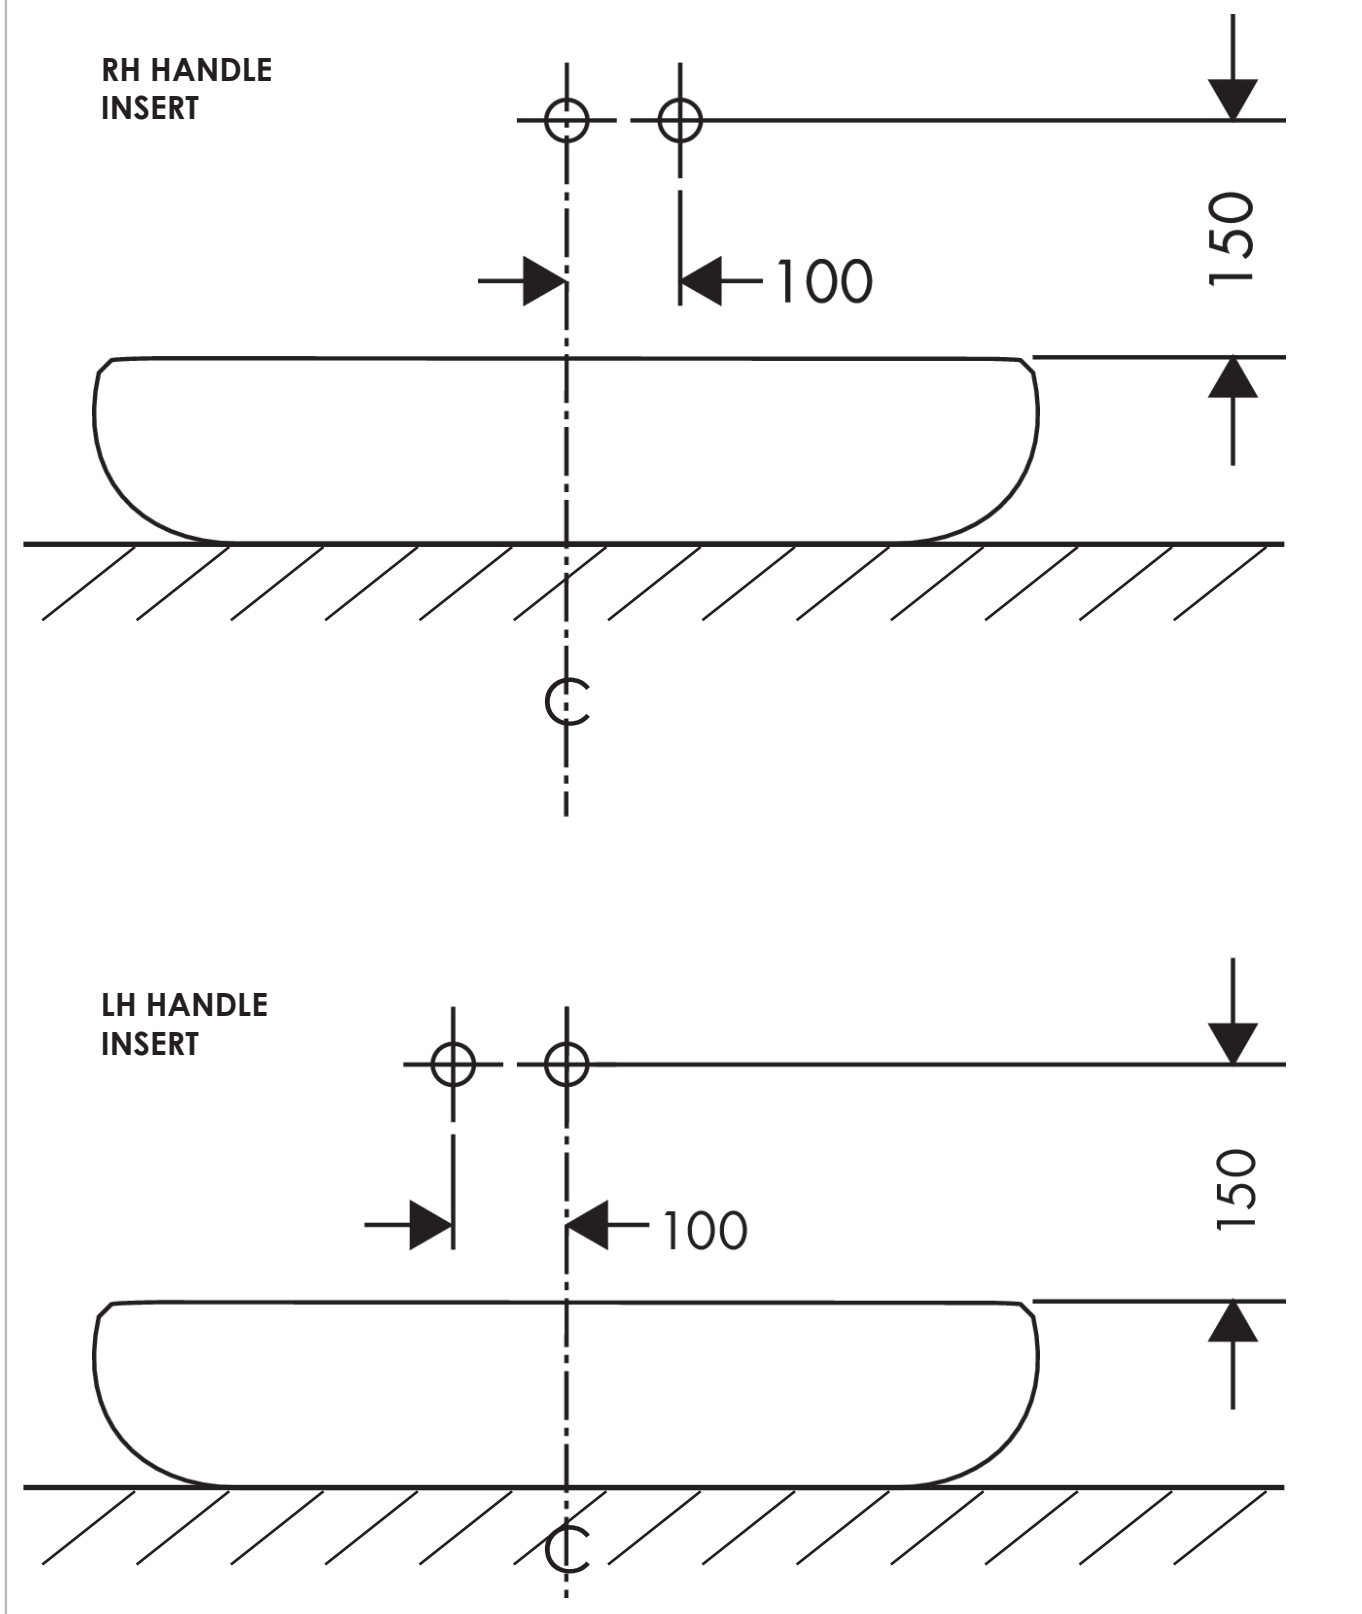

TALIS E MOUNTED BASIN MIXER 165MM 71732000

Installation examples