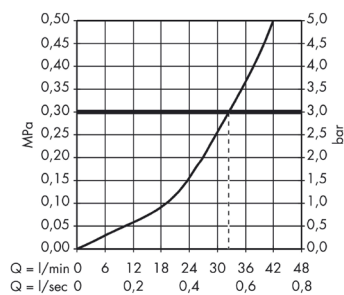

elitebathroomware

SPECIFICATION SHEET

TALIS E SHOWER MIXER WITH IBOX 71765000/01800180

Product image

Scale drawing

Description

product features

- 1 outlet
- connection type: basic set
- ceramic cartridge
- temperature limitation adjustable
- scope of supply: escutcheon, handle, sleeve, mixing unit

Flowchart

hansgrohe