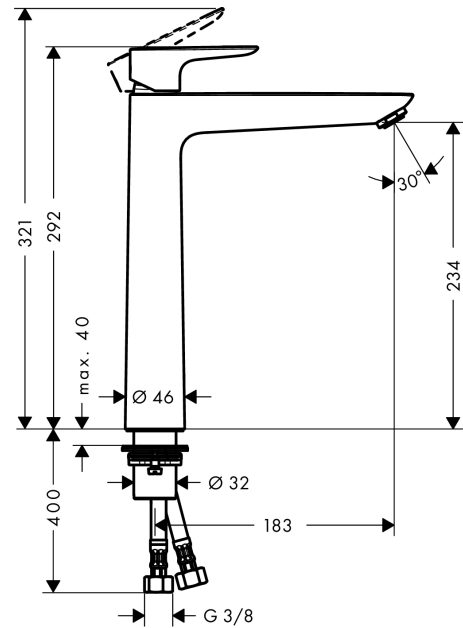

Chrome

Scale drawing

Description

product features

- number of mounting holes: 1-hole
- ComfortZone 80
- projection 96 mm
- normal spray
- flow rate: 5 l/min
- ceramic cartridge
- temperature limitation adjustable
- without waste set
- suitable for continuous flow water heaters
- connection dimension: DN15

Scale drawing

Description

product features

- number of mounting holes: 1-hole
- ComfortZone 110
- projection 112 mm
- flow rate: 5 l/min
- ceramic cartridge
- temperature limitation adjustable
- without waste set
- suitable for continuous flow water heaters
- connection dimension: DN15

Scale drawing

Description

product features

- number of mounting holes: 1-hole
- ComfortZone 240
- projection 183 mm
- normal spray
- flow rate: 5 l/min
- ceramic cartridge
- temperature limitation adjustable
- without waste set
- suitable for continuous flow water heaters
- connection dimension: DN15

Gun Metal

Scale drawing

Description

product features

- metal
- projection 165 mm
- normal spray
- flow rate: 5 l/min
- ceramic cartridge
- temperature limitation adjustable
- non-closing flush grated valve
- suitable for continuous flow water heaters
- connection dimension: DN15