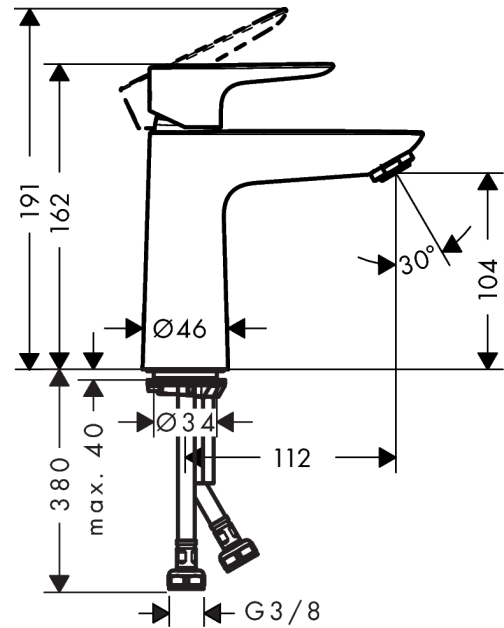

Chrome

Scale drawing

Description

product features

- number of mounting holes: 1-hole
- ComfortZone 80
- projection 96 mm
- normal spray
- flow rate: 5 l/min
- ceramic cartridge
- temperature limitation adjustable
- without waste set
- suitable for continuous flow water heaters
- connection dimension: DN15

Scale drawing

Description

product features

- number of mounting holes: 1-hole
- ComfortZone 110
- projection 112 mm
- flow rate: 5 l/min
- ceramic cartridge
- temperature limitation adjustable
- without waste set
- suitable for continuous flow water heaters
- connection dimension: DN15

Scale drawing

Description

product features

- number of mounting holes: 1-hole
- ComfortZone 240
- projection 183 mm
- normal spray
- flow rate: 5 l/min
- ceramic cartridge
- temperature limitation adjustable
- without waste set
- suitable for continuous flow water heaters
- connection dimension: DN15

Gun Metal

Scale drawing

Description

product features

- metal
- projection 165 mm
- normal spray
- flow rate: 5 l/min
- ceramic cartridge
- temperature limitation adjustable
- non-closing flush grated valve
- suitable for continuous flow water heaters
- connection dimension: DN15