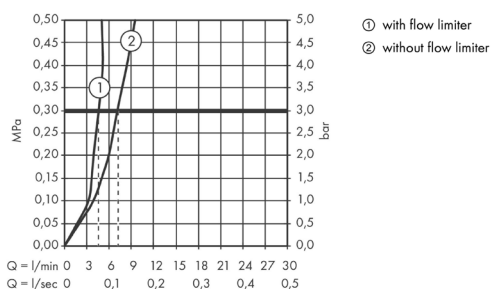

Technology

Design awards

Flowchart