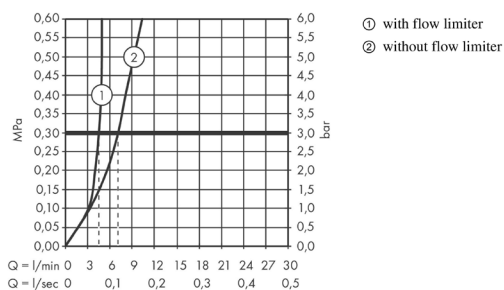

Technology

Flowchart