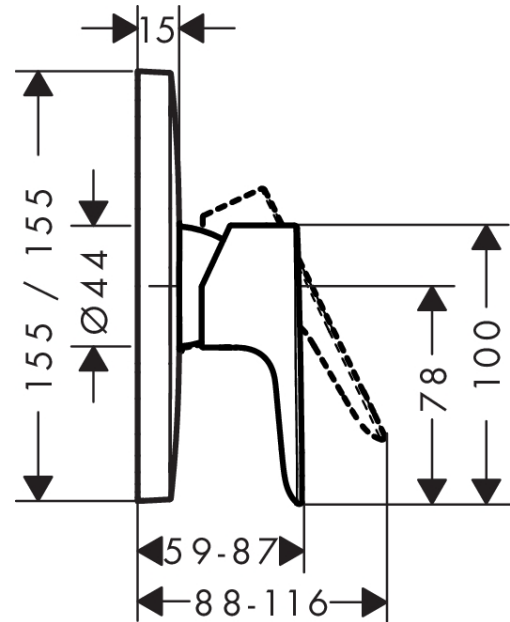

Chrome

Scale drawing

Description

product features

- number of mounting holes: 1-hole
- ComfortZone 80
- projection 96 mm
- normal spray
- flow rate: 5 l/min
- ceramic cartridge
- temperature limitation adjustable
- without waste set
- suitable for continuous flow water heaters
- connection dimension: DN15

Gun Metal

Scale drawing

Description

product features

- metal
- projection 165 mm
- normal spray
- flow rate: 5 l/min
- ceramic cartridge
- temperature limitation adjustable
- non-closing flush grated valve
- suitable for continuous flow water heaters
- connection dimension: DN15

Product image

Chrome

Gun Metal

Scale drawing

Description

product features

- 1 outlet
- connection type: basic set
- ceramic cartridge
- temperature limitation adjustable
- scope of supply: escutcheon, handle, sleeve, mixing unit

Description

product features

- with escutcheon
- style: modern
- projection 195 mm
- wall-mounted
- connection dimension: DN20
- spray type: normal spray

Technology

Flowchart