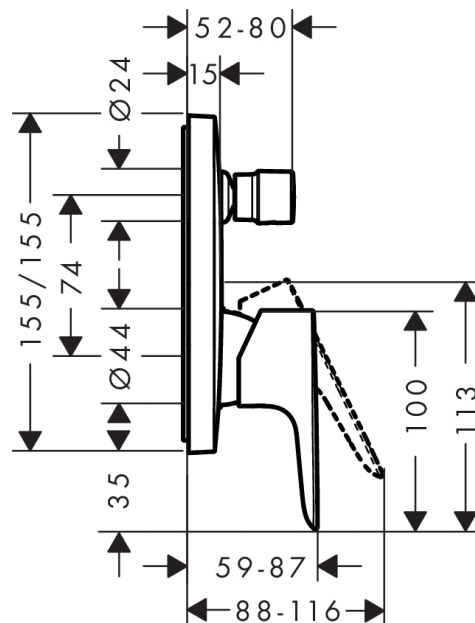

Gun Metal

Scale drawing

Description

product features

- metal
- projection 165 mm
- normal spray
- flow rate: 5 l/min
- ceramic cartridge
- temperature limitation adjustable
- non-closing flush grated valve
- suitable for continuous flow water heaters
- connection dimension: DN15

Product image

Chrome

Gun Metal

Scale drawing

Description

product features

- 1 outlet
- connection type: basic set
- ceramic cartridge
- temperature limitation adjustable
- scope of supply: escutcheon, handle, sleeve, mixing unit

Flowchart

hansgrohe

SPECIFICATION SHEET

TALIS E DIVERTER MIXER WITH IBOX 71745000/01800180

Product image

Chrome

Gun Metal

Scale drawing

Description

product features

- with escutcheon
- style: modern
- projection 195 mm
- wall-mounted
- connection dimension: DN20
- spray type: normal spray

Technology

Flowchart