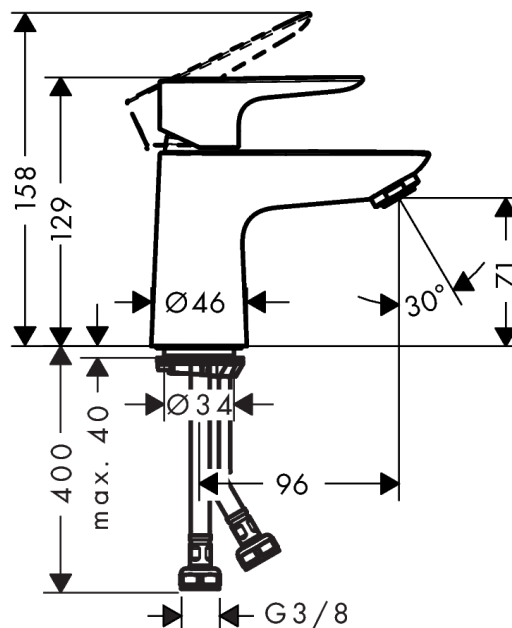

Chrome

Scale drawing

Description

product features

- number of mounting holes: 1-hole
- ComfortZone 80
- projection 96 mm
- normal spray
- flow rate: 5 l/min
- ceramic cartridge
- temperature limitation adjustable
- without waste set
- suitable for continuous flow water heaters
- connection dimension: DN15

Scale drawing

Description

product features

- number of mounting holes: 1-hole
- ComfortZone 110
- projection 112 mm
- flow rate: 5 l/min
- ceramic cartridge
- temperature limitation adjustable
- without waste set
- suitable for continuous flow water heaters
- connection dimension: DN15

Scale drawing

Description

product features

- number of mounting holes: 1-hole
- ComfortZone 240
- projection 183 mm
- normal spray
- flow rate: 5 l/min
- ceramic cartridge
- temperature limitation adjustable
- without waste set
- suitable for continuous flow water heaters
- connection dimension: DN15

Gun Metal

Scale drawing

Description

product features

- metal
- projection 165 mm
- normal spray
- flow rate: 5 l/min
- ceramic cartridge
- temperature limitation adjustable
- non-closing flush grated valve
- suitable for continuous flow water heaters
- connection dimension: DN15