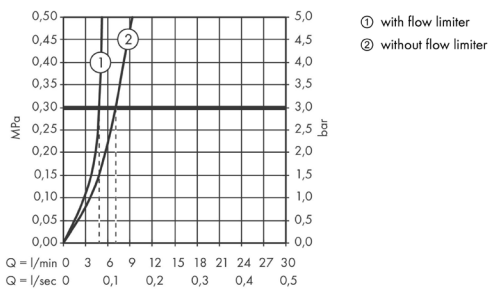

Technology

Design awards

Flowchart