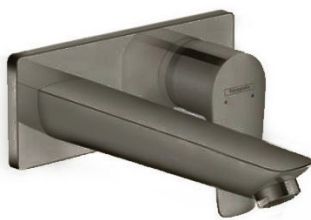

Technology

Design awards

Flowchart

SPECIFICATION SHEET

TALIS E SINGLE LEVER BASIN MIXER 110MM 71712000

Product image

Chrome

Gun Metal

Technology

Design awards

Flowchart

SPECIFICATION SHEET

TALIS E SINGLE LEVER BASIN MIXER 240MM 71717000

Product image

Chrome

Gun Metal

Technology

Design awards

Flowchart

elitebathroomware

SPECIFICATION SHEET

TALIS E MOUNTED BASIN MIXER 165MM 71732000

Product image

Chrome

Gun Metal

Scale drawing

Description

product features

- metal
- projection 165 mm
- normal spray
- flow rate: 5 l/min
- ceramic cartridge
- temperature limitation adjustable
- non-closing flush grated valve
- suitable for continuous flow water heaters
- connection dimension: DN15