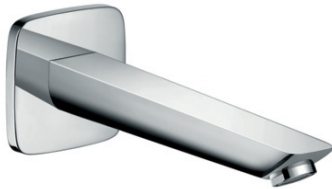

Technology

Design awards

Flowchart

SPECIFICATION SHEET

TALIS E SINGLE LEVER BASIN MIXER 110MM 71712000

Product image

Chrome

Gun Metal

Technology

Design awards

Flowchart

SPECIFICATION SHEET

TALIS E SINGLE LEVER BASIN MIXER 240MM 71717000

Product image

Chrome

Gun Metal

Flowchart

- ① Shower outlet
- ② Tub outlet

SPECIFICATION SHEET

TALIS E BATH SPOUT 195MM 71410000

Product image

Chrome

Gun Metal

Scale drawing

Description

product features

- with escutcheon
- style: modern
- projection 195 mm
- wall-mounted
- connection dimension: DN20
- spray type: normal spray

Technology

Flowchart