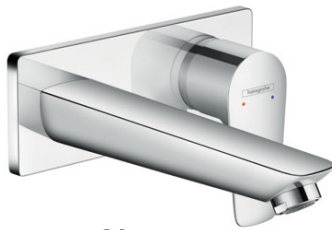

Technology

Design awards

Flowchart

SPECIFICATION SHEET

TALIS E SINGLE LEVER BASIN MIXER 110MM 71712000

Product image

Chrome

Gun Metal

Technology

Design awards

Flowchart

SPECIFICATION SHEET

TALIS E SINGLE LEVER BASIN MIXER 240MM 71717000

Product image

Chrome

Gun Metal

Technology

Design awards

Flowchart

elitebathroomware

SPECIFICATION SHEET

TALIS E MOUNTED BASIN MIXER 165MM 71732000

Product image

Chrome

Gun Metal

Scale drawing

Description

product features

- metal
- projection 165 mm
- normal spray
- flow rate: 5 l/min
- ceramic cartridge
- temperature limitation adjustable
- non-closing flush grated valve
- suitable for continuous flow water heaters
- connection dimension: DN15