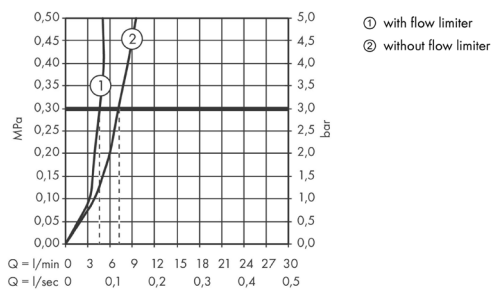

Design awards

Flowchart