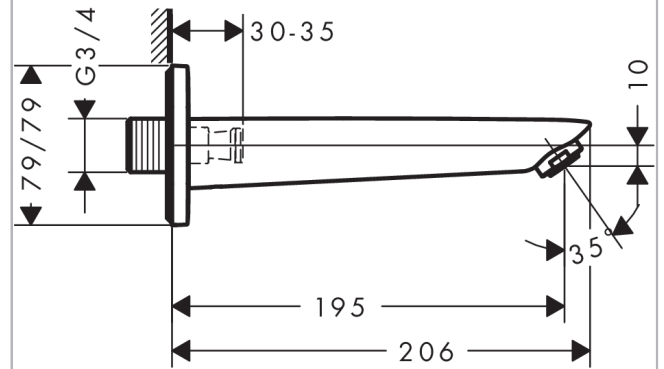

Gun Metal

Scale drawing

Description

product features

- metal
- projection 165 mm
- normal spray
- flow rate: 5 l/min
- ceramic cartridge
- temperature limitation adjustable
- non-closing flush grated valve
- suitable for continuous flow water heaters
- connection dimension: DN15

Product image

Chrome

Gun Metal

Scale drawing

Description

product features

- 1 outlet
- connection type: basic set
- ceramic cartridge
- temperature limitation adjustable
- scope of supply: escutcheon, handle, sleeve, mixing unit

Flowchart

- ① Shower outlet
- ② Tub outlet

SPECIFICATION SHEET

TALIS E BATH SPOUT 195MM 71410000

Product image

Chrome

Gun Metal

Scale drawing

Description

product features

- with escutcheon
- style: modern
- projection 195 mm
- wall-mounted
- connection dimension: DN20
- spray type: normal spray

Technology

Flowchart