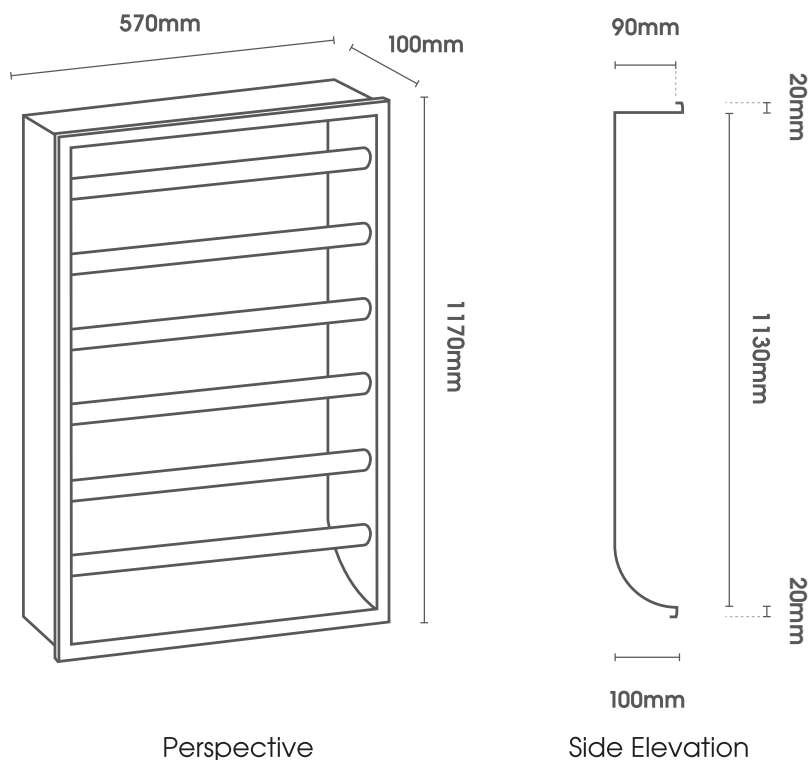

EASYNICHE RECESSED TOWEL WARMER RETROFIT

For installation into prefinished (non-tiled) walls

INSTALLATION STEPS:

Overview only. See installation instructions for correct method.

SPECIFICATION

- Available in gloss white finish only.
- Available in one size 1200mm x 600mm.
- Fits into a 90mm wall cavity.
- Electrical components must be installed prior to wallboard.
- Must be retrofitted when wall is finished.
- Supplied with installation materials.