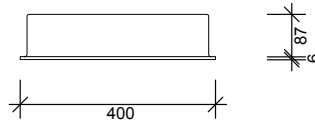

# EASYNICHE RETROFIT

Section

Plan

Perspective

Front Elevation

Side Elevation

## SPECIFICATION

- One-piece lightweight construction made from rigid gloss white PMMA.
- Available in one size 400mm x 300mm.
- Designed to be installed to new or existing acrylic liner or Ellure™ Walls.
- Protrudes 6mm from wall surface finish.
- Can be installed horizontally or vertically.
- Built in gradient prevents water ponding.
- Supplied with installation materials.
- 7-year warranty.

## SPECIFICATION

- One-piece lightweight construction made from rigid gloss white PMMA.
- Designed to be installed to new or existing acrylic liner or Ellure™ Walls.
- Protrudes 6mm from wall surface finish.
- Supplied with installation materials.
- 7-year warranty.