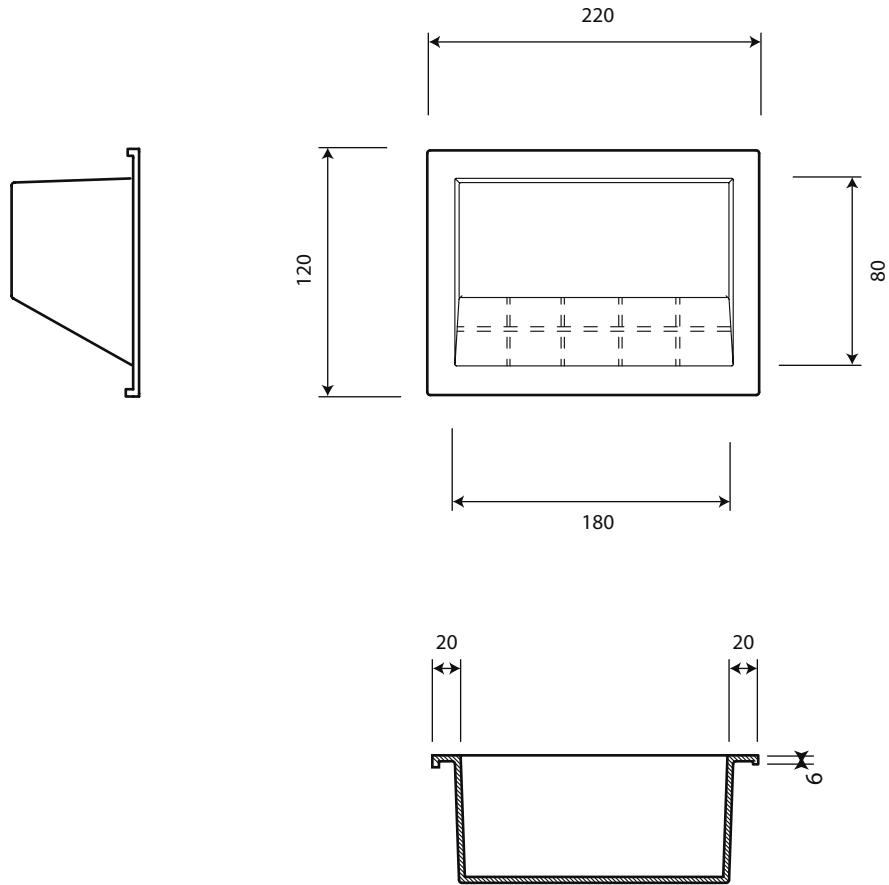

# EASYNICHE RETROFIT

Section

Plan

Perspective

Front Elevation

Side Elevation

## SPECIFICATION

- One-piece lightweight construction made from rigid gloss white PMMA.
- Available in one size 400mm x 300mm.
- Designed to be installed to new or existing acrylic liner or Ellure™ Walls.
- Protrudes 6mm from wall surface finish.
- Can be installed horizontally or vertically.
- Built in gradient prevents water ponding.
- Supplied with installation materials.
- 7-year warranty.

## SPECIFICATION

- One-piece lightweight construction made from rigid gloss white PMMA.
- Designed to be installed to new or existing acrylic liner or Ellure™ Walls.
- Protrudes 6mm from wall surface finish.
- Supplied with installation materials.
- 7-year warranty.