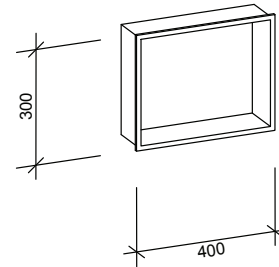

# EASYNICHE RETROFIT

Section

Plan

Perspective

Front Elevation

Side Elevation

## SPECIFICATION

- One-piece lightweight construction made from rigid gloss white PMMA.
- Available in one size 400mm x 300mm.
- Designed to be installed to new or existing acrylic liner or Ellure™ Walls.
- Protrudes 6mm from wall surface finish.
- Can be installed horizontally or vertically.
- Built in gradient prevents water ponding.
- Supplied with installation materials.
- 7-year warranty.

## SPECIFICATION

- One-piece lightweight construction made from rigid gloss white PMMA.
- Designed to be installed to new or existing acrylic liner or Ellure™ Walls.
- Protrudes 6mm from wall surface finish.
- Supplied with installation materials.
- 7-year warranty.