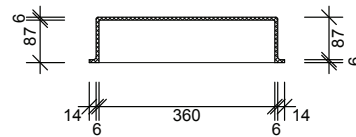

# EASYNICHE RETROFIT

Section

Plan

Perspective

Front Elevation

Side Elevation

## SPECIFICATION

- One-piece lightweight construction made from rigid gloss white PMMA.
- Available in one size 400mm x 300mm.
- Designed to be installed to new or existing acrylic liner or Ellure™ Walls.
- Protrudes 6mm from wall surface finish.
- Can be installed horizontally or vertically.
- Built in gradient prevents water ponding.
- Supplied with installation materials.
- 7-year warranty.

## SPECIFICATION

- One-piece lightweight construction made from rigid gloss white PMMA.
- Designed to be installed to new or existing acrylic liner or Ellure™ Walls.
- Protrudes 6mm from wall surface finish.
- Supplied with installation materials.
- 7-year warranty.