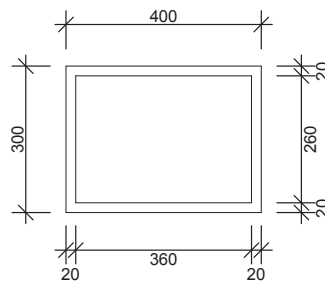

# EASYNICHE RETROFIT

Section

Plan

Perspective

Front Elevation

Side Elevation

## SPECIFICATION

- One-piece lightweight construction made from rigid gloss white PMMA.
- Available in one size 400mm x 300mm.
- Designed to be installed to new or existing acrylic liner or Ellure™ Walls.
- Protrudes 6mm from wall surface finish.
- Can be installed horizontally or vertically.
- Built in gradient prevents water ponding.
- Supplied with installation materials.
- 7-year warranty.

## SPECIFICATION

- One-piece lightweight construction made from rigid gloss white PMMA.
- Designed to be installed to new or existing acrylic liner or Ellure™ Walls.
- Protrudes 6mm from wall surface finish.
- Supplied with installation materials.
- 7-year warranty.