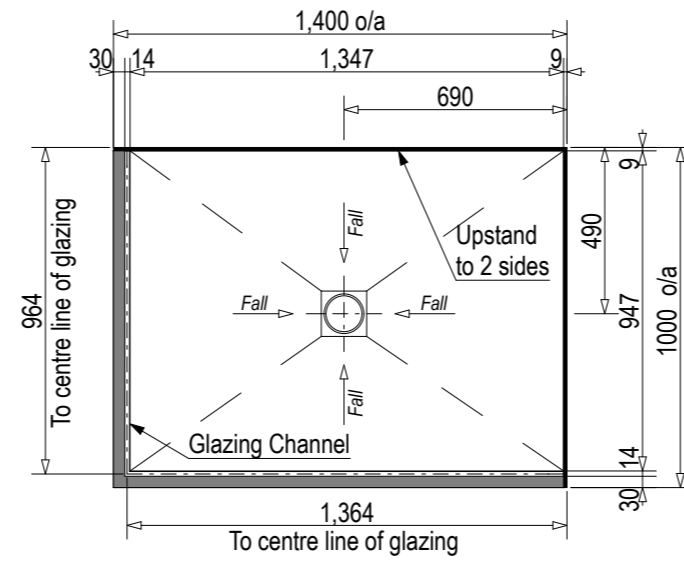

SKU: ET-TRA

Note: Verify exact shower base dimensions on site

Screen Options:

For more product information go to:

www.atlantis.co.nz/shop/easytile/tranquility-1400x1000/

For installation instructions go to: