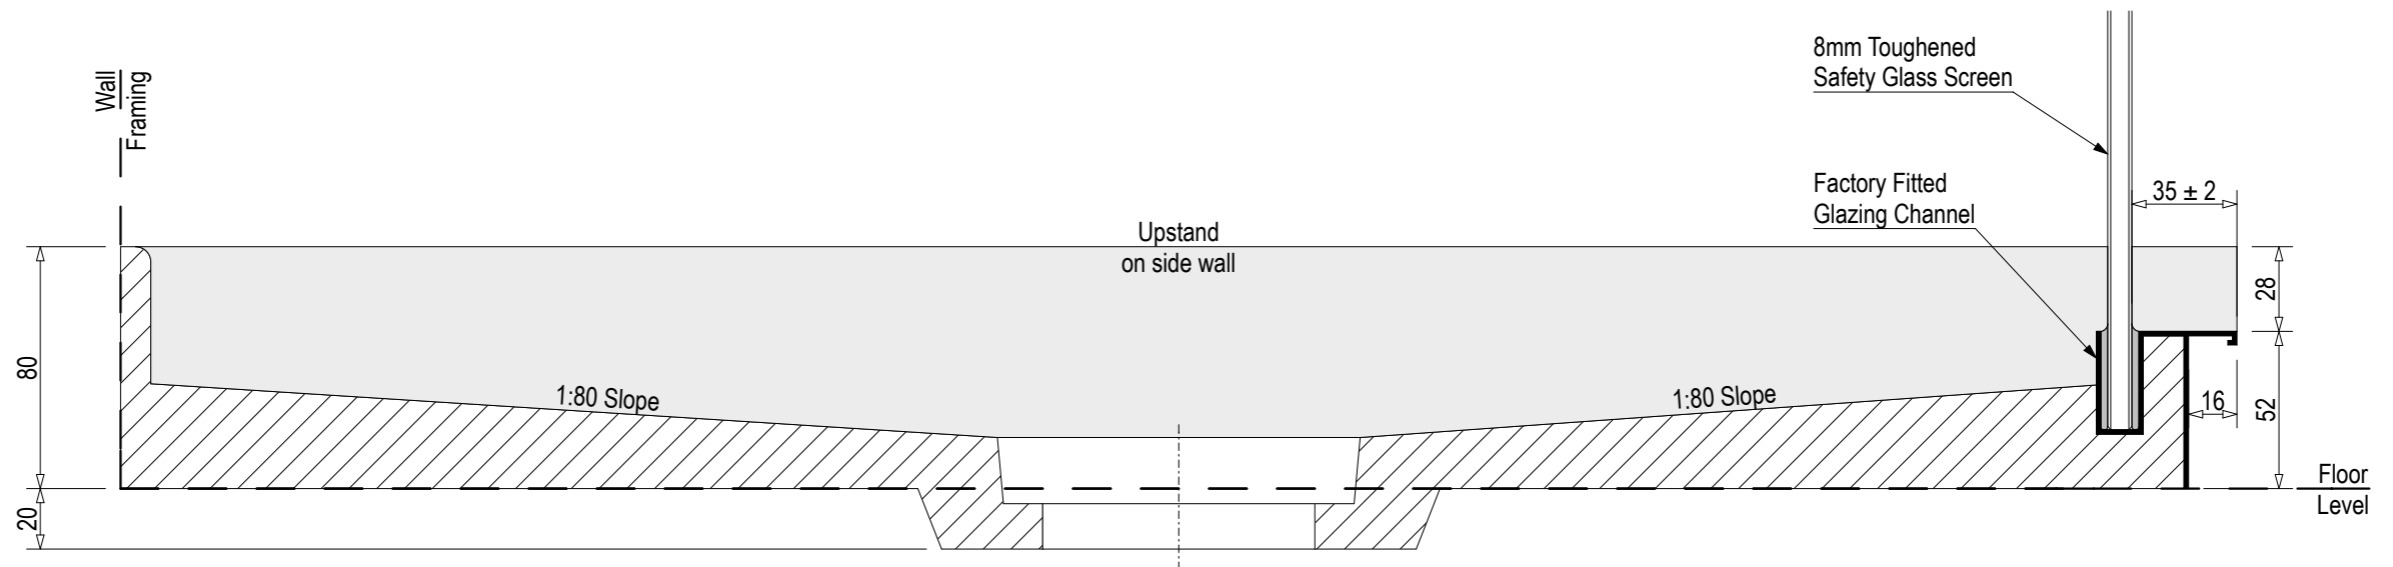

SKU: ET-TRA

Note: Verify exact shower base dimensions on site

Screen Options:

For more product information go to:

www.atlantis.co.nz/shop/easytile/tranquility-1400x1000/

For installation instructions go to: