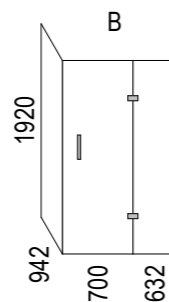

SKU: ET-TRA

Note: Verify exact shower base dimensions on site

Screen Options:

For more product information go to:

www.atlantis.co.nz/shop/easytile/tranquility-1400x1000/

For installation instructions go to: