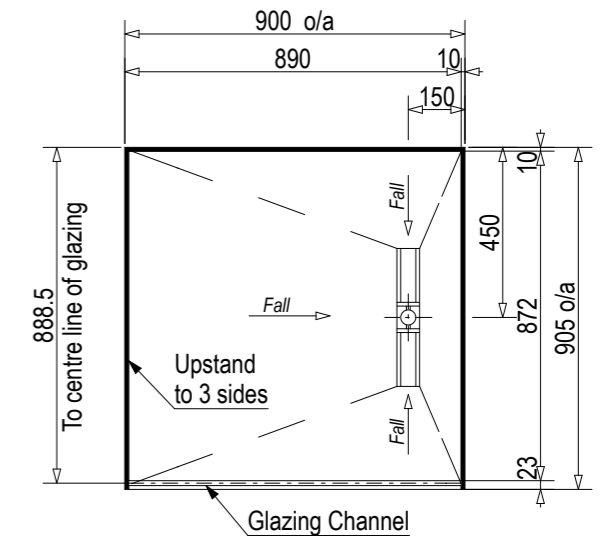

Back Drain

SKU: EI-TRE-B

Left Hand Drain

SKU: EI-TRE-LH

Right Hand Drain

SKU: EI-TRE-RH

Note: Verify exact shower base dimensions on site

Screen Options:

Screens are reversible

For more product information go to:

www.atlantis.co.nz/shop/ebony-and-ivory/treble-900x900/

For installation instructions go to:

www.atlantis.co.nz/trade/installation/