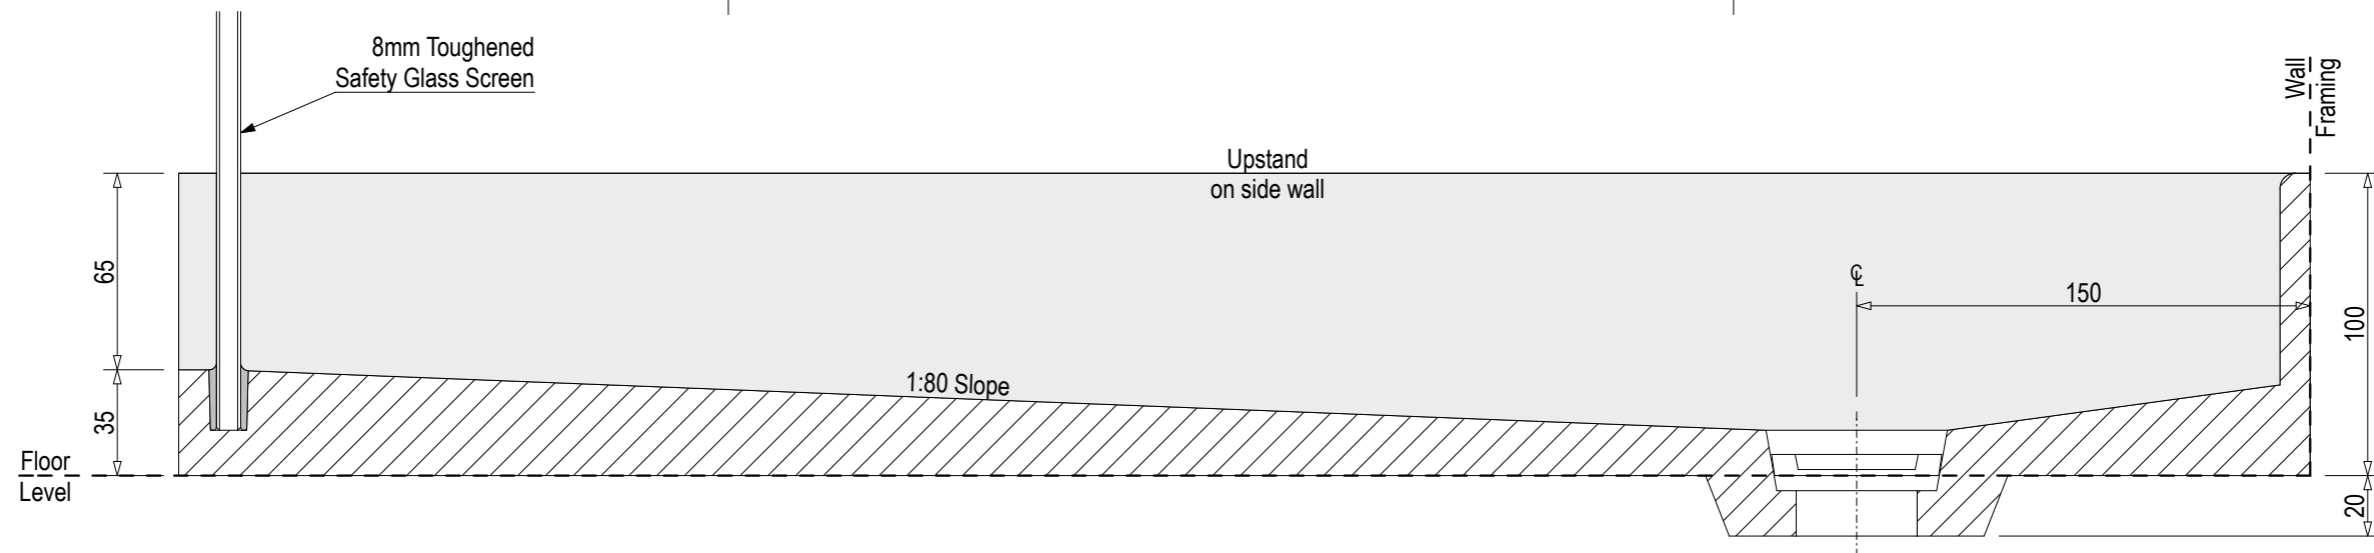

Back Drain

SKU: EI-TRE-B

Left Hand Drain

SKU: EI-TRE-LH

Right Hand Drain

SKU: EI-TRE-RH

Note: Verify exact shower base dimensions on site

Screen Options:

Screens are reversible

For more product information go to:

www.atlantis.co.nz/shop/ebony-and-ivory/treble-900x900/

For installation instructions go to:

www.atlantis.co.nz/trade/installation/