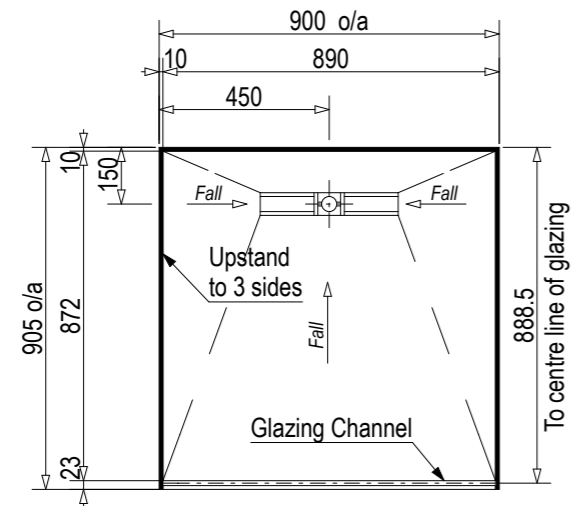

Back Drain

SKU: EI-TRE-B

Left Hand Drain

SKU: EI-TRE-LH

Right Hand Drain

SKU: EI-TRE-RH

Note: Verify exact shower base dimensions on site

Screen Options: