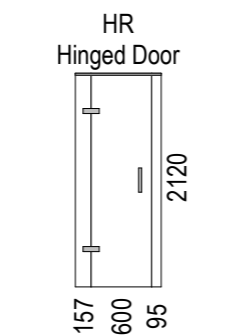

Back Drain

SKU: EI-TRE-B

Left Hand Drain

SKU: EI-TRE-LH

Right Hand Drain

SKU: EI-TRE-RH

Note: Verify exact shower base dimensions on site

Screen Options: