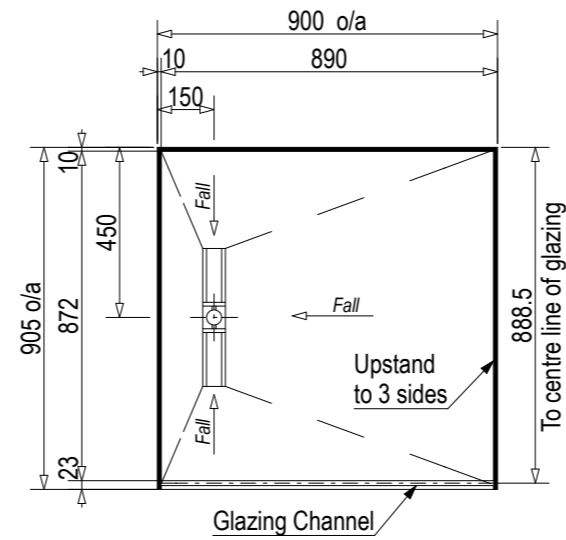

Back Drain

SKU: EI-TRE-B

Left Hand Drain

SKU: EI-TRE-LH

Right Hand Drain

SKU: EI-TRE-RH

Note: Verify exact shower base dimensions on site

Screen Options:

Screens are reversible

For more product information go to:

www.atlantis.co.nz/shop/ebony-and-ivory/treble-900x900/

For installation instructions go to:

www.atlantis.co.nz/trade/installation/