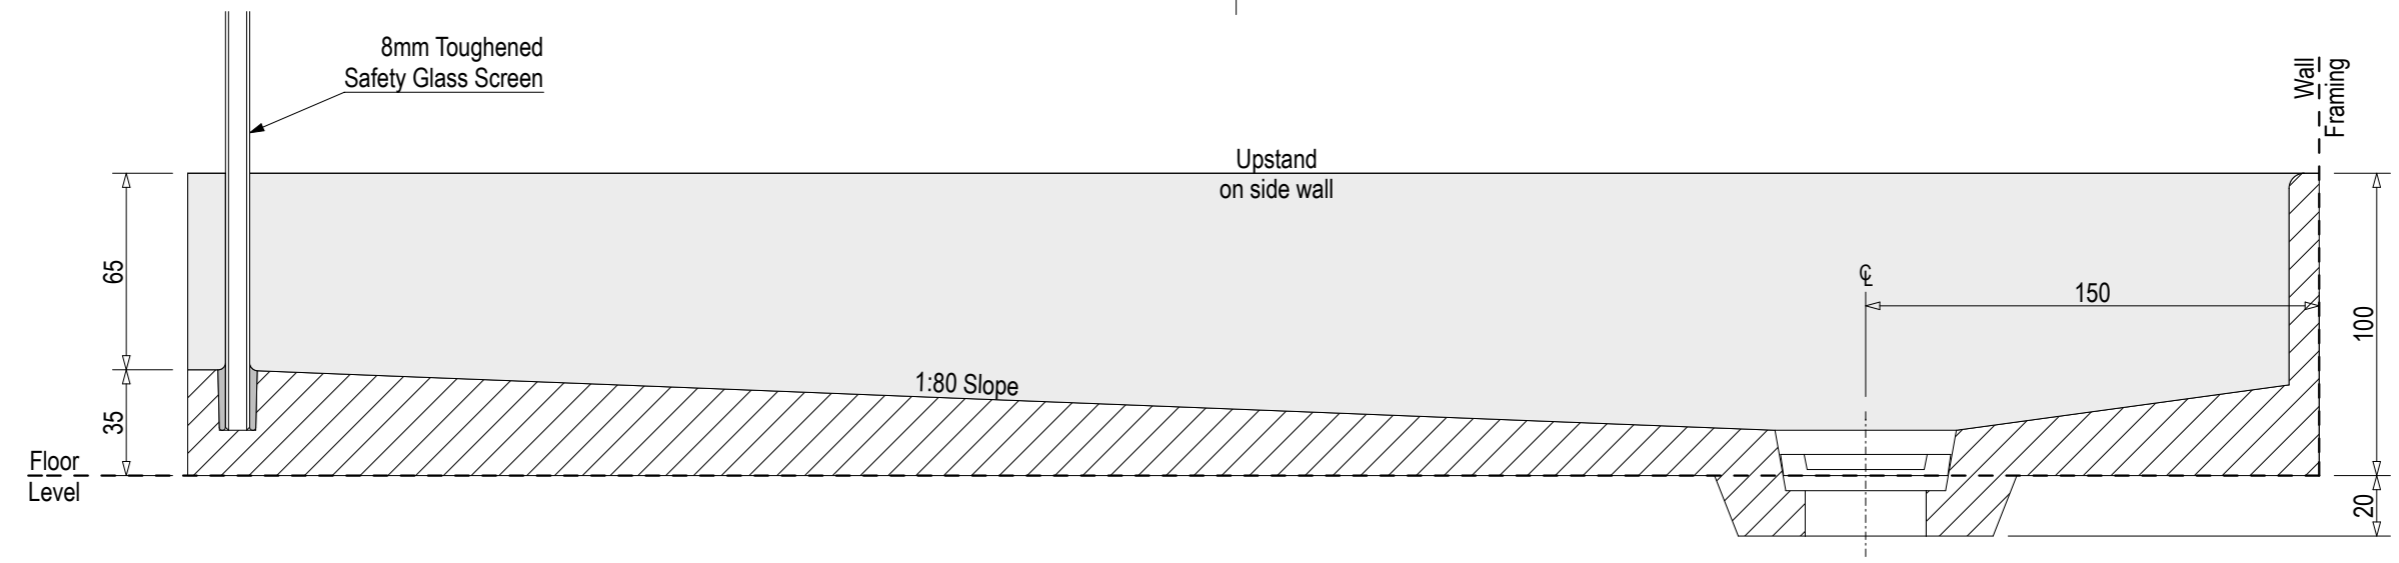

### Right Hand

SKU: EI-TAM-RH

Note: Verify exact shower base dimensions on site

### Screen Options:

Screens are reversible

For more product information go to:  
[www.atlantis.co.nz/shop/ebony-and-ivory/tambora-1200x1000/](http://www.atlantis.co.nz/shop/ebony-and-ivory/tambora-1200x1000/)