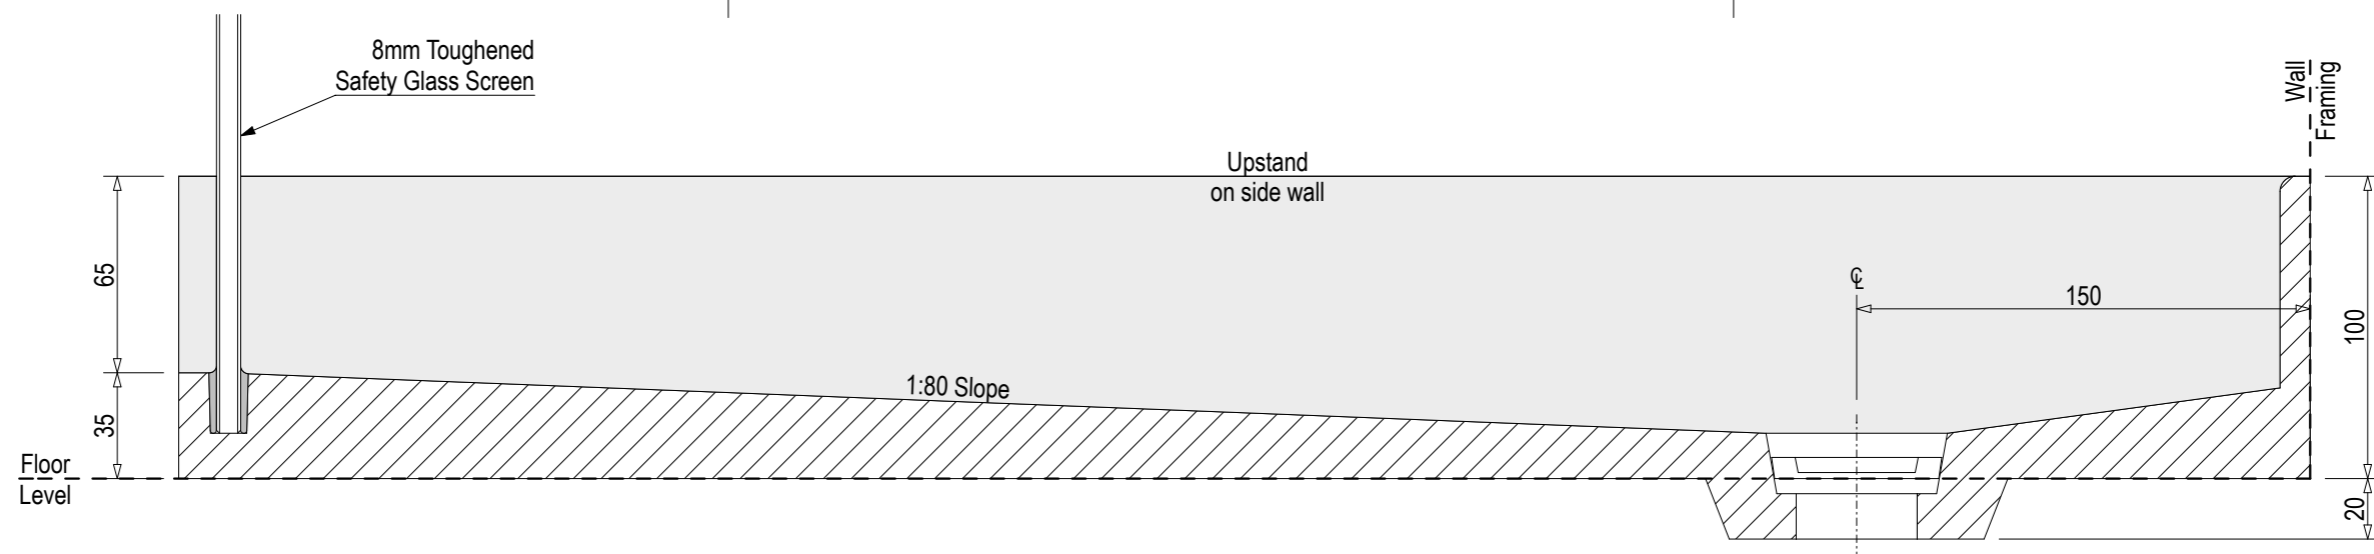

Back Drain

SKU: EI-SOP-B

Left Hand Drain

SKU: EI-SOP-LH

Right Hand Drain

SKU: EI-SOP-RH

Note: Verify exact shower base dimensions on site

Screen Options:

Screens are reversible

For more product information go to:

www.atlantis.co.nz/shop/ebony-and-ivory/soprano-1000x1000/

For installation instructions go to:

www.atlantis.co.nz/trade/installation/