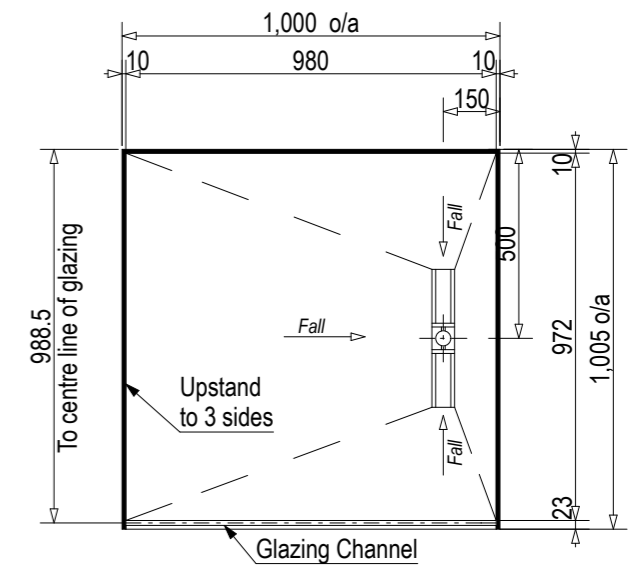

Back Drain

SKU: EI-SOP-B

Left Hand Drain

SKU: EI-SOP-LH

Right Hand Drain

SKU: EI-SOP-RH

Note: Verify exact shower base dimensions on site

Screen Options:

Screens are reversible

For more product information go to:

www.atlantis.co.nz/shop/ebony-and-ivory/soprano-1000x1000/

For installation instructions go to:

www.atlantis.co.nz/trade/installation/