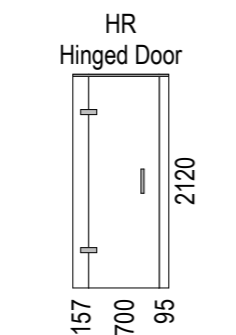

Back Drain

SKU: EI-SOP-B

Left Hand Drain

SKU: EI-SOP-LH

Right Hand Drain

SKU: EI-SOP-RH

Note: Verify exact shower base dimensions on site

Screen Options: