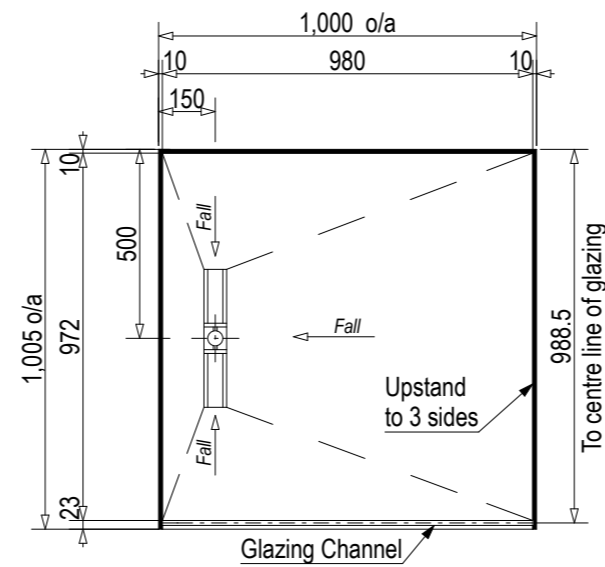

Back Drain

SKU: EI-SOP-B

Left Hand Drain

SKU: EI-SOP-LH

Right Hand Drain

SKU: EI-SOP-RH

Note: Verify exact shower base dimensions on site

Screen Options:

Screens are reversible

For more product information go to:

www.atlantis.co.nz/shop/ebony-and-ivory/soprano-1000x1000/

For installation instructions go to:

www.atlantis.co.nz/trade/installation/