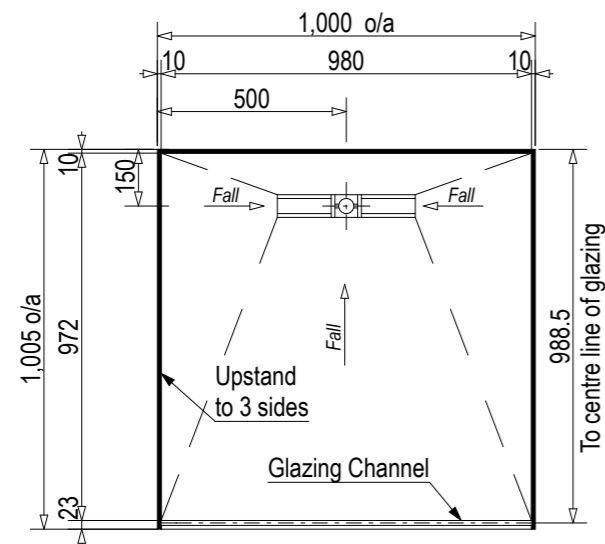

Back Drain

SKU: EI-SOP-B

Left Hand Drain

SKU: EI-SOP-LH

Right Hand Drain

SKU: EI-SOP-RH

Note: Verify exact shower base dimensions on site

Screen Options:

Screens are reversible

For more product information go to:

www.atlantis.co.nz/shop/ebony-and-ivory/soprano-1000x1000/

For installation instructions go to:

www.atlantis.co.nz/trade/installation/