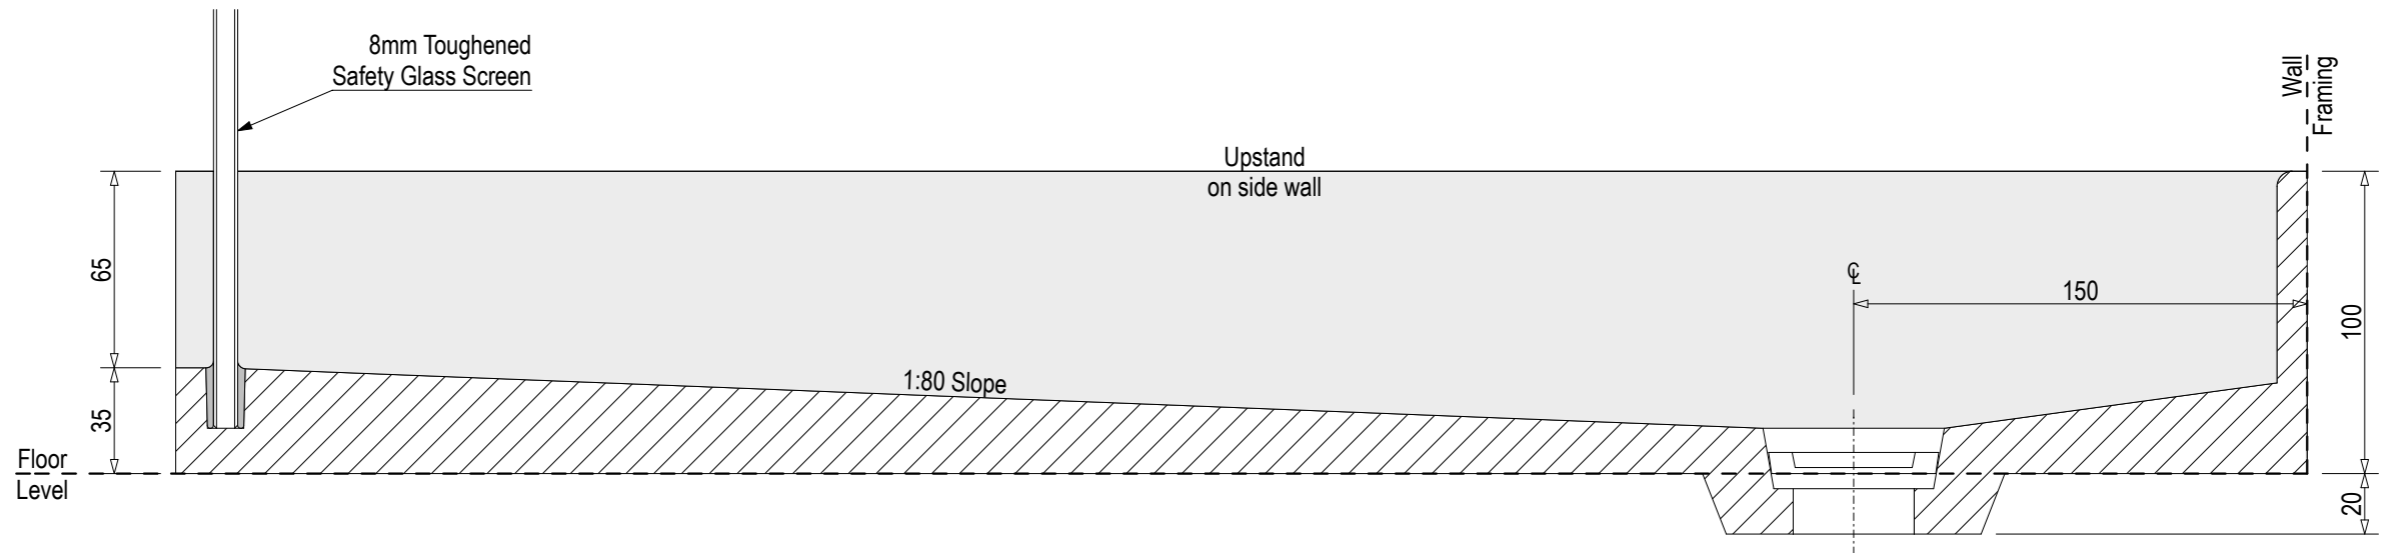

Back Drain

SKU: EI-RUM-B

Note: Verify exact shower base dimensions on site

Screen Options:

Screens are reversible

For more product information go to:

www.atlantis.co.nz/shop/ebony-and-ivory/rumba-1400x1000/