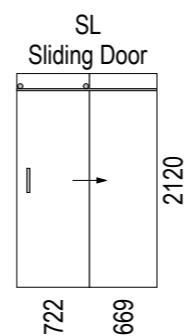

Back Drain

SKU: EI-RUM-B

Note: Verify exact shower base dimensions on site

Screen Options:

Screens are reversible

For more product information go to:

www.atlantis.co.nz/shop/ebony-and-ivory/rumba-1400x1000/