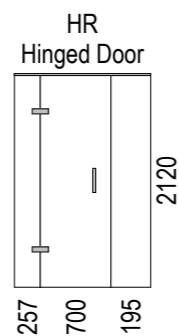

Back Drain

SKU: EI-RUM-B

Note: Verify exact shower base dimensions on site

Screen Options:

Screens are reversible

For more product information go to:

www.atlantis.co.nz/shop/ebony-and-ivory/rumba-1400x1000/