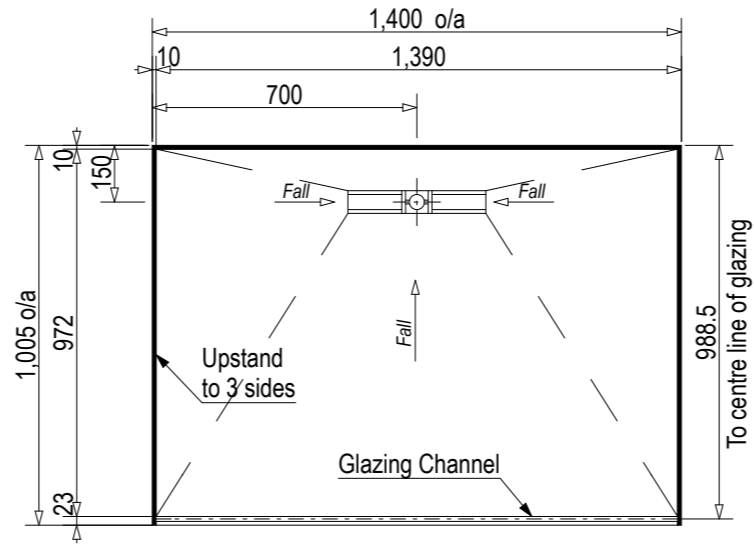

Back Drain

SKU: EI-RUM-B

Note: Verify exact shower base dimensions on site

Screen Options:

Screens are reversible

For more product information go to:

www.atlantis.co.nz/shop/ebony-and-ivory/rumba-1400x1000/