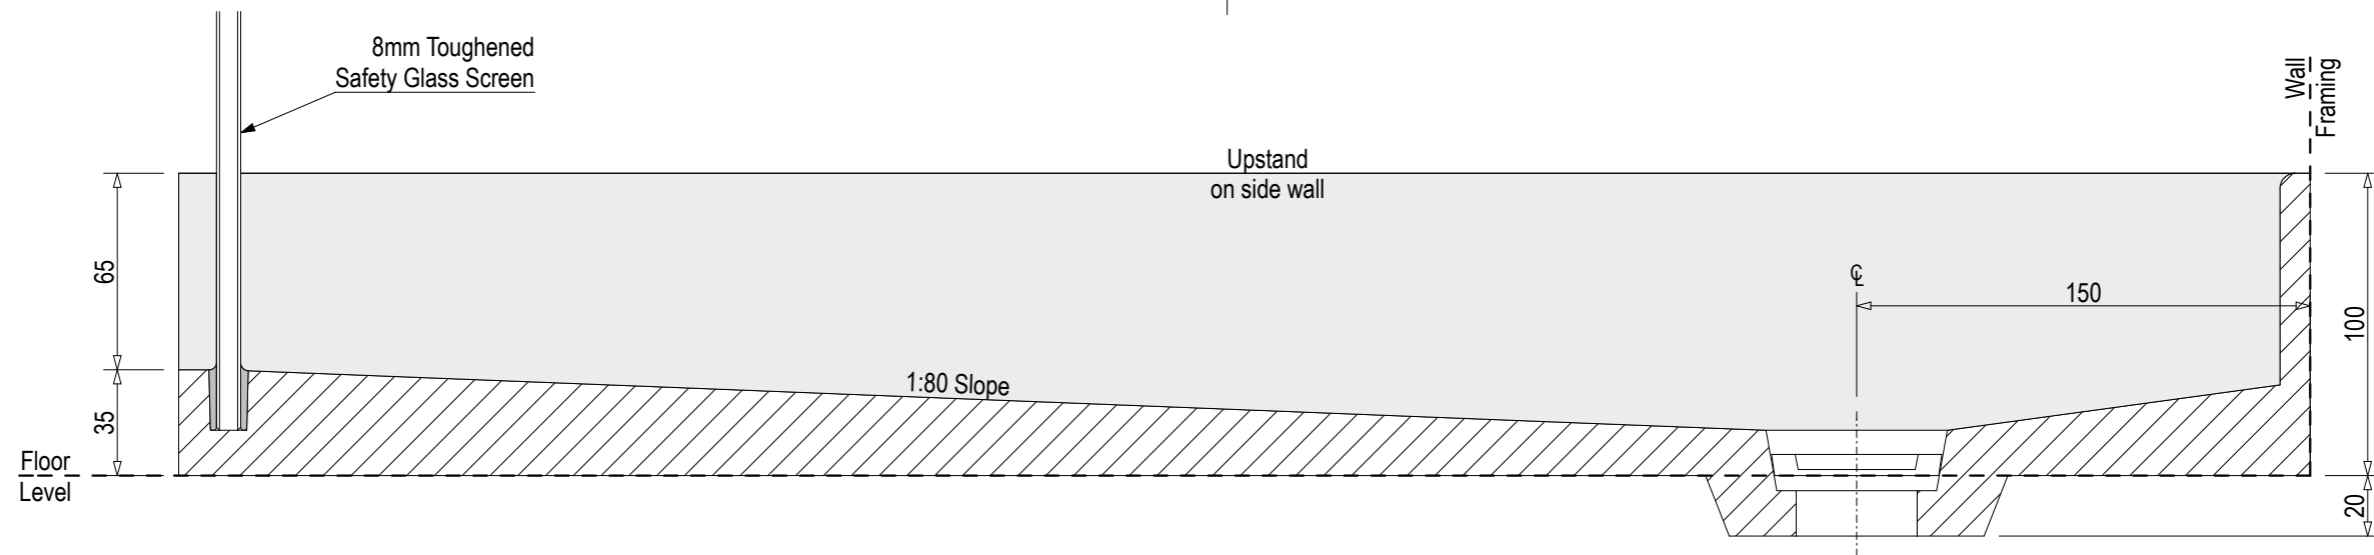

## Right Hand

SKU: EI-MEL-RH

Note: Verify exact shower base dimensions on site