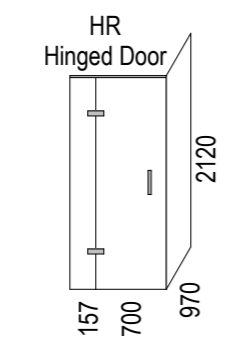

Screens are reversible

For more product information go to:

www.atlantis.co.nz/shop/ebony-and-ivory/melody-1000x1000/

For installation instructions go to:

www.atlantis.co.nz/trade/installation/