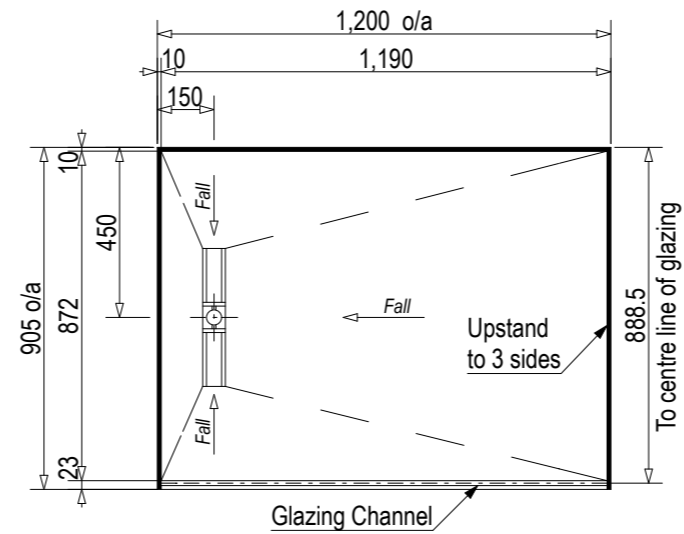

Back Drain

SKU: EI-MAN-B

Left Hand Drain

SKU: EI-MAN-LH

Right Hand Drain

SKU: EI-MAN-RH

Note: Verify exact shower base dimensions on site

Screen Options:

Screens are reversible

For more product information go to:

www.atlantis.co.nz/shop/ebony-and-ivory/manilow-1200x900/

For installation instructions go to:

www.atlantis.co.nz/trade/installation/