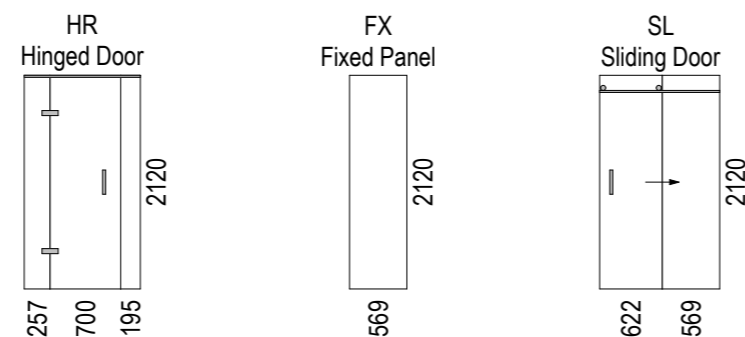

Back Drain

SKU: EI-MAN-B

Left Hand Drain

SKU: EI-MAN-LH

Right Hand Drain

SKU: EI-MAN-RH

Note: Verify exact shower base dimensions on site

Screen Options:

Screens are reversible

For more product information go to:

www.atlantis.co.nz/shop/ebony-and-ivory/manilow-1200x900/

For installation instructions go to:

www.atlantis.co.nz/trade/installation/