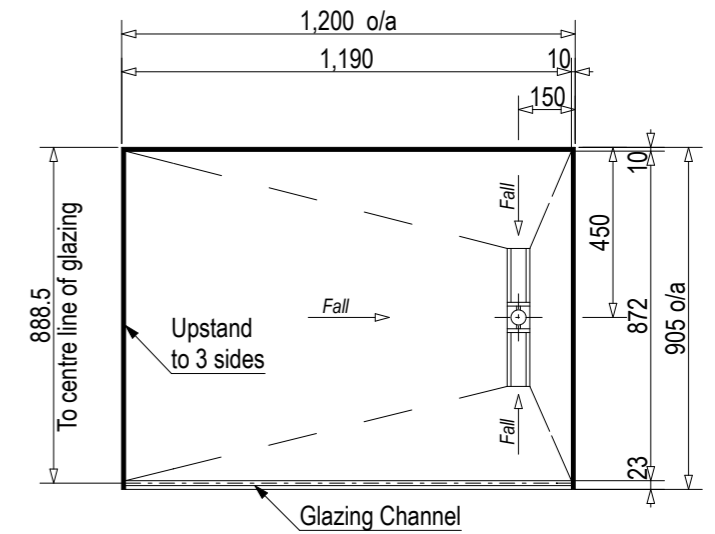

Back Drain

SKU: EI-MAN-B

Left Hand Drain

SKU: EI-MAN-LH

Right Hand Drain

SKU: EI-MAN-RH

Note: Verify exact shower base dimensions on site

Screen Options:

Screens are reversible

For more product information go to:

www.atlantis.co.nz/shop/ebony-and-ivory/manilow-1200x900/

For installation instructions go to:

www.atlantis.co.nz/trade/installation/