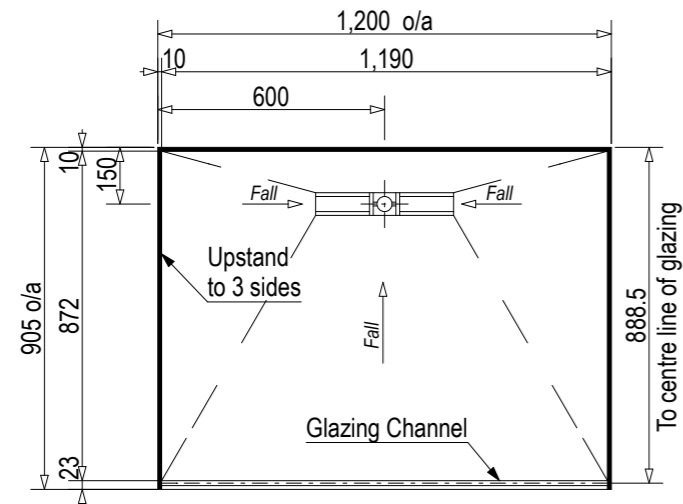

Back Drain

SKU: EI-MAN-B

Left Hand Drain

SKU: EI-MAN-LH

Right Hand Drain

SKU: EI-MAN-RH

Note: Verify exact shower base dimensions on site

Screen Options:

Screens are reversible

For more product information go to:

www.atlantis.co.nz/shop/ebony-and-ivory/manilow-1200x900/

For installation instructions go to:

www.atlantis.co.nz/trade/installation/