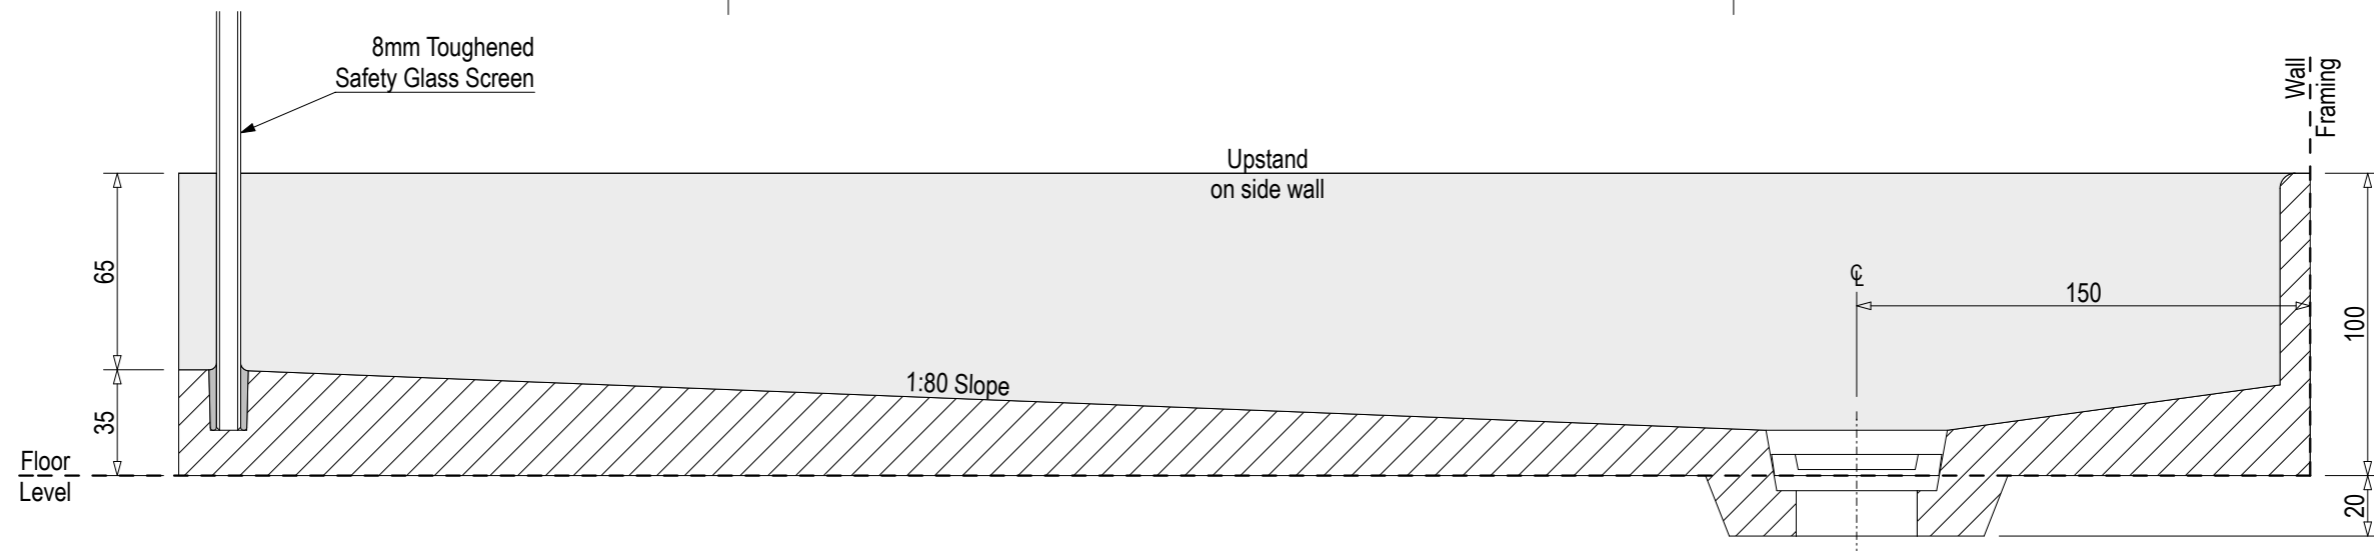

Back Drain

SKU: EI-MAN-B

Left Hand Drain

SKU: EI-MAN-LH

Right Hand Drain

SKU: EI-MAN-RH

Note: Verify exact shower base dimensions on site

Screen Options:

Screens are reversible

For more product information go to:

www.atlantis.co.nz/shop/ebony-and-ivory/manilow-1200x900/

For installation instructions go to:

www.atlantis.co.nz/trade/installation/