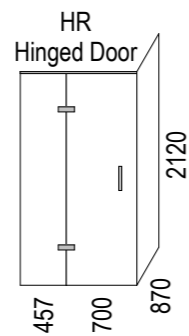

Left Hand

SKU: EI-LYR-LH

Right Hand

SKU: EI-LYR-RH

Note: Verify exact shower base dimensions on site

Screen Options:

Screens are reversible

For more product information go to: