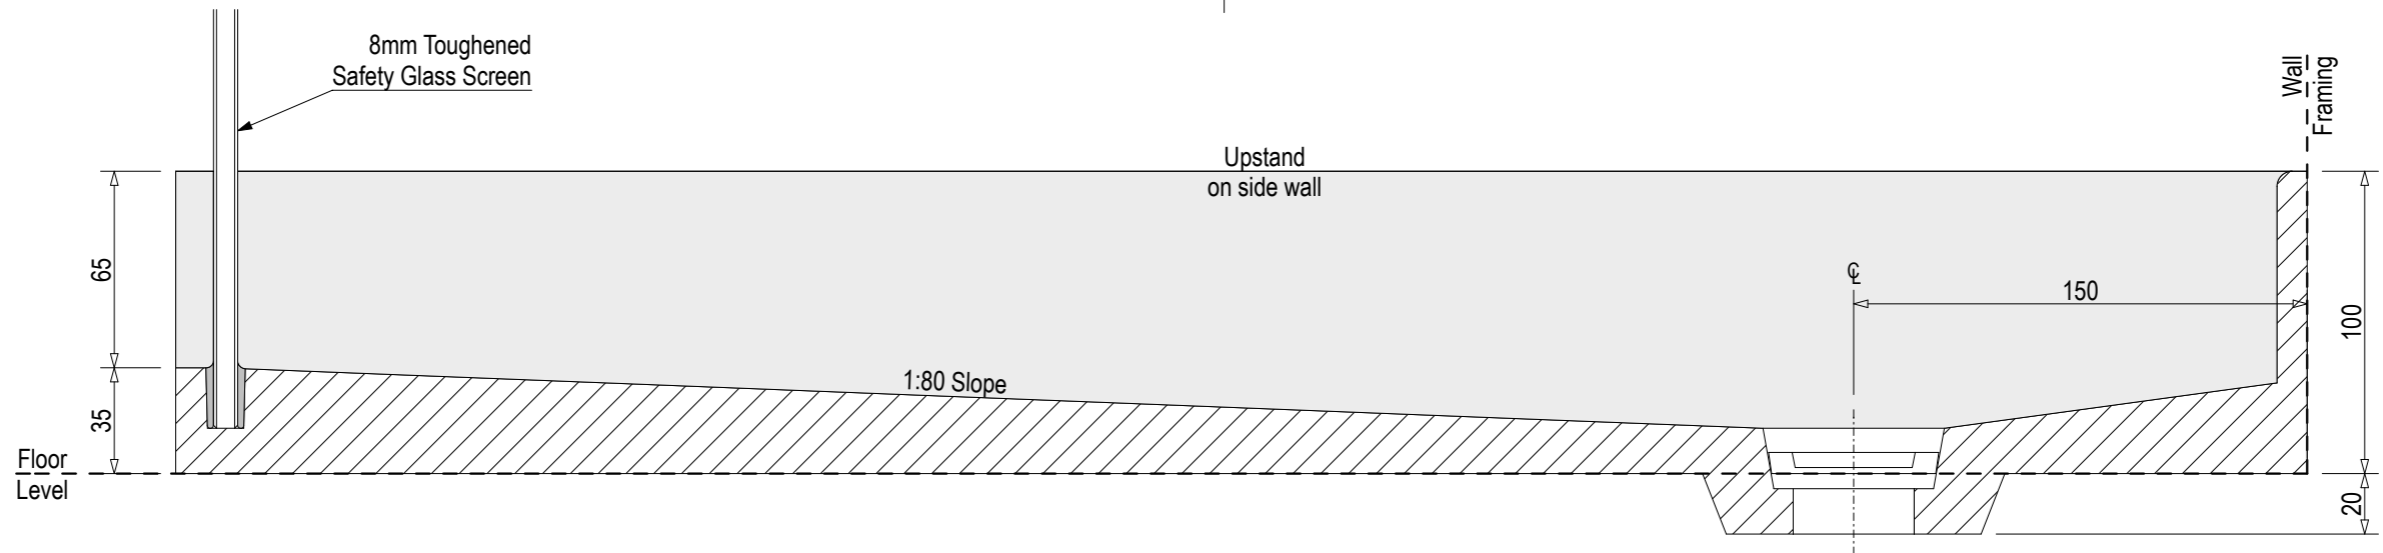

Left Hand

SKU: EI-LYR-LH

Right Hand

SKU: EI-LYR-RH

Note: Verify exact shower base dimensions on site

Screen Options:

Screens are reversible

For more product information go to:

[www.atlantis.co.nz/shop/ebony-and-ivory/lyric-1200x900/](http://www.atlantis.co.nz/shop/ebony-and-ivory/lyric-1200x900/)

For installation instructions go to:

[www.atlantis.co.nz/trade/installation/](http://www.atlantis.co.nz/trade/installation/)