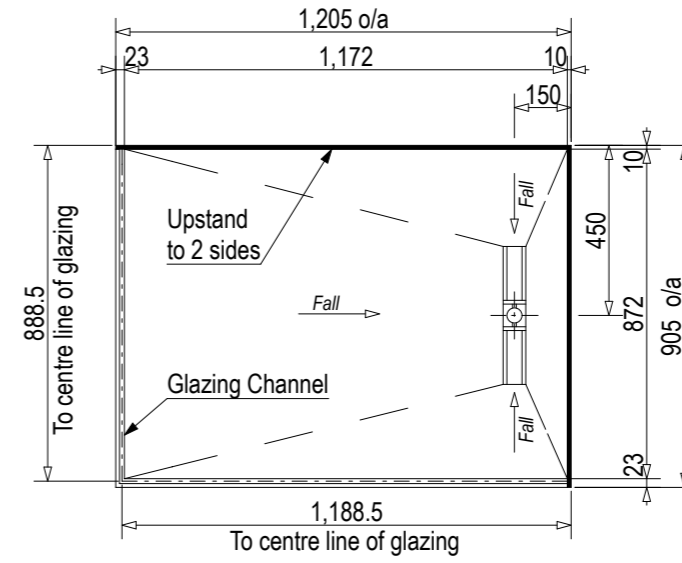

Left Hand

SKU: EI-LYR-LH

Right Hand

SKU: EI-LYR-RH

Note: Verify exact shower base dimensions on site

Screen Options:

Screens are reversible

For more product information go to:

[www.atlantis.co.nz/shop/ebony-and-ivory/lyric-1200x900/](http://www.atlantis.co.nz/shop/ebony-and-ivory/lyric-1200x900/)

For installation instructions go to:

[www.atlantis.co.nz/trade/installation/](http://www.atlantis.co.nz/trade/installation/)