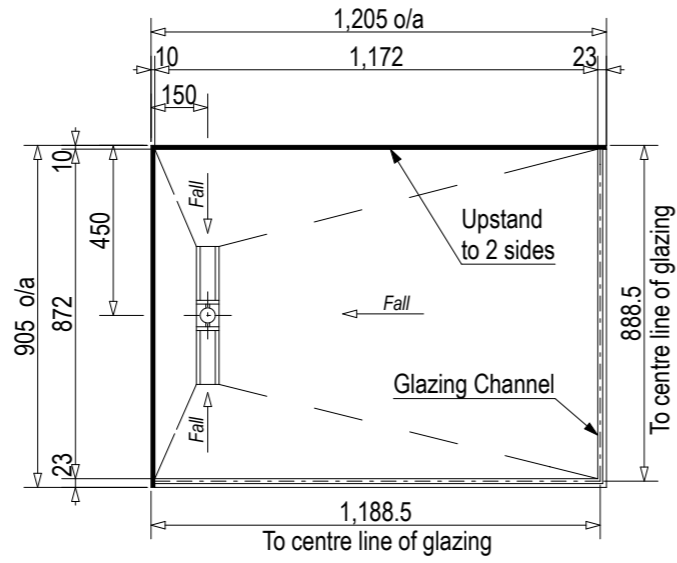

Left Hand

SKU: EI-LYR-LH

Right Hand

SKU: EI-LYR-RH

Note: Verify exact shower base dimensions on site

Screen Options:

Screens are reversible

For more product information go to:

[www.atlantis.co.nz/shop/ebony-and-ivory/lyric-1200x900/](http://www.atlantis.co.nz/shop/ebony-and-ivory/lyric-1200x900/)

For installation instructions go to:

[www.atlantis.co.nz/trade/installation/](http://www.atlantis.co.nz/trade/installation/)