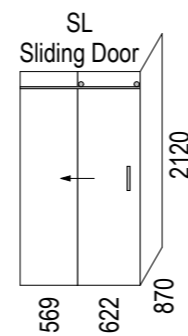

Left Hand

SKU: EI-LYR-LH

Right Hand

SKU: EI-LYR-RH

Note: Verify exact shower base dimensions on site

Screen Options:

Screens are reversible

For more product information go to: