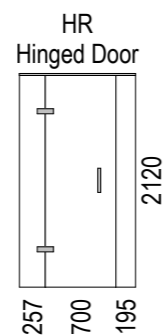

Back Drain

SKU: EI-HYM-B

Left Hand Drain

SKU: EI-HYM-LH

Right Hand Drain

SKU: EI-HYM-RH

Note: Verify exact shower base dimensions on site

Screen Options: