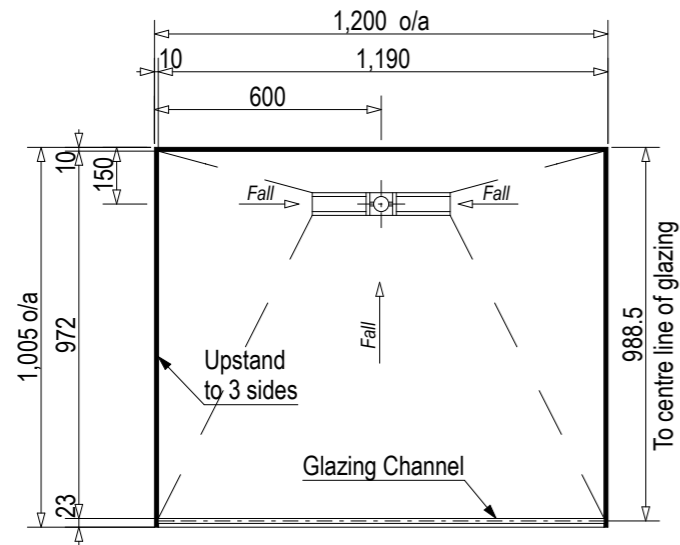

Back Drain

SKU: EI-HYM-B

Left Hand Drain

SKU: EI-HYM-LH

Right Hand Drain

SKU: EI-HYM-RH

Note: Verify exact shower base dimensions on site

Screen Options:

Screens are reversible

For more product information go to:

www.atlantis.co.nz/shop/ebony-and-ivory/hymn-1200x1000/

For installation instructions go to:

www.atlantis.co.nz/trade/installation/