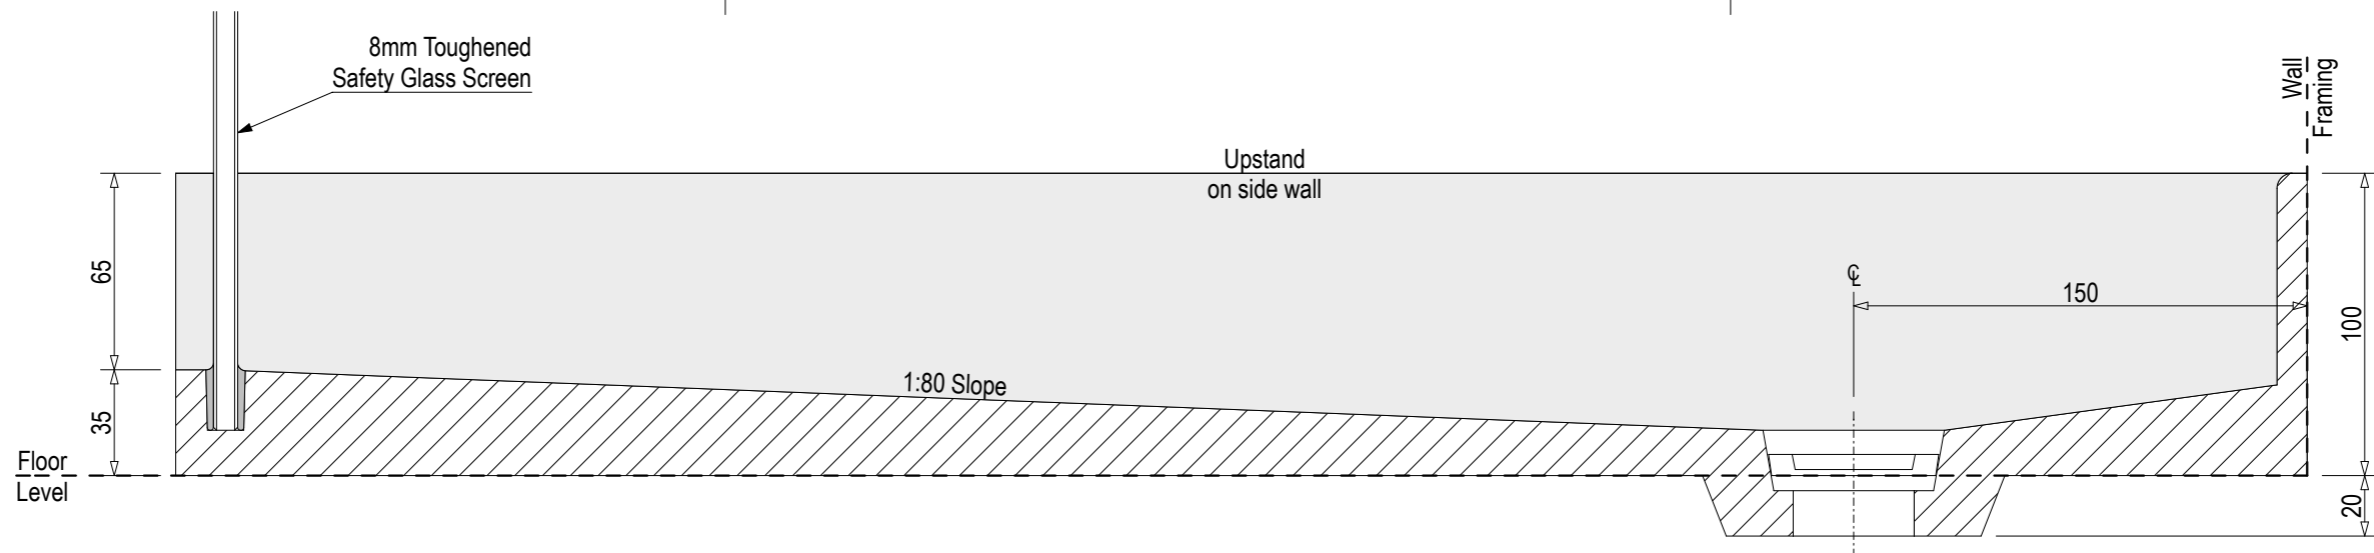

Back Drain

SKU: EI-HYM-B

Left Hand Drain

SKU: EI-HYM-LH

Right Hand Drain

SKU: EI-HYM-RH

Note: Verify exact shower base dimensions on site

Screen Options:

Screens are reversible

For more product information go to:

www.atlantis.co.nz/shop/ebony-and-ivory/hymn-1200x1000/

For installation instructions go to:

www.atlantis.co.nz/trade/installation/