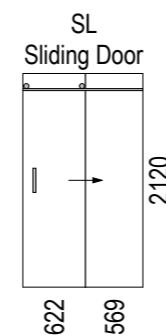

Back Drain

SKU: EI-HYM-B

Left Hand Drain

SKU: EI-HYM-LH

Right Hand Drain

SKU: EI-HYM-RH

Note: Verify exact shower base dimensions on site

Screen Options: