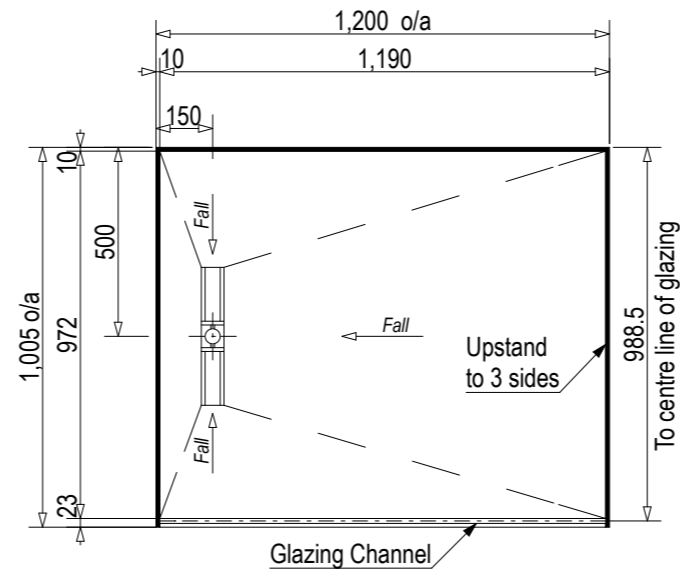

Back Drain

SKU: EI-HYM-B

Left Hand Drain

SKU: EI-HYM-LH

Right Hand Drain

SKU: EI-HYM-RH

Note: Verify exact shower base dimensions on site

Screen Options:

Screens are reversible

For more product information go to:

www.atlantis.co.nz/shop/ebony-and-ivory/hymn-1200x1000/

For installation instructions go to:

www.atlantis.co.nz/trade/installation/