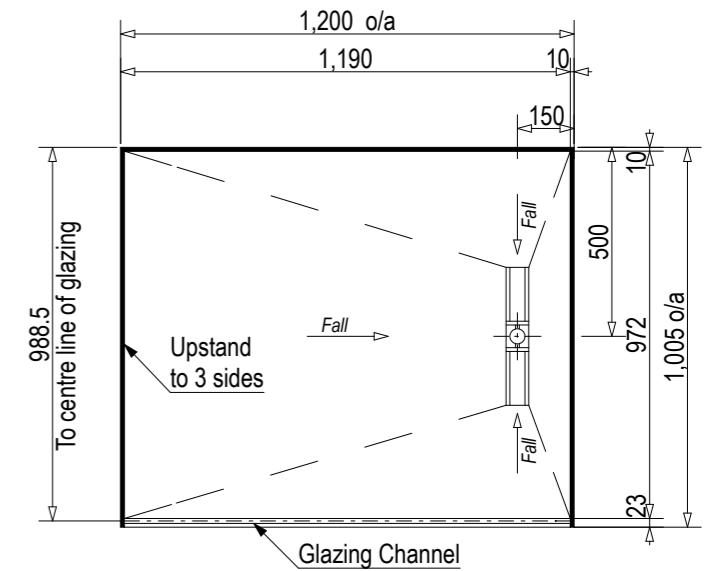

Back Drain

SKU: EI-HYM-B

Left Hand Drain

SKU: EI-HYM-LH

Right Hand Drain

SKU: EI-HYM-RH

Note: Verify exact shower base dimensions on site

Screen Options:

Screens are reversible

For more product information go to:

www.atlantis.co.nz/shop/ebony-and-ivory/hymn-1200x1000/

For installation instructions go to:

www.atlantis.co.nz/trade/installation/