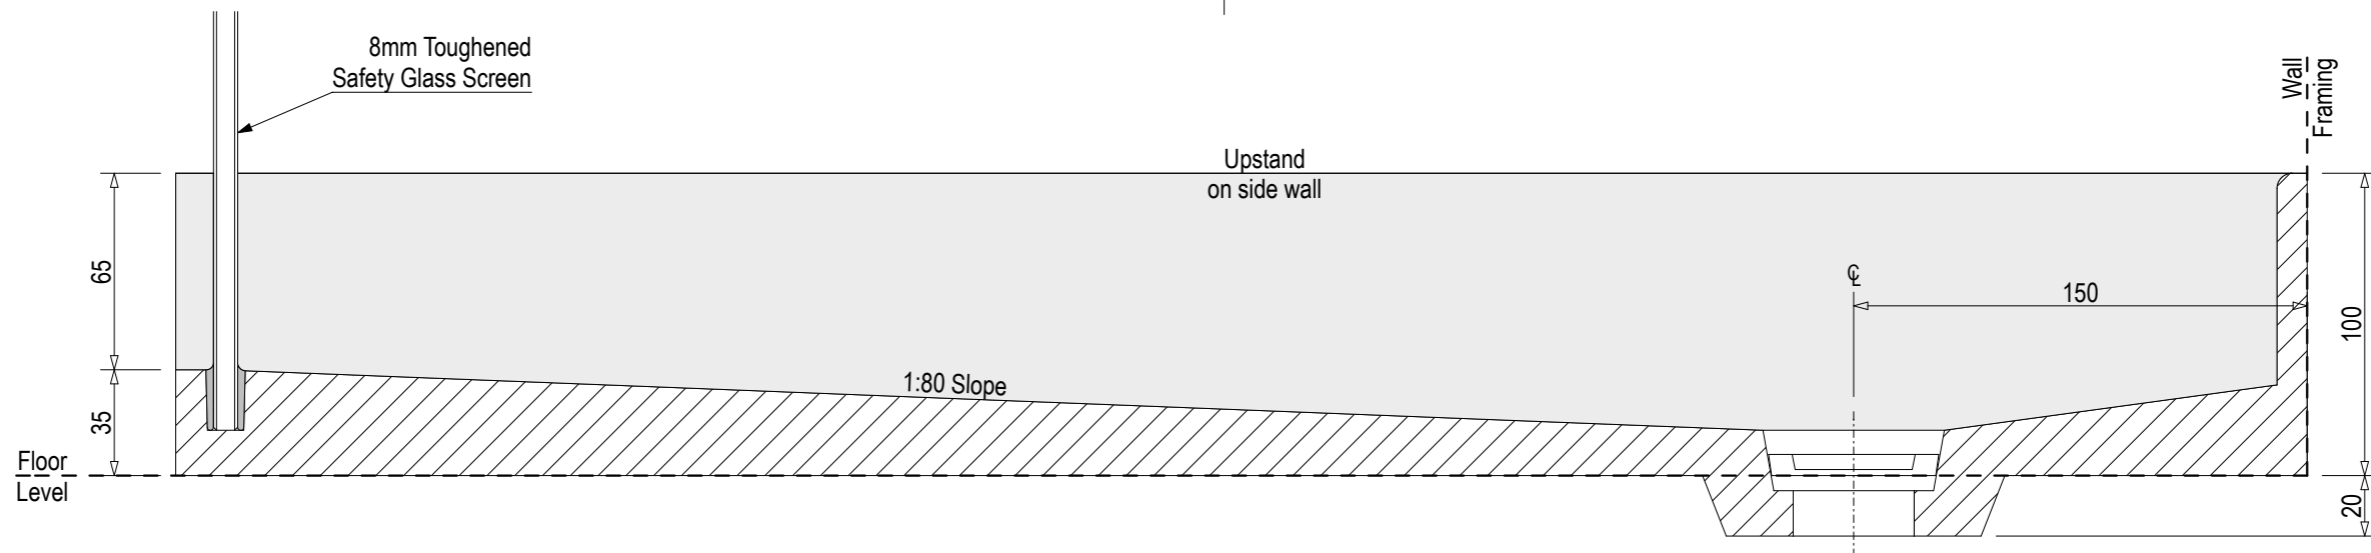

### Right Hand

SKU: EI-HAL-RH

Note: Verify exact shower base dimensions on site