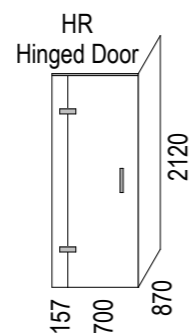

Screens are reversible

For more product information go to:

www.atlantis.co.nz/shop/ebony-and-ivory/halo-900x900/

For installation instructions go to:

www.atlantis.co.nz/trade/installation/