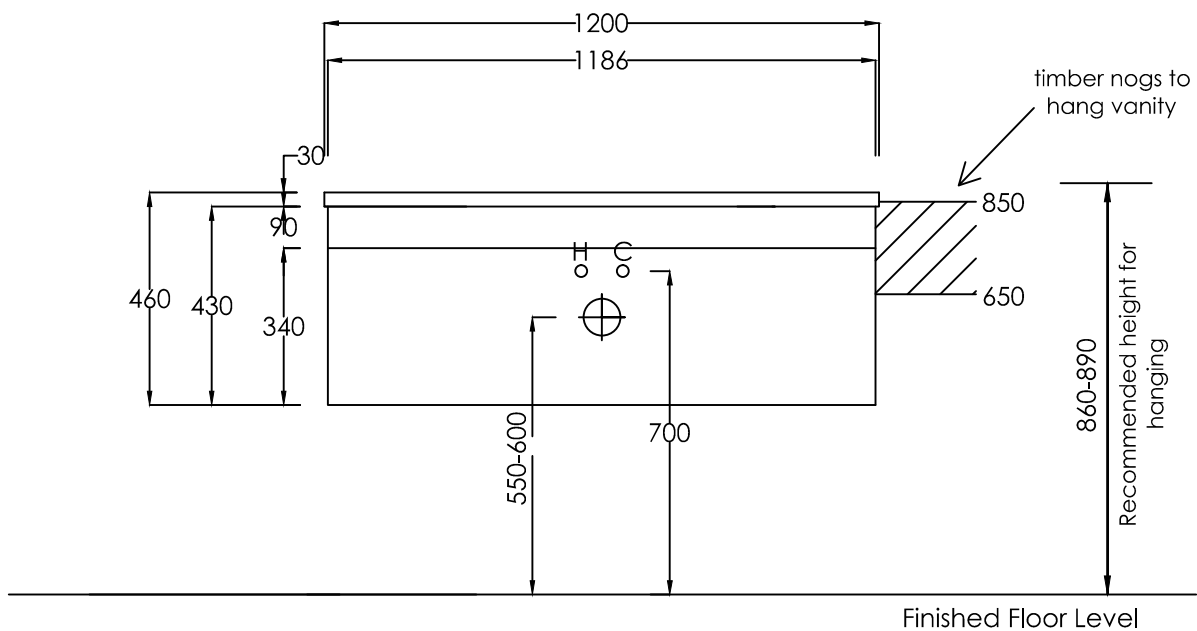

# CUBE WALL HUNG POLYMARBLE VANITY

1200mm x 470mm  
single drawer  
single bowl

**elite** bathroomware

59a Allens Road, East Tamaki  
t: 09 274 7030 - e: sales@elitebathroomware.co.nz  
w: elitebathroomware.co.nz