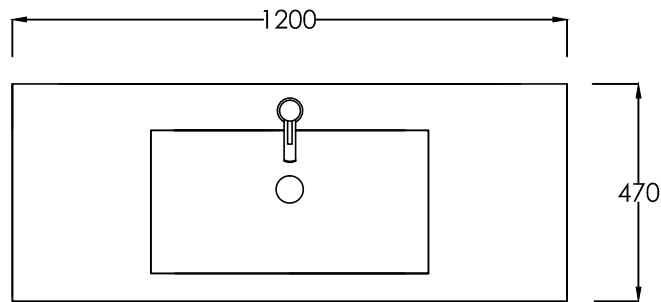

# CUBE WALL HUNG POLYMARBLE VANITY

1200mm x 470mm  
single drawer  
single bowl

**elite** bathroomware

59a Allens Road, East Tamaki  
t: 09 274 7030 - e: sales@elitebathroomware.co.nz  
w: elitebathroomware.co.nz