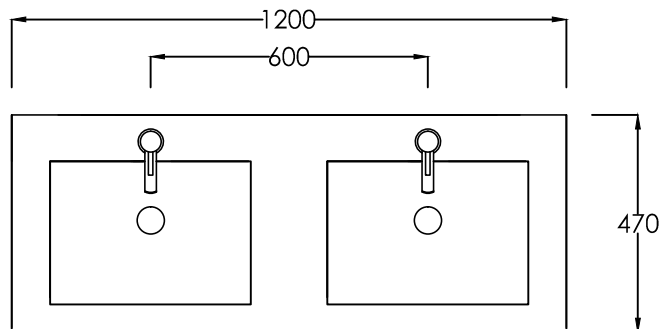

CUBE WALL HUNG POLYMARBLE VANITY

1200mm x 470mm
single drawer
double bowl

elite bathroomware

59a Allens Road, East Tamaki

t: 09 274 7030 - e: sales@elitebathroomware.co.nz

w: elitebathroomware.co.nz