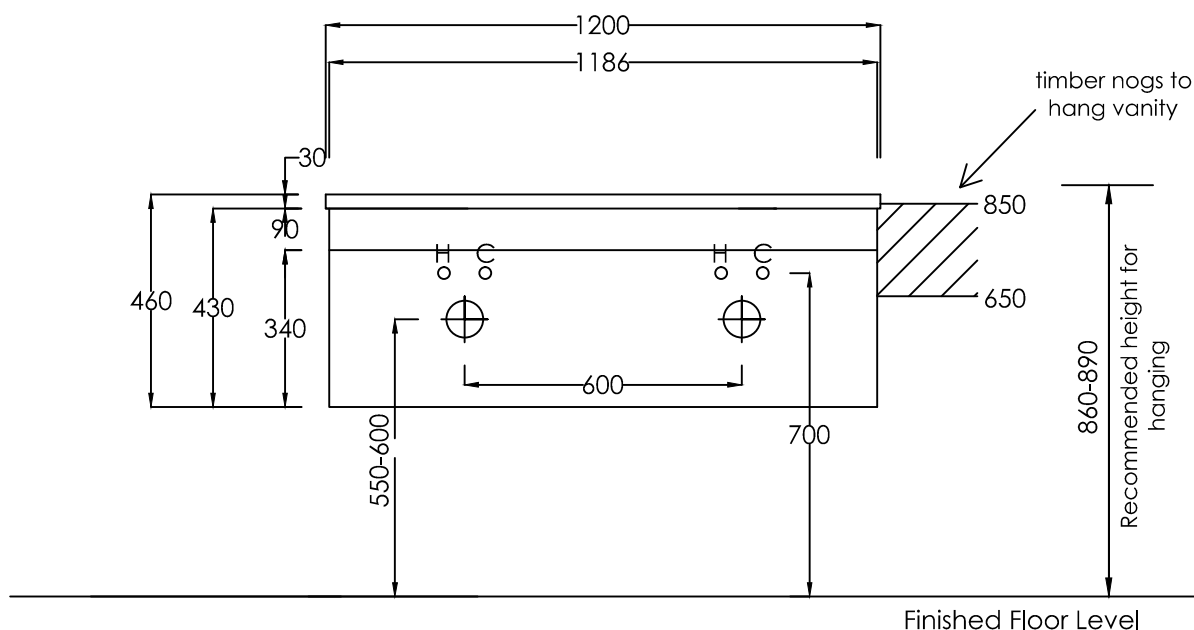

CUBE WALL HUNG POLYMARBLE VANITY

1200mm x 470mm
single drawer
double bowl

elite bathroomware

59a Allens Road, East Tamaki

t: 09 274 7030 - e: sales@elitebathroomware.co.nz

w: elitebathroomware.co.nz