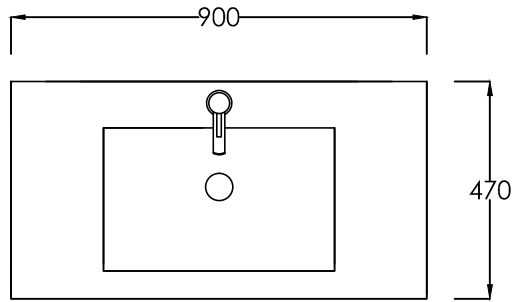

CUBE WALL HUNG POLYMARBLE VANITY

900mm x 470mm
single drawer
single bowl

elite bathroomware

59a Allens Road, East Tamaki

t: 09 274 7030 - e: sales@elitebathroomware.co.nz

w: elitebathroomware.co.nz