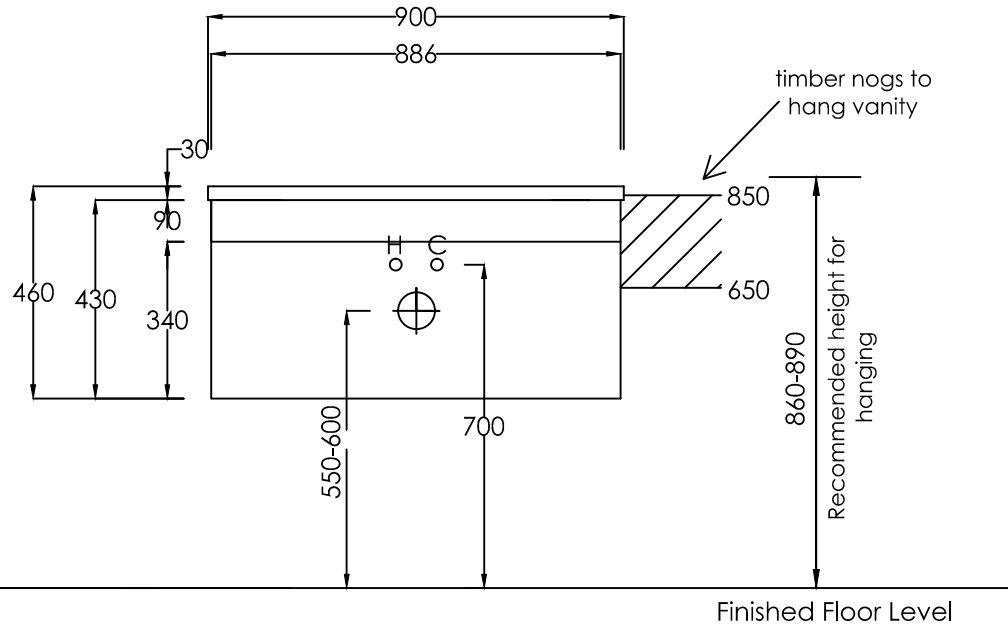

CUBE WALL HUNG POLYMARBLE VANITY

900mm x 470mm
single drawer
single bowl

elite bathroomware

59a Allens Road, East Tamaki

t: 09 274 7030 - e: sales@elitebathroomware.co.nz

w: elitebathroomware.co.nz