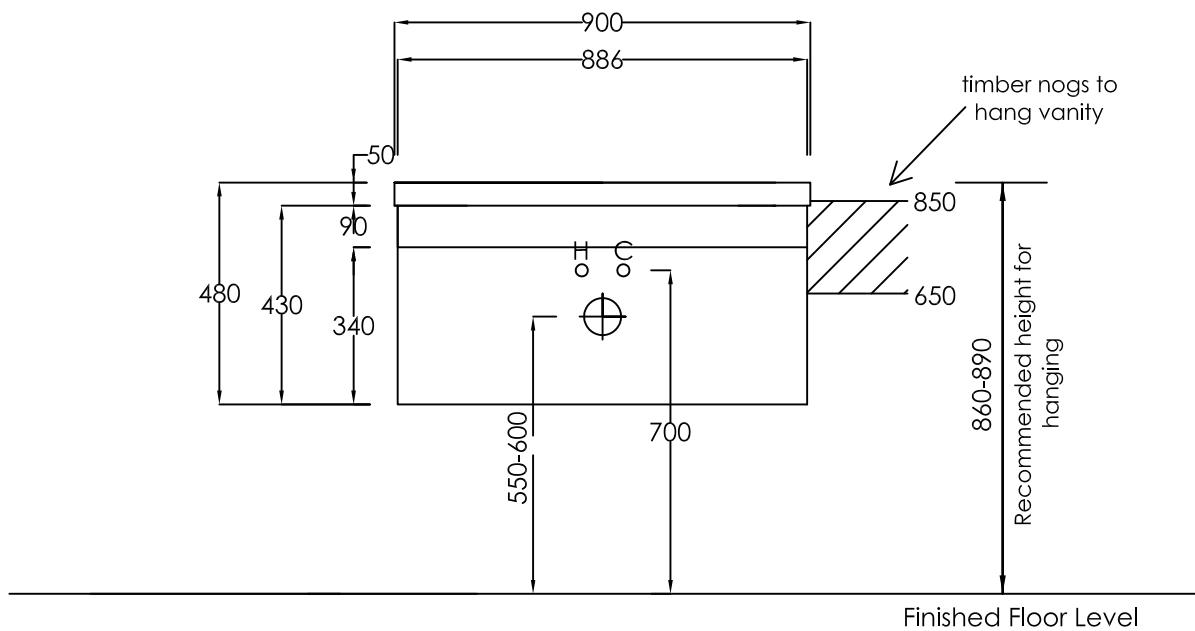

CUBE WALL HUNG POLYMARBLE VANITY

900mm x 470mm
single drawer
single bowl

elite bathroomware

59a Allens Road, East Tamaki

t: 09 274 7030 - e: sales@elitebathroomware.co.nz

w: elitebathroomware.co.nz