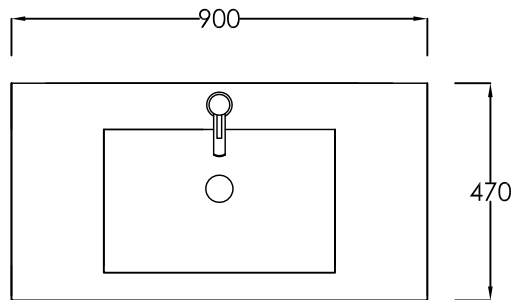

CUBE WALL HUNG POLYMARBLE VANITY

900mm x 470mm
single drawer
single bowl

elite bathroomware

59a Allens Road, East Tamaki

t: 09 274 7030 - e: sales@elitebathroomware.co.nz

w: elitebathroomware.co.nz