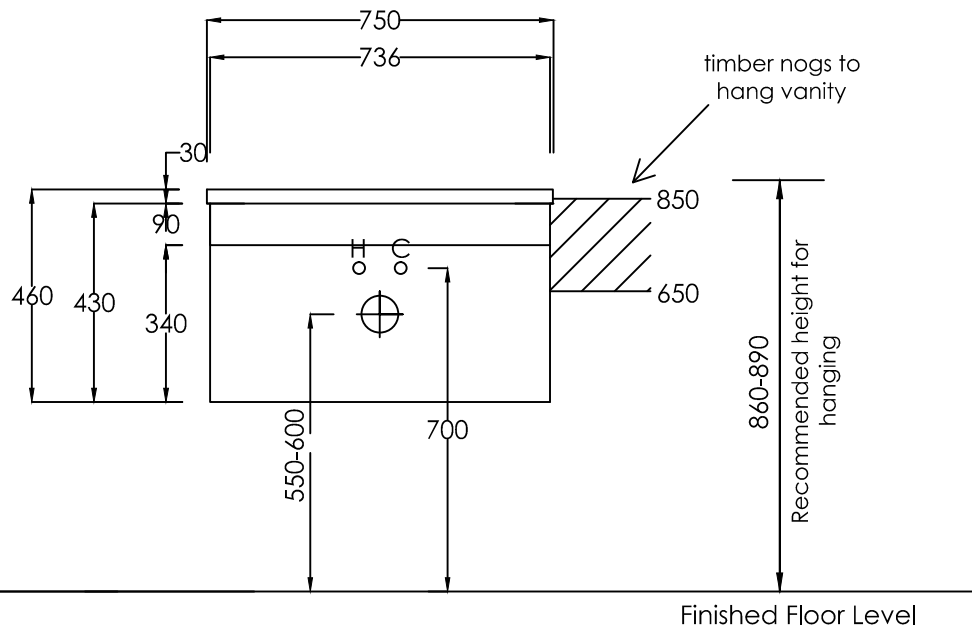

# CUBE WALL HUNG POLYMARBLE VANITY

750mm x 470mm  
single drawer  
single bowl

**elite** bathroomware

59a Allens Road, East Tamaki

t: 09 274 7030 - e: sales@elitebathroomware.co.nz

w: elitebathroomware.co.nz