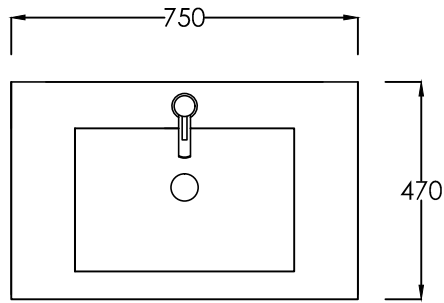

# CUBE WALL HUNG POLYMARBLE VANITY

750mm x 470mm  
single drawer  
single bowl

**elite** bathroomware

59a Allens Road, East Tamaki

t: 09 274 7030 - e: sales@elitebathroomware.co.nz

w: elitebathroomware.co.nz