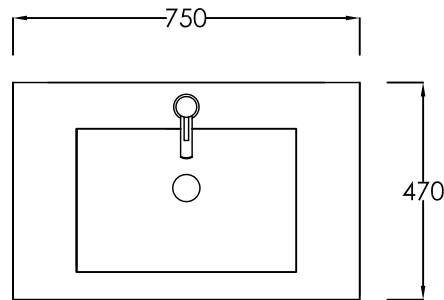

CUBE WALL HUNG POLYMARBLE VANITY

750mm x 470mm
single drawer
single bowl

elite bathroomware

59a Allens Road, East Tamaki

t: 09 274 7030 - e: sales@elitebathroomware.co.nz

w: elitebathroomware.co.nz