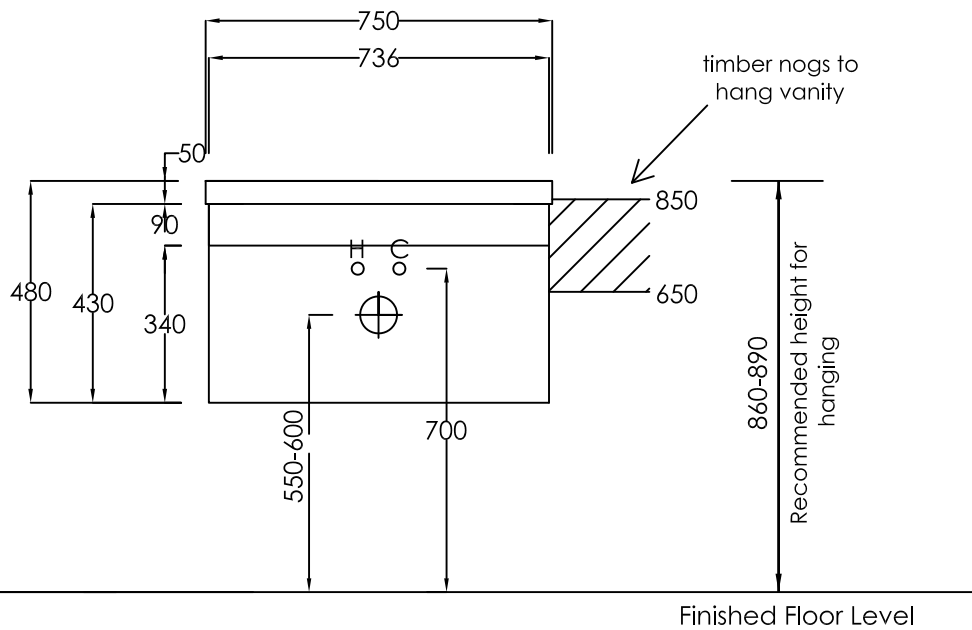

CUBE WALL HUNG POLYMARBLE VANITY

750mm x 470mm
single drawer
single bowl

elite bathroomware

59a Allens Road, East Tamaki

t: 09 274 7030 - e: sales@elitebathroomware.co.nz

w: elitebathroomware.co.nz