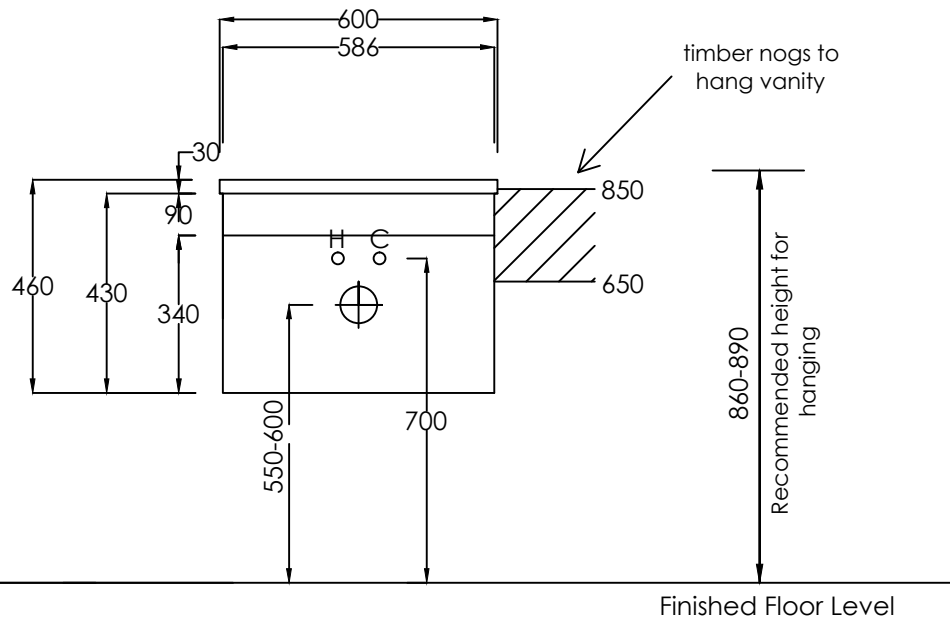

CUBE WALL HUNG POLYMARBLE VANITY

600mm x 470mm
single drawer
single bowl

elite bathroomware

59a Allens Road, East Tamaki

t: 09 274 7030 - e: sales@elitebathroomware.co.nz

w: elitebathroomware.co.nz