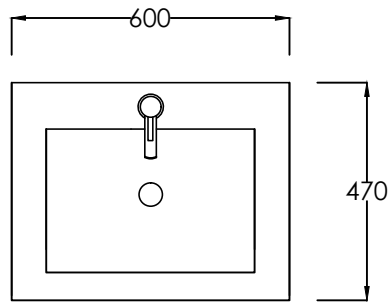

CUBE WALL HUNG POLYMARBLE VANITY

600mm x 470mm
single drawer
single bowl

elite bathroomware

59a Allens Road, East Tamaki

t: 09 274 7030 - e: sales@elitebathroomware.co.nz

w: elitebathroomware.co.nz