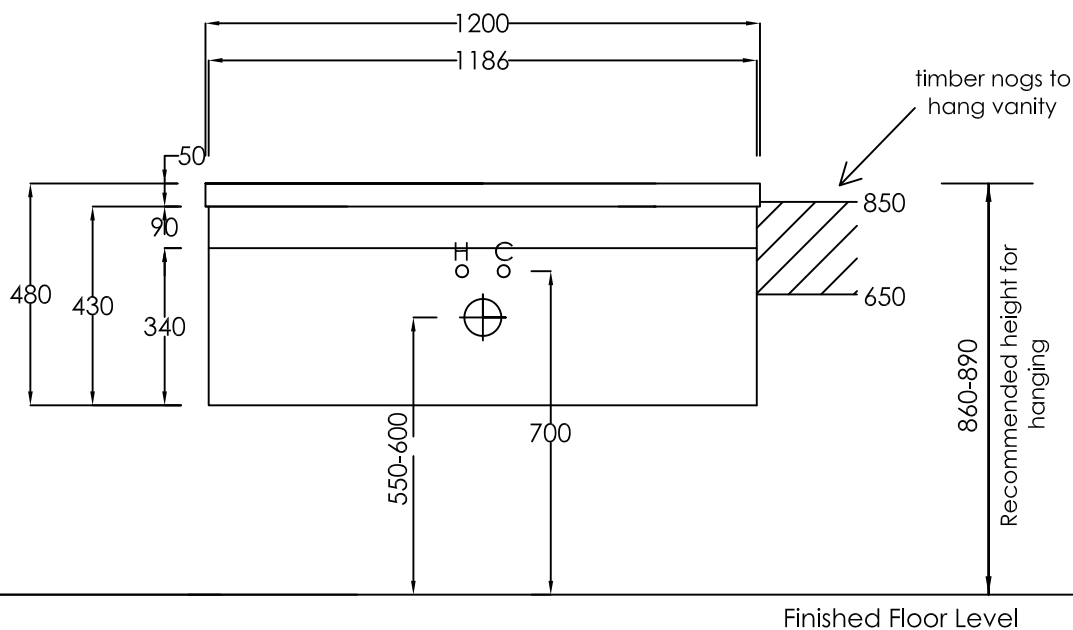

CUBE WALL HUNG POLYMARBLE VANITY

1200mm x 470mm

single drawer

single bowl

elite bathroomware

59a Allens Road, East Tamaki

t: 09 274 7030 - e: sales@elitebathroomware.co.nz

w: elitebathroomware.co.nz