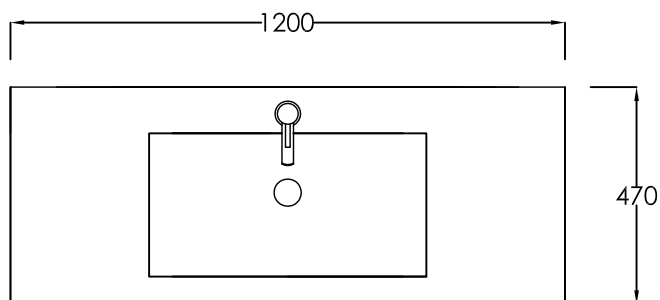

CUBE WALL HUNG POLYMARBLE VANITY

1200mm x 470mm

single drawer

single bowl

elite bathroomware

59a Allens Road, East Tamaki

t: 09 274 7030 - e: sales@elitebathroomware.co.nz

w: elitebathroomware.co.nz