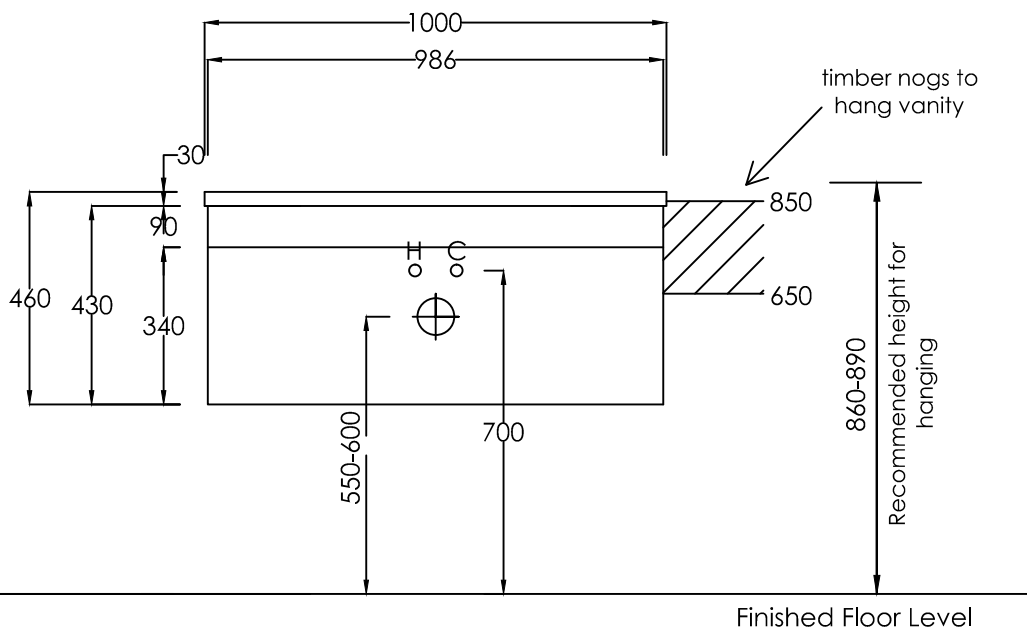

# CUBE WALL HUNG POLYMARBLE VANITY

1000mm x 470mm  
single drawer  
single bowl

**elite** bathroomware

59a Allens Road, East Tamaki

t: 09 274 7030 - e: sales@elitebathroomware.co.nz

w: elitebathroomware.co.nz