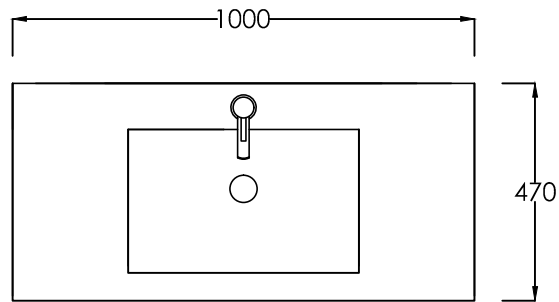

# CUBE WALL HUNG POLYMARBLE VANITY

1000mm x 470mm  
single drawer  
single bowl

**elite** bathroomware

59a Allens Road, East Tamaki

t: 09 274 7030 - e: sales@elitebathroomware.co.nz

w: elitebathroomware.co.nz