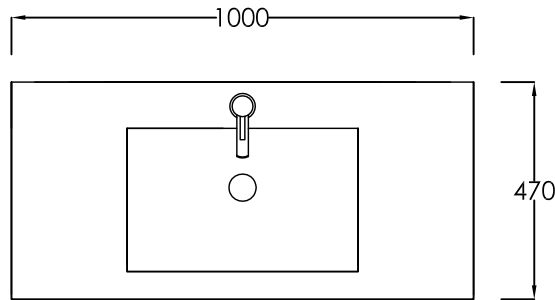

# CUBE WALL HUNG POLYMARBLE VANITY

1000mm x 470mm

single drawer

single bowl

**elite** bathroomware

59a Allens Road, East Tamaki

t: 09 274 7030 - e: sales@elitebathroomware.co.nz

w: elitebathroomware.co.nz