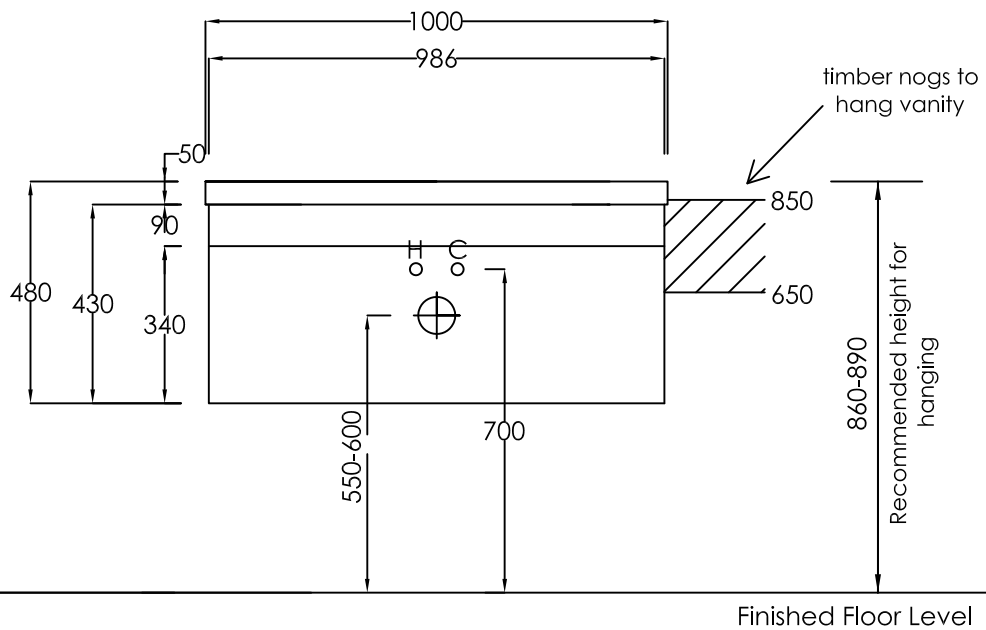

# CUBE WALL HUNG POLYMARBLE VANITY

1000mm x 470mm

single drawer

single bowl

**elite** bathroomware

59a Allens Road, East Tamaki

t: 09 274 7030 - e: sales@elitebathroomware.co.nz

w: elitebathroomware.co.nz