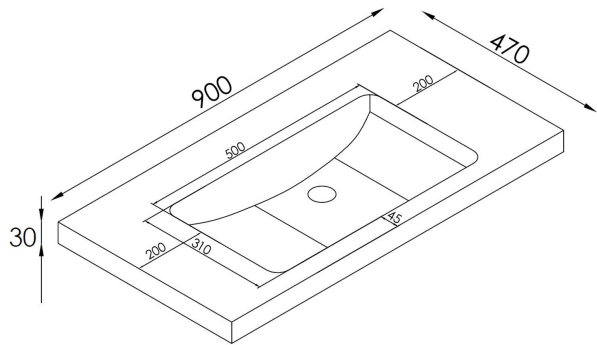

**CODE**

Name:	Code Neo 900 2 Drawer Wall-Hung Vanity
Size:	886 (W) mm x 461 (D) mm x 550 (H) mm
Type:	Wall Hung Vanity
Material:	Recyclable Wood Plastic Composite Board (WPC) 100% Waterproof
Top Options:	White Gloss Milan, Matte White Milan, Matte White Slab Top (Or Custom)
Colours:	Satin White or Satin Black

**Notes:**

- Tapware, Wastes and Basins not included. Vanity must be installed by a qualified trades person, failure to do so may void the warranty.
- All Neo Vanities come with a Full 5 Year Warranty.
- Includes matching colored bracket covers
- German Hettich Runners
- Recommended hanging height, 890-910mm to top of selected Basin.

**WHITE GLOSS MILAN TOP**  
(Includes Overflow)

**MATTE WHITE MILAN TOP**  
(No Overflow. Drillable taphole onsite.)

**MATTE WHITE SLAB TOP**  
(Drillable taphole onsite.  
Centre Basin Only)