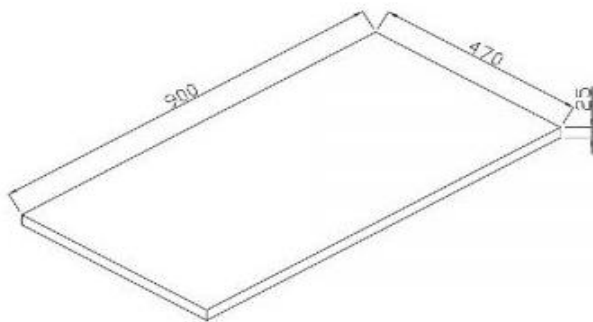

**CODE**

Name:	Code Neo 900 2 Drawer Wall-Hung Vanity
Size:	886 (W) mm x 461 (D) mm x 550 (H) mm
Type:	Wall Hung Vanity
Material:	Recyclable Wood Plastic Composite Board (WPC) 100% Waterproof
Top Options:	White Gloss Milan, Matte White Milan, Matte White Slab Top (Or Custom)
Colours:	Satin White or Satin Black

**Notes:**

- Tapware, Wastes and Basins not included. Vanity must be installed by a qualified trades person, failure to do so may void the warranty.
- All Neo Vanities come with a Full 5 Year Warranty.
- Includes matching colored bracket covers
- German Hettich Runners
- Recommended hanging height, 890-910mm to top of selected Basin.

**WHITE GLOSS MILAN TOP**  
(Includes Overflow)

**MATTE WHITE MILAN TOP**  
(No Overflow. Drillable taphole onsite.)

**MATTE WHITE SLAB TOP**  
(Drillable taphole onsite.  
Centre Basin Only)