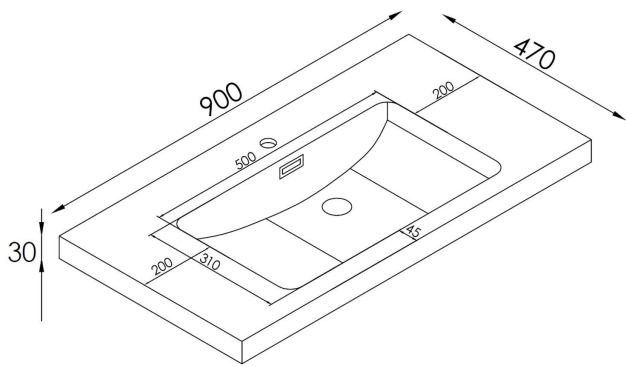

**CODE**

Name:	Code Neo 900 2 Drawer Wall-Hung Vanity
Size:	886 (W) mm x 461 (D) mm x 550 (H) mm
Type:	Wall Hung Vanity
Material:	Recyclable Wood Plastic Composite Board (WPC) 100% Waterproof
Top Options:	White Gloss Milan, Matte White Milan, Matte White Slab Top (Or Custom)
Colours:	Satin White or Satin Black

**Notes:**

- Tapware, Wastes and Basins not included. Vanity must be installed by a qualified trades person, failure to do so may void the warranty.
- All Neo Vanities come with a Full 5 Year Warranty.
- Includes matching colored bracket covers
- German Hettich Runners
- Recommended hanging height, 890-910mm to top of selected Basin.

**WHITE GLOSS MILAN TOP**  
(Includes Overflow)

**MATTE WHITE MILAN TOP**  
(No Overflow. Drillable taphole onsite.)

**MATTE WHITE SLAB TOP**  
(Drillable taphole onsite.  
Centre Basin Only)