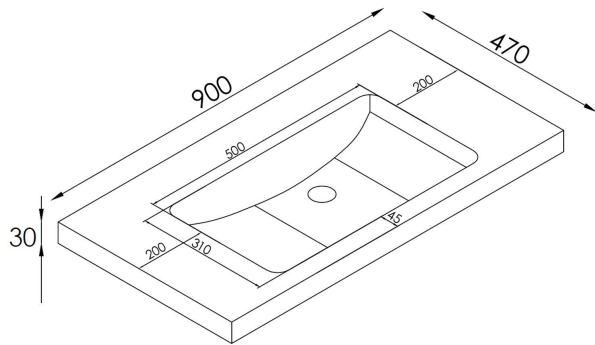

MATTE WHITE MILAN TOP
(No Overflow. Drillable taphole onsite.)