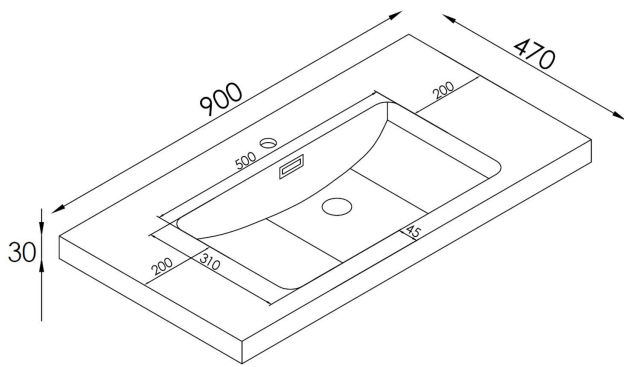

CODE

Name:	Code Neo 900 Single Drawer Wall-Hung Vanity
Size:	886 (W) mm x 461 (D) mm x 430 (H) mm
Type:	Wall Hung Vanity
Material:	Recyclable Wood Plastic Composite Board (WPC) 100% Waterproof
Top Options:	White Gloss Milan, Matte White Milan, Matte White Slab Top (Or Custom)
Colours:	Satin White or Satin Black

Notes:

- Tapware, Wastes and Basins not included. Vanity must be installed by a qualified trades person, failure to do so may void the warranty.
- All Neo Vanities come with a Full 5 Year Warranty.
- Includes matching coloured bracket covers
- German Hettich Runners
- Recommended hanging height, 890-910mm to top of selected Basin.