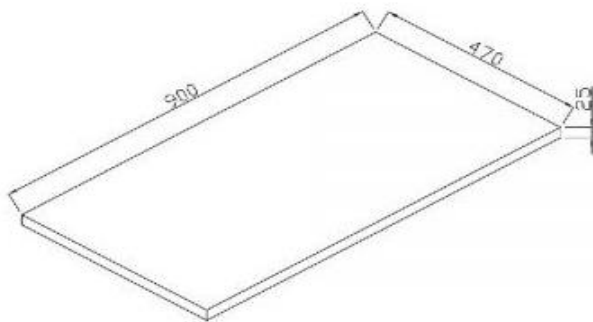

CODE

Name:	Code Neo 900 Single Drawer Wall-Hung Vanity
Size:	886 (W) mm x 461 (D) mm x 430 (H) mm
Type:	Wall Hung Vanity
Material:	Recyclable Wood Plastic Composite Board (WPC) 100% Waterproof
Top Options:	White Gloss Milan, Matte White Milan, Matte White Slab Top (Or Custom)
Colours:	Satin White or Satin Black

Notes:

- Tapware, Wastes and Basins not included. Vanity must be installed by a qualified trades person, failure to do so may void the warranty.
- All Neo Vanities come with a Full 5 Year Warranty.
- Includes matching coloured bracket covers
- German Hettich Runners
- Recommended hanging height, 890-910mm to top of selected Basin.

WHITE GLOSS MILAN TOP
(Includes Overflow)

MATTE WHITE MILAN TOP
(No Overflow. Drillable taphole onsite.)

MATTE WHITE SLAB TOP
(Drillable taphole onsite.
Centre Basin Only)

CARE AND USE

Matt stone resin basins.