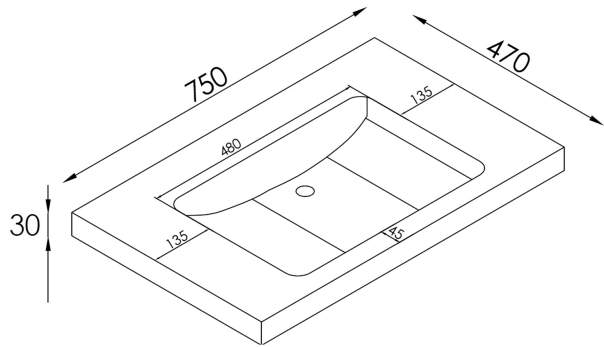

MATTE WHITE MILAN TOP
(No Overflow. Drillable taphole onsite.)