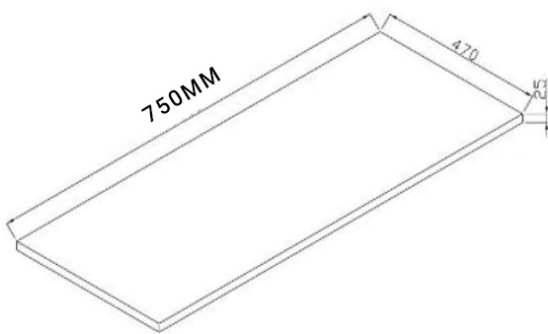

WHITE GLOSS MILAN TOP
(Includes Overflow)

MATTE WHITE MILAN TOP
(No Overflow. Drillable taphole onsite.)

CARE AND USE

Matt stone resin basins.

The matte finish on these products should be regularly wiped clean with non scouring, neutral wash solutions or a mild abrasive as required. For severe scratching use wet and dry sand papers beginning with 1000 grit or 800 grit if required. Rub only very lightly with plenty of water to avoid scratching.