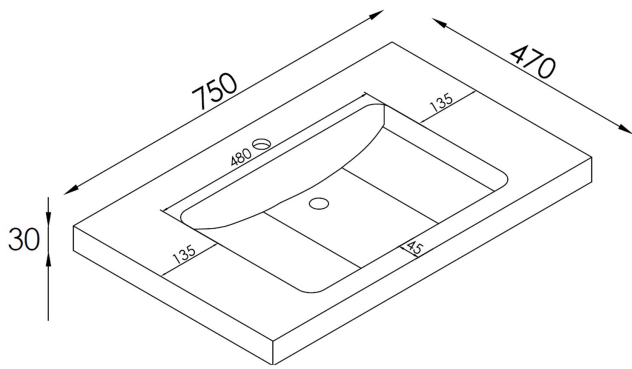

CODE

Name:	Code Neo 750 2 Drawer Wall-Hung Vanity
Size:	736 (W) mm x 461 (D) mm x 550 (H) mm
Type:	Wall Hung Vanity
Material:	Recyclable Wood Plastic Composite Board (WPC) 100% Waterproof
Top Options:	White Gloss Milan, Matte White Milan, Matte White Slab Top (Or Custom)
Colours:	Satin White or Satin Black

Notes:

- Tapware, Wastes and Basins not included. Vanity must be installed by a qualified trades person, failure to do so may void the warranty.
- All Neo Vanities come with a Full 5 Year Warranty.
- Includes matching colored bracket covers
- German Hettich Runners
- Recommended hanging height, 890-910mm to top of selected Basin.