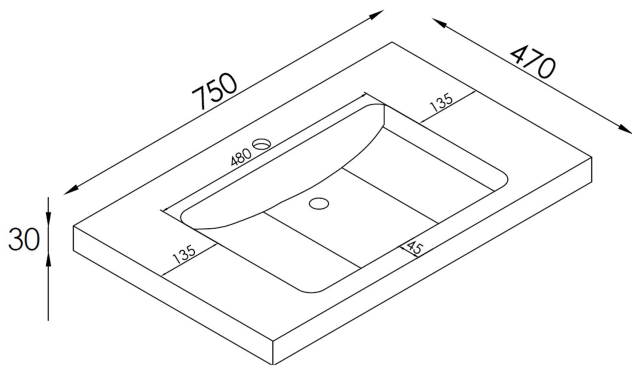

CODE

Name:	Code Neo 750 Single Drawer Wall-Hung Vanity
Size:	736 (W) mm x 461 (D) mm x 430 (H) mm
Type:	Wall Hung Vanity
Material:	Recyclable Wood Plastic Composite Board (WPC) 100% Waterproof
Top Options:	White Gloss Milan, Matte White Milan, Matte White Slab Top (Or Custom)
Colours:	Satin White or Satin Black

Notes:

- Tapware, Wastes and Basins not included. Vanity must be installed by a qualified trades person, failure to do so may void the warranty.
- All Neo Vanities come with a Full 5 Year Warranty.
- Includes matching colored bracket covers
- German Hettich Runners
- Recommended hanging height, 890-910mm to top of selected Basin.