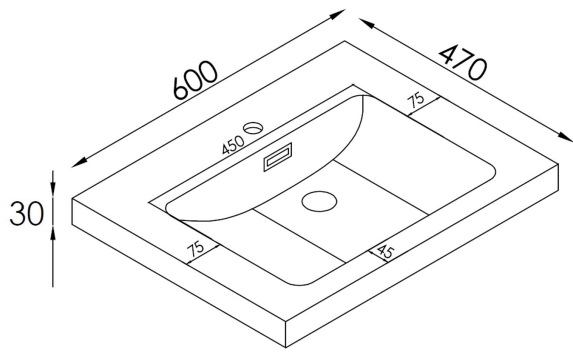

CODE

Name:	Code Neo 600 2 Drawer Wall-Hung Vanity
Size:	586 (W) mm x 461 (D) mm x 550 (H) mm
Type:	Wall Hung Vanity
Material:	Recyclable Wood Plastic Composite Board (WPC) 100% Waterproof
Top Options:	White Gloss Milan, Matte White Milan, Matte White Slab Top (Or Custom)
Colours:	Satin White or Satin Black

Notes:

- Tapware, Wastes and Basins not included. Vanity must be installed by a qualified trades person, failure to do so may void the warranty.
- All Neo Vanities come with a Full 5 Year Warranty.
- Includes matching colored bracket covers
- German Hettich Runners
- Recommended hanging height, 890-910mm to top of selected Basin.

WHITE GLOSS MILAN TOP
(Includes Overflow)

MATTE WHITE MILAN TOP
(No Overflow. Drillable taphole onsite.)

MATTE WHITE SLAB TOP
(Drillable taphole onsite.
Centre Basin Only)

CARE AND USE

Matt stone resin basins.