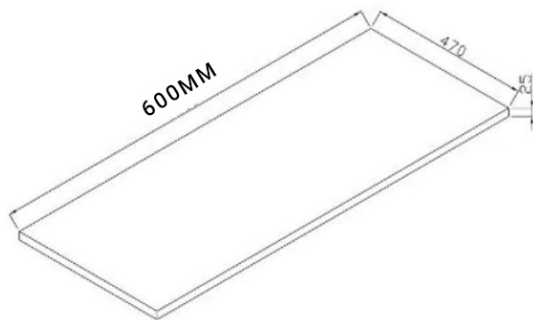

WHITE GLOSS MILAN TOP
(Includes Overflow)

MATTE WHITE MILAN TOP
(No Overflow. Drillable taphole onsite.)

CARE AND USE

Matt stone resin basins.

The matte finish on these products should be regularly wiped clean with non scouring, neutral wash solutions or a mild abrasive as required. For severe scratching use wet and dry sand papers beginning with 1000 grit or 800 grit if required. Rub only very lightly with plenty of water to avoid scratching.