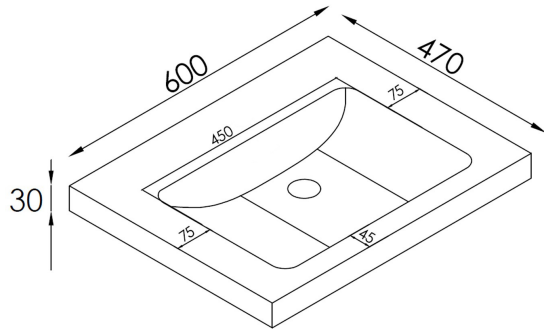

MATTE WHITE MILAN TOP
(No Overflow. Drillable taphole onsite.)