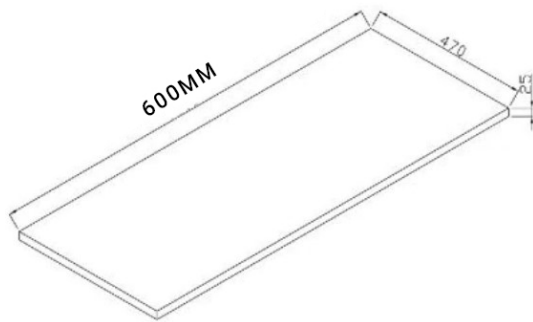

# CODE

Name:	Code Neo 600 Single Drawer Wall-Hung Vanity
Size:	586 (W) mm x 461 (D) mm x 430 (H) mm
Type:	Wall Hung Vanity
Material:	Recyclable Wood Plastic Composite Board (WPC) 100% Waterproof
Top Options:	White Gloss Milan, Matte White Milan, Matte White Slab Top (Or Custom)
Colours:	Satin White or Satin Black

**Notes:**

- Tapware, Wastes and Basins not included. Vanity must be installed by a qualified trades person, failure to do so may void the warranty.
- All Neo Vanities come with a Full 5 Year Warranty.
- Includes matching colored bracket covers
- German Hettich Runners
- Recommended hanging height, 890-910mm to top of selected Basin.

**WHITE GLOSS MILAN TOP**  
(Includes Overflow)

**MATTE WHITE MILAN TOP**  
(No Overflow. Drillable taphole onsite.)

**MATTE WHITE SLAB TOP**  
(Drillable taphole onsite.  
Centre Basin Only)