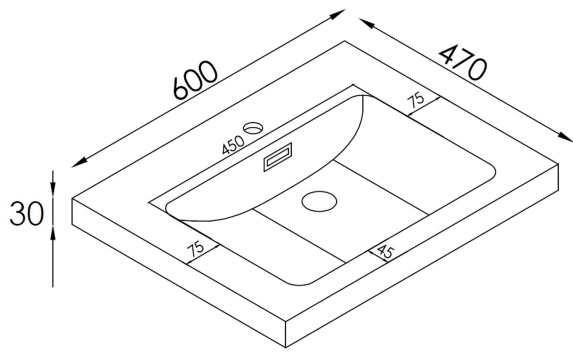

# CODE

Name:	Code Neo 600 Single Drawer Wall-Hung Vanity
Size:	586 (W) mm x 461 (D) mm x 430 (H) mm
Type:	Wall Hung Vanity
Material:	Recyclable Wood Plastic Composite Board (WPC) 100% Waterproof
Top Options:	White Gloss Milan, Matte White Milan, Matte White Slab Top (Or Custom)
Colours:	Satin White or Satin Black

**Notes:**

- Tapware, Wastes and Basins not included. Vanity must be installed by a qualified trades person, failure to do so may void the warranty.
- All Neo Vanities come with a Full 5 Year Warranty.
- Includes matching colored bracket covers
- German Hettich Runners
- Recommended hanging height, 890-910mm to top of selected Basin.

**WHITE GLOSS MILAN TOP**  
(Includes Overflow)

**MATTE WHITE MILAN TOP**  
(No Overflow. Drillable taphole onsite.)

**MATTE WHITE SLAB TOP**  
(Drillable taphole onsite.  
Centre Basin Only)