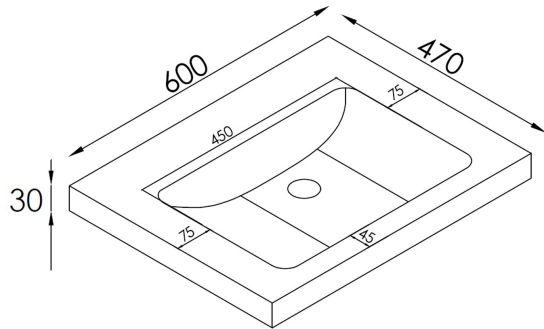

# CODE

Name:	Code Neo 600 Single Drawer Wall-Hung Vanity
Size:	586 (W) mm x 461 (D) mm x 430 (H) mm
Type:	Wall Hung Vanity
Material:	Recyclable Wood Plastic Composite Board (WPC) 100% Waterproof
Top Options:	White Gloss Milan, Matte White Milan, Matte White Slab Top (Or Custom)
Colours:	Satin White or Satin Black

**Notes:**

- Tapware, Wastes and Basins not included. Vanity must be installed by a qualified trades person, failure to do so may void the warranty.
- All Neo Vanities come with a Full 5 Year Warranty.
- Includes matching colored bracket covers
- German Hettich Runners
- Recommended hanging height, 890-910mm to top of selected Basin.

**WHITE GLOSS MILAN TOP**  
(Includes Overflow)

**MATTE WHITE MILAN TOP**  
(No Overflow. Drillable taphole onsite.)

**MATTE WHITE SLAB TOP**  
(Drillable taphole onsite.  
Centre Basin Only)