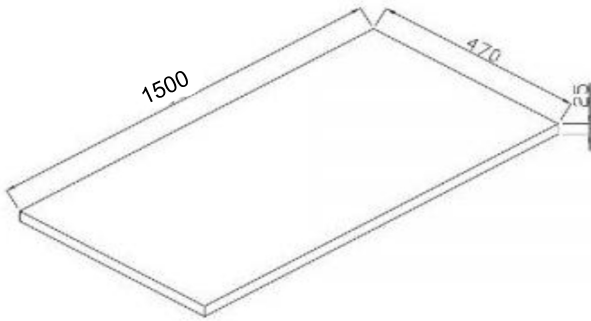

CODE

Name:	Code Neo 1500 2 Drawer Side by Side Wall-Hung Vanity
Size:	1486 (W) mm x 461 (D) mm x 430 (H) mm
Type:	Wall Hung Vanity
Material:	Recyclable Wood Plastic Composite Board (WPC) 100% Waterproof
Top Options:	White Gloss Milan, Matte White Milan, Matte White Slab Top (Or Custom)
Colours:	Satin White or Satin Black

Notes:

- Tapware, Wastes and Basins not included. Vanity must be installed by a qualified trades person, failure to do so may void the warranty.
- All Neo Vanities come with a Full 5 Year Warranty.
- Includes matching colored bracket covers
- German Hettich Runners
- Recommended hanging height, 890-910mm to top of selected Basin.

WHITE GLOSS MILAN TOP
(Includes Overflow)

MATTE WHITE MILAN TOP
(No Overflow. Drillable taphole onsite.)

MATTE WHITE SLAB TOP
(Drillable taphole onsite.
Centre Basin Only)

CARE AND USE

Matt stone resin basins.