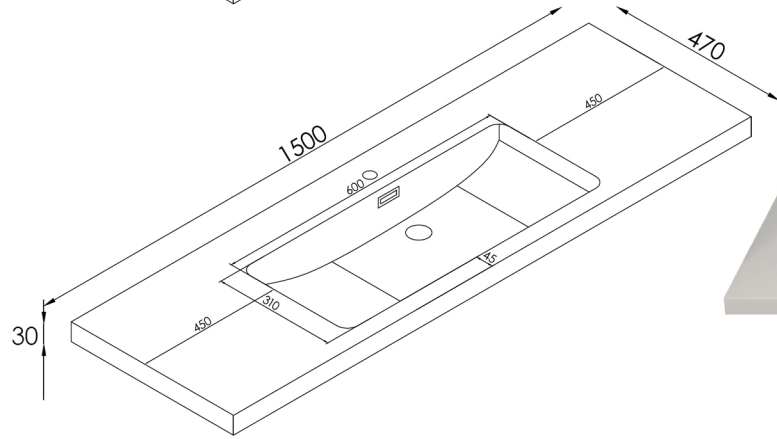

CODE

Name:	Code Neo 1500 2 Drawer Side by Side Wall-Hung Vanity
Size:	1486 (W) mm x 461 (D) mm x 430 (H) mm
Type:	Wall Hung Vanity
Material:	Recyclable Wood Plastic Composite Board (WPC) 100% Waterproof
Top Options:	White Gloss Milan, Matte White Milan, Matte White Slab Top (Or Custom)
Colours:	Satin White or Satin Black

Notes:

- Tapware, Wastes and Basins not included. Vanity must be installed by a qualified trades person, failure to do so may void the warranty.
- All Neo Vanities come with a Full 5 Year Warranty.
- Includes matching colored bracket covers
- German Hettich Runners
- Recommended hanging height, 890-910mm to top of selected Basin.

WHITE GLOSS MILAN TOP
(Includes Overflow)

MATTE WHITE MILAN TOP
(No Overflow. Drillable taphole onsite.)

MATTE WHITE SLAB TOP
(Drillable taphole onsite.
Centre Basin Only)

CARE AND USE

Matt stone resin basins.