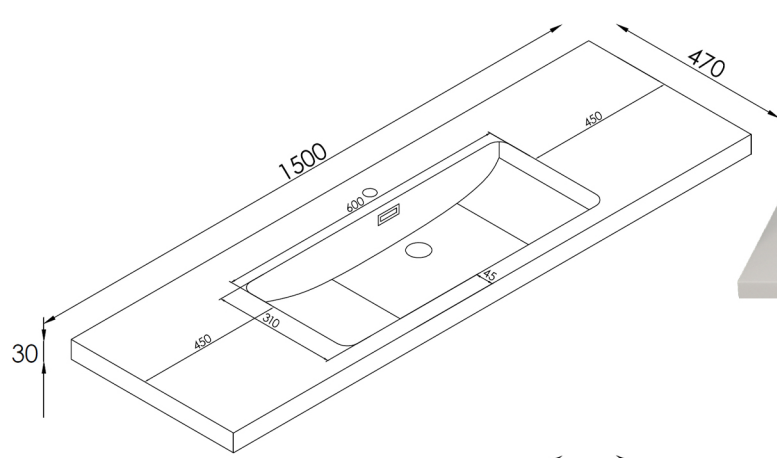

CODE

Name:	Code Neo 1500 2 Drawer Side by Side Wall-Hung Vanity
Size:	1486 (W) mm x 461 (D) mm x 430 (H) mm
Type:	Wall Hung Vanity
Material:	Recyclable Wood Plastic Composite Board (WPC) 100% Waterproof
Top Options:	White Gloss Milan, Matte White Milan, Matte White Slab Top (Or Custom)
Colours:	Satin White or Satin Black

Notes:

- Tapware, Wastes and Basins not included. Vanity must be installed by a qualified trades person, failure to do so may void the warranty.
- All Neo Vanities come with a Full 5 Year Warranty.
- Includes matching colored bracket covers
- German Hettich Runners
- Recommended hanging height, 890-910mm to top of selected Basin.

WHITE GLOSS MILAN TOP
(Includes Overflow)

MATTE WHITE MILAN TOP
(No Overflow. Drillable taphole onsite.)

MATTE WHITE SLAB TOP
(Drillable taphole onsite.
Centre Basin Only)

CARE AND USE

Matt stone resin basins.