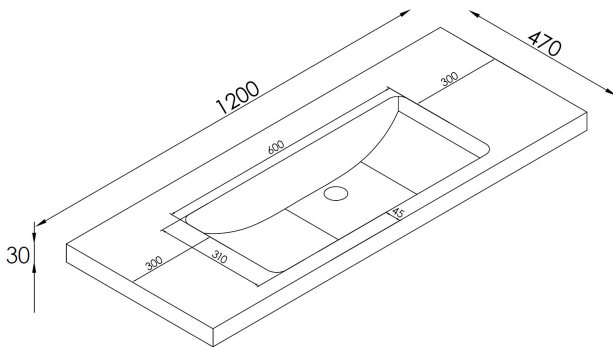

# CODE

Name:	Code Neo 1200 2 Drawer Wall-Hung Vanity
Size:	1186 (W) mm x 461 (D) mm x 550 (H) mm
Type:	Wall Hung Vanity
Material:	Recyclable Wood Plastic Composite Board (WPC) 100% Waterproof
Top Options:	White Gloss Milan, Matte White Milan, Matte White Slab Top (Or Custom)
Colours:	Satin White or Satin Black

**Notes:**

- Tapware, Wastes and Basins not included. Vanity must be installed by a qualified trades person, failure to do so may void the warranty.
- All Neo Vanities come with a Full 5 Year Warranty.
- Includes matching colored bracket covers
- German Hettich Runners
- Recommended hanging height, 890-910mm to top of selected Basin.

**WHITE GLOSS MILAN TOP**  
(Includes Overflow)

**MATTE WHITE MILAN TOP**  
(No Overflow. Drillable taphole onsite.)

**MATTE WHITE SLAB TOP**  
(Drillable taphole onsite.  
Centre Basin Only)