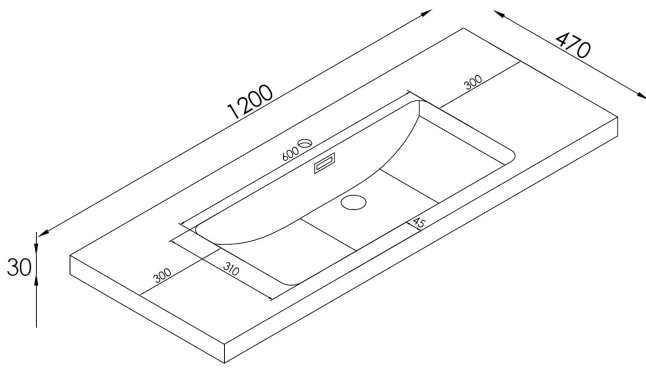

# CODE

Name:	Code Neo 1200 2 Drawer Wall-Hung Vanity
Size:	1186 (W) mm x 461 (D) mm x 550 (H) mm
Type:	Wall Hung Vanity
Material:	Recyclable Wood Plastic Composite Board (WPC) 100% Waterproof
Top Options:	White Gloss Milan, Matte White Milan, Matte White Slab Top (Or Custom)
Colours:	Satin White or Satin Black

**Notes:**

- Tapware, Wastes and Basins not included. Vanity must be installed by a qualified trades person, failure to do so may void the warranty.
- All Neo Vanities come with a Full 5 Year Warranty.
- Includes matching colored bracket covers
- German Hettich Runners
- Recommended hanging height, 890-910mm to top of selected Basin.

**WHITE GLOSS MILAN TOP**  
(Includes Overflow)

**MATTE WHITE MILAN TOP**  
(No Overflow. Drillable taphole onsite.)

**MATTE WHITE SLAB TOP**  
(Drillable taphole onsite.  
Centre Basin Only)