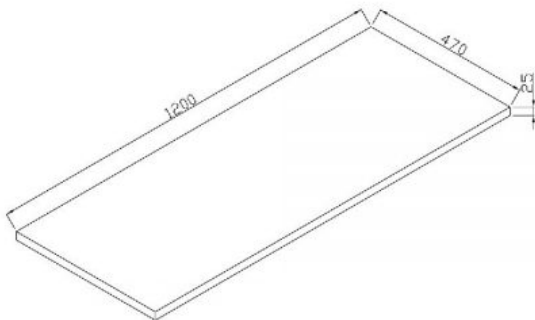

WHITE GLOSS MILAN TOP
(Includes Overflow)

MATTE WHITE MILAN TOP
(No Overflow. Drillable taphole onsite.)

CARE AND USE

Matt stone resin basins.

The matte finish on these products should be regularly wiped clean with non scouring, neutral wash solutions or a mild abrasive as required. For severe scratching use wet and dry sand papers beginning with 1000 grit or 800 grit if required. Rub only very lightly with plenty of water to avoid scratching.