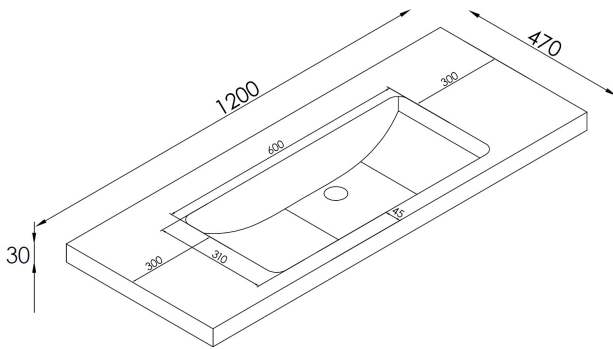

# CODE

|              |  |
|--------------|--|
| Name:        | Code Neo 1200 Single Drawer Wall-Hung Vanity                           |
| Size:        | 1186 (W) mm x 461 (D) mm x 430 (H) mm                                  |
| Type:        | Wall Hung Vanity   |
| Material:    | Recyclable Wood Plastic Composite Board (WPC) 100% Waterproof          |
| Top Options: | White Gloss Milan, Matte White Milan, Matte White Slab Top (Or Custom) |
| Colours:     | Satin White or Satin Black   |

**Notes:**

- Tapware, Wastes and Basins not included. Vanity must be installed by a qualified trades person, failure to do so may void the warranty.
- All Neo Vanities come with a Full 5 Year Warranty.
- Includes matching colored bracket covers
- German Hettich Runners
- Recommended hanging height, 890-910mm to top of selected Basin.

**WHITE GLOSS MILAN TOP**  
(Includes Overflow)

**MATTE WHITE MILAN TOP**  
(No Overflow. Drillable taphole onsite.)

**MATTE WHITE SLAB TOP**  
(Drillable taphole onsite.  
Centre Basin Only)