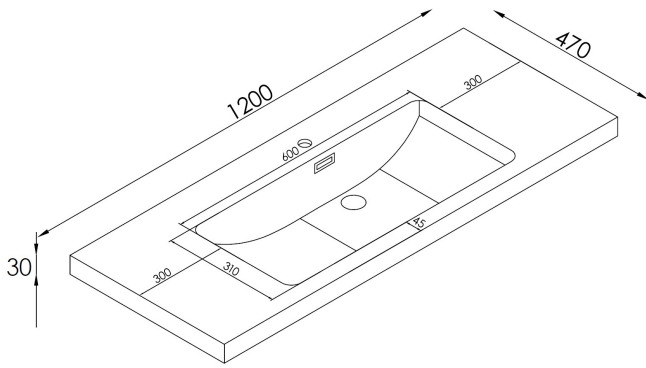

# CODE

|              |  |
|--------------|--|
| Name:        | Code Neo 1200 Single Drawer Wall-Hung Vanity                           |
| Size:        | 1186 (W) mm x 461 (D) mm x 430 (H) mm                                  |
| Type:        | Wall Hung Vanity   |
| Material:    | Recyclable Wood Plastic Composite Board (WPC) 100% Waterproof          |
| Top Options: | White Gloss Milan, Matte White Milan, Matte White Slab Top (Or Custom) |
| Colours:     | Satin White or Satin Black   |

**Notes:**

- Tapware, Wastes and Basins not included. Vanity must be installed by a qualified trades person, failure to do so may void the warranty.
- All Neo Vanities come with a Full 5 Year Warranty.
- Includes matching colored bracket covers
- German Hettich Runners
- Recommended hanging height, 890-910mm to top of selected Basin.

**WHITE GLOSS MILAN TOP**  
(Includes Overflow)

**MATTE WHITE MILAN TOP**  
(No Overflow. Drillable taphole onsite.)

**MATTE WHITE SLAB TOP**  
(Drillable taphole onsite.  
Centre Basin Only)