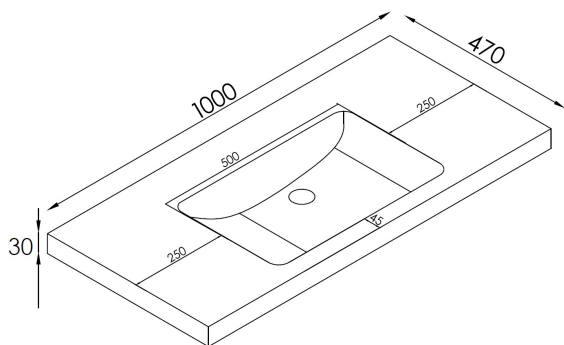

MATTE WHITE MILAN TOP
(No Overflow. Drillable taphole onsite.)