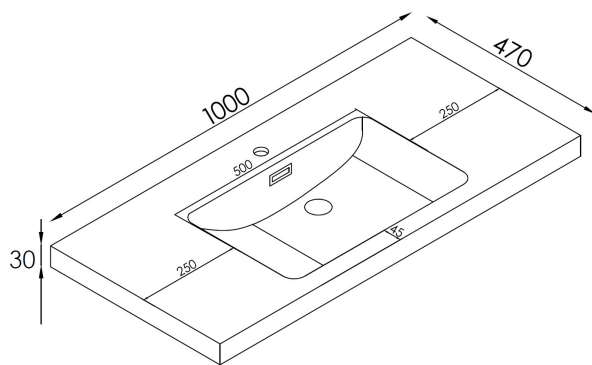

CODE

Name:	Code Neo 1000 2 Drawer Wall-Hung Vanity
Size:	986 (W) mm x 461 (D) mm x 550 (H) mm
Type:	Wall Hung Vanity
Material:	Recyclable Wood Plastic Composite Board (WPC) 100% Waterproof
Top Options:	White Gloss Milan, Matte White Milan, Matte White Slab Top (Or Custom)
Colours:	Satin White or Satin Black

Notes:

- Tapware, Wastes and Basins not included. Vanity must be installed by a qualified trades person, failure to do so may void the warranty.
- All Neo Vanities come with a Full 5 Year Warranty.
- Includes matching colored bracket covers
- German Hettich Runners
- Recommended hanging height, 890-910mm to top of selected Basin.

WHITE GLOSS MILAN TOP
(Includes Overflow)

MATTE WHITE MILAN TOP
(No Overflow. Drillable taphole onsite.)

MATTE WHITE SLAB TOP
(Drillable taphole onsite.
Centre Basin Only)

CARE AND USE

Matt stone resin basins.