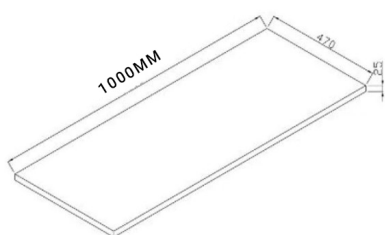

WHITE GLOSS MILAN TOP
(Includes Overflow)

MATTE WHITE MILAN TOP
(No Overflow. Drillable taphole onsite.)

CARE AND USE

Matt stone resin basins.

The matte finish on these products should be regularly wiped clean with non scouring, neutral wash solutions or a mild abrasive as required. For severe scratching use wet and dry sand papers beginning with 1000 grit or 800 grit if required. Rub only very lightly with plenty of water to avoid scratching.