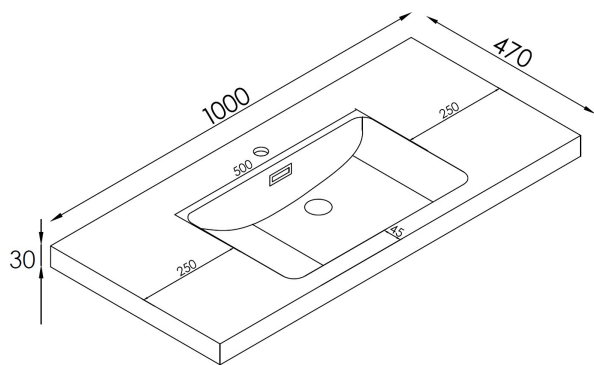

**CODE**

Name:	Code Neo 1000 Single Drawer Wall-Hung Vanity
Size:	986 (W) mm x 461 (D) mm x 430 (H) mm
Type:	Wall Hung Vanity
Material:	Recyclable Wood Plastic Composite Board (WPC) 100% Waterproof
Top Options:	White Gloss Milan, Matte White Milan, Matte White Slab Top (Or Custom)
Colours:	Satin White or Satin Black

**Notes:**

- Tapware, Wastes and Basins not included. Vanity must be installed by a qualified trades person, failure to do so may void the warranty.
- All Neo Vanities come with a Full 5 Year Warranty.
- Includes matching colored bracket covers
- German Hettich Runners
- Recommended hanging height, 890-910mm to top of selected Basin.

**WHITE GLOSS MILAN TOP**  
(Includes Overflow)

**MATTE WHITE MILAN TOP**  
(No Overflow. Drillable taphole onsite.)

**MATTE WHITE SLAB TOP**  
(Drillable taphole onsite.  
Centre Basin Only)