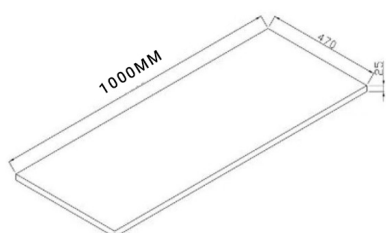

**CODE**

Name:	Code Neo 1000 Single Drawer Wall-Hung Vanity
Size:	986 (W) mm x 461 (D) mm x 430 (H) mm
Type:	Wall Hung Vanity
Material:	Recyclable Wood Plastic Composite Board (WPC) 100% Waterproof
Top Options:	White Gloss Milan, Matte White Milan, Matte White Slab Top (Or Custom)
Colours:	Satin White or Satin Black

**Notes:**

- Tapware, Wastes and Basins not included. Vanity must be installed by a qualified trades person, failure to do so may void the warranty.
- All Neo Vanities come with a Full 5 Year Warranty.
- Includes matching colored bracket covers
- German Hettich Runners
- Recommended hanging height, 890-910mm to top of selected Basin.

**WHITE GLOSS MILAN TOP**  
(Includes Overflow)

**MATTE WHITE MILAN TOP**  
(No Overflow. Drillable taphole onsite.)

**MATTE WHITE SLAB TOP**  
(Drillable taphole onsite.  
Centre Basin Only)