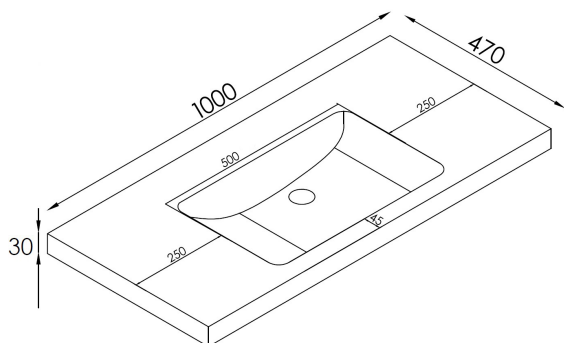

**CODE**

Name:	Code Neo 1000 Single Drawer Wall-Hung Vanity
Size:	986 (W) mm x 461 (D) mm x 430 (H) mm
Type:	Wall Hung Vanity
Material:	Recyclable Wood Plastic Composite Board (WPC) 100% Waterproof
Top Options:	White Gloss Milan, Matte White Milan, Matte White Slab Top (Or Custom)
Colours:	Satin White or Satin Black

**Notes:**

- Tapware, Wastes and Basins not included. Vanity must be installed by a qualified trades person, failure to do so may void the warranty.
- All Neo Vanities come with a Full 5 Year Warranty.
- Includes matching colored bracket covers
- German Hettich Runners
- Recommended hanging height, 890-910mm to top of selected Basin.

**WHITE GLOSS MILAN TOP**  
(Includes Overflow)

**MATTE WHITE MILAN TOP**  
(No Overflow. Drillable taphole onsite.)

**MATTE WHITE SLAB TOP**  
(Drillable taphole onsite.  
Centre Basin Only)