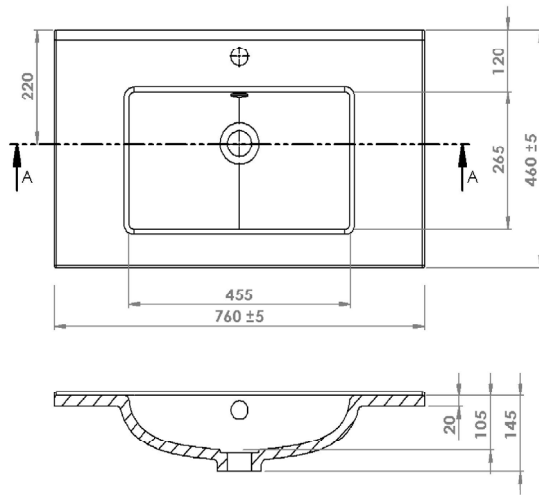

Note: All measurements shown are in millimetres. Sizes are nominal.

SPECIFICATION SHEET

1200mm Single Basin Options

Clasico

Vitreous China with Overflow
4230

W1210 x D465 x H20

SPECIFICATION SHEET

Citi 900mm 2 Drawer Floor Vanity

TOP VIEW

SPECIFICATION SHEET

900mm Basin Options

Clasico

Vitreous China with Overflow
4225

W910 x D465 x H20

SPECIFICATION SHEET

Citi 750mm 2 Drawer Floor Vanity

Raft Wood
3210RW

Cinder
3210C

Hickory Oak
3210HO

Smoked Walnut
3210SW

Technical Details

Note: All measurements shown are in millimetres. Sizes are nominal.

SPECIFICATION SHEET

750mm Basin Options

Clasico

Vitreous China with Overflow
4220

W760 x D465 x H20

SPECIFICATION SHEET

Citi 600mm 2 Drawer Floor Vanity

Features

- Floorstanding
- 2 Drawers
- Single Basin
- Gloss White: 2-pack urethane on MRF
- Colours: Laminate finish
- Dimensions: H820 x W600 x D465