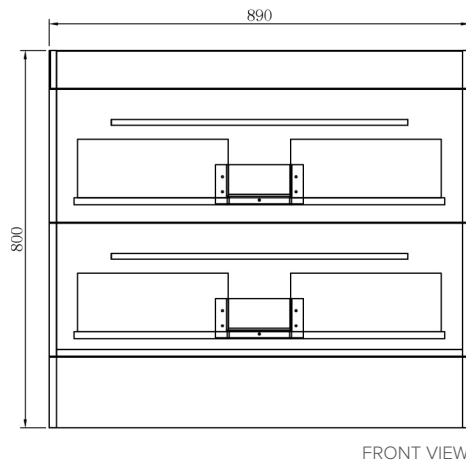

Features

- Floorstanding
- 2 Drawers
- Single Basin
- Gloss White: 2-pack urethane on MRF
- Colours: Laminate finish
- Dimensions: H820 x W900 x D465

Colour Options with Code

Gloss White
3230

Ridge Oak
3230RO

Raft Wood
3230RW

Cinder
3230C

Hickory Oak
3230HO

Smoked Walnut
3230SW

Technical Details

Note: All measurements shown are in millimetres. Sizes are nominal.

FRONT VIEW

SIDE VIEW

Features

- Floorstanding
- 2 Drawers
- Single Basin
- Gloss White: 2-pack urethane on MRF
- Colours: Laminate finish
- Dimensions: H820 x W750 x D465

Colour Options with Code

Gloss White
3210

Ridge Oak
3210RO

Clasico

Vitreous China with Overflow
4220

W760 x D465 x H20

SPECIFICATION SHEET

Citi 600mm 2 Drawer Floor Vanity

Features

- Floorstanding
- 2 Drawers
- Single Basin
- Gloss White: 2-pack urethane on MRF
- Colours: Laminate finish
- Dimensions: H820 x W600 x D465