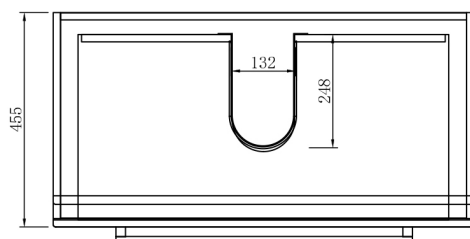

Note: All measurements shown are in millimetres. Sizes are nominal.

SPECIFICATION SHEET

1200mm Single Basin Options

Clasico

Vitreous China with Overflow
4230

W1210 x D465 x H20

SPECIFICATION SHEET

Citi 900mm 2 Drawer Floor Vanity

Features

- Floorstanding
- 2 Drawers
- Single Basin
- Gloss White: 2-pack urethane on MRF
- Colours: Laminate finish
- Dimensions: H820 x W900 x D465

Colour Options with Code

Gloss White
3230

Ridge Oak
3230RO

Raft Wood
3230RW

Cinder
3230C

Hickory Oak
3230HO

Smoked Walnut
3230SW

Technical Details

Note: All measurements shown are in millimetres. Sizes are nominal.

FRONT VIEW

SIDE VIEW

TOP VIEW

SPECIFICATION SHEET

900mm Basin Options

Clasico

Vitreous China with Overflow
4225

W910 x D465 x H20

SPECIFICATION SHEET

Citi 750mm 2 Drawer Floor Vanity