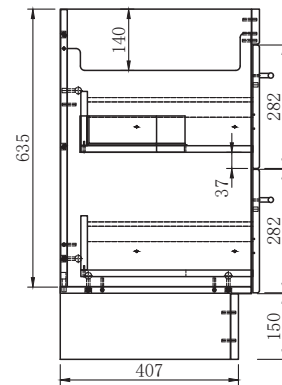

SPECIFICATION SHEET

Citi 1200mm 4 Drawer Double Basin Floor Vanity

Features

- Floorstanding
- 4 Drawers
- Double Basin
- Gloss White: 2-pack urethane on MRF
- Colours: Laminate finish
- Dimensions: H820 x W1200 x D465

Note: All measurements shown are in millimetres. Sizes are nominal.

FRONT VIEW

SIDE VIEW

TOP VIEW

SPECIFICATION SHEET

1200mm Double Basin Options

Clasico

Vitreous China with Overflow
4235

W1200 x D460 x H20

SPECIFICATION SHEET

Citi 1200mm 4 Drawer Floor Vanity

Features

- Floorstanding
- 4 Drawers
- Single Basin
- Gloss White: 2-pack urethane on MRF
- Colours: Laminate finish
- Dimensions: H820 x W1200 x D465

Note: All measurements shown are in millimetres. Sizes are nominal.

SPECIFICATION SHEET

1200mm Single Basin Options

Clasico

Vitreous China with Overflow
4230

W1210 x D465 x H20

SPECIFICATION SHEET

Citi 900mm 2 Drawer Floor Vanity