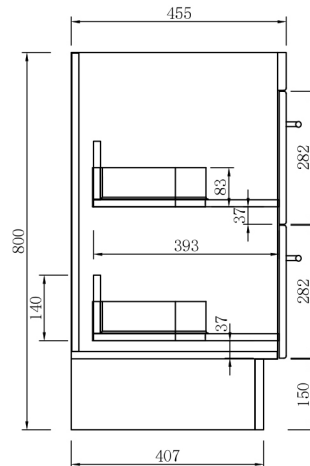

Note: All measurements shown are in millimetres. Sizes are nominal.

SPECIFICATION SHEET

1200mm Single Basin Options

Clasico

Vitreous China with Overflow
4230

W1210 x D465 x H20

SPECIFICATION SHEET

Citi 900mm 2 Drawer Floor Vanity

Raft Wood
3230RW

Cinder
3230C

Hickory Oak
3230HO

Smoked Walnut
3230SW

Technical Details

Note: All measurements shown are in millimetres. Sizes are nominal.

FRONT VIEW

SIDE VIEW

TOP VIEW

SPECIFICATION SHEET

900mm Basin Options

Clasico

Vitreous China with Overflow
4225

W910 x D465 x H20

SPECIFICATION SHEET

Citi 750mm 2 Drawer Floor Vanity

Clasico

Vitreous China with Overflow
4220

W760 x D465 x H20

SPECIFICATION SHEET

Citi 600mm 2 Drawer Floor Vanity

Features

- Floorstanding
- 2 Drawers
- Single Basin
- Gloss White: 2-pack urethane on MRF
- Colours: Laminate finish
- Dimensions: H820 x W600 x D465