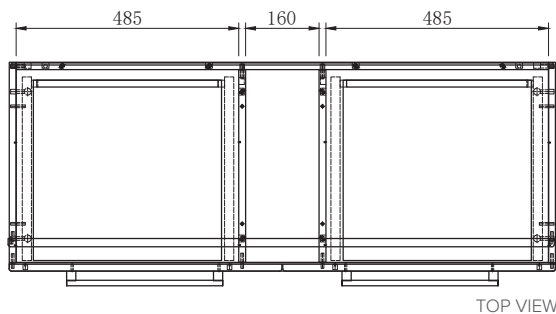

Note: All measurements shown are in millimetres. Sizes are nominal.

FRONT VIEW

SIDE VIEW

TOP VIEW

SPECIFICATION SHEET

1200mm Double Basin Options

Clasico

Vitreous China with Overflow
4235

W1200 x D460 x H20

SPECIFICATION SHEET

Citi 1200mm 4 Drawer Floor Vanity

Features

- Floorstanding
- 4 Drawers
- Single Basin
- Gloss White: 2-pack urethane on MRF
- Colours: Laminate finish
- Dimensions: H820 x W1200 x D465

Note: All measurements shown are in millimetres. Sizes are nominal.

SPECIFICATION SHEET

1200mm Single Basin Options

Clasico

Vitreous China with Overflow
4230

W1210 x D465 x H20

SPECIFICATION SHEET

Citi 900mm 2 Drawer Floor Vanity

Features

- Floorstanding
- 2 Drawers
- Single Basin
- Gloss White: 2-pack urethane on MRF
- Colours: Laminate finish
- Dimensions: H820 x W900 x D465

Colour Options with Code

Gloss White
3230

Ridge Oak
3230RO