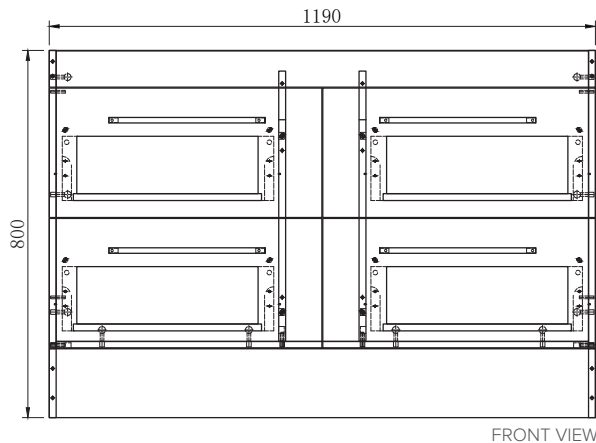

SPECIFICATION SHEET

Citi 1200mm 4 Drawer Double Basin Floor Vanity

Features

- Floorstanding
- 4 Drawers
- Double Basin
- Gloss White: 2-pack urethane on MRF
- Colours: Laminate finish
- Dimensions: H820 x W1200 x D465

W1200 x D460 x H20

SPECIFICATION SHEET

Citi 1200mm 4 Drawer Floor Vanity

Features

- Floorstanding
- 4 Drawers
- Single Basin
- Gloss White: 2-pack urethane on MRF
- Colours: Laminate finish
- Dimensions: H820 x W1200 x D465

Note: All measurements shown are in millimetres. Sizes are nominal.

SPECIFICATION SHEET

1200mm Single Basin Options

Clasico

Vitreous China with Overflow
4230

W1210 x D465 x H20

SPECIFICATION SHEET

Citi 900mm 2 Drawer Floor Vanity

Features

- Floorstanding
- 2 Drawers
- Single Basin
- Gloss White: 2-pack urethane on MRF
- Colours: Laminate finish
- Dimensions: H820 x W900 x D465

Colour Options with Code

Gloss White
3230

Ridge Oak
3230RO