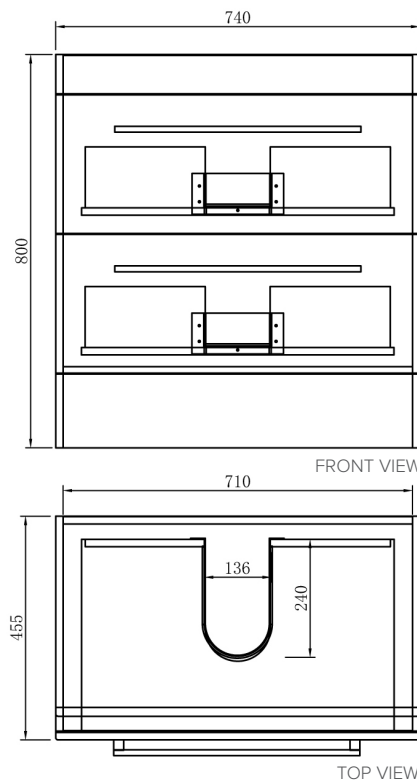

Note: All measurements shown are in millimetres. Sizes are nominal.

SPECIFICATION SHEET

1200mm Single Basin Options

Clasico

Vitreous China with Overflow
4230

W1210 x D465 x H20

SPECIFICATION SHEET

Citi 900mm 2 Drawer Floor Vanity

Features

- Floorstanding
- 2 Drawers
- Single Basin
- Gloss White: 2-pack urethane on MRF
- Colours: Laminate finish
- Dimensions: H820 x W750 x D465

Colour Options with Code

Gloss White
3210

Ridge Oak
3210RO

Raft Wood
3210RW

Cinder
3210C

Hickory Oak
3210HO

Smoked Walnut
3210SW

Technical Details

Note: All measurements shown are in millimetres. Sizes are nominal.

SPECIFICATION SHEET

750mm Basin Options

Clasico

Vitreous China with Overflow
4220

W760 x D465 x H20

SPECIFICATION SHEET

Citi 600mm 2 Drawer Floor Vanity

Features

- Floorstanding
- 2 Drawers
- Single Basin
- Gloss White: 2-pack urethane on MRF
- Colours: Laminate finish
- Dimensions: H820 x W600 x D465