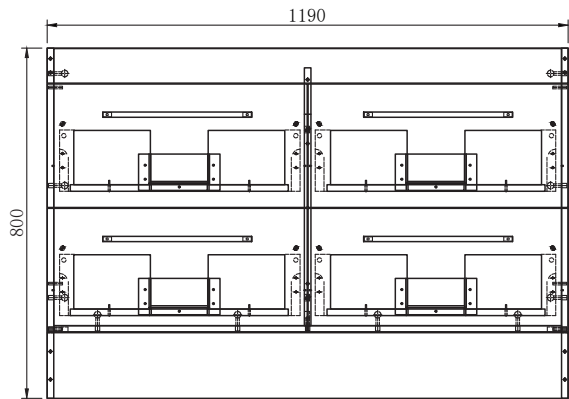

SPECIFICATION SHEET

Citi 1200mm 4 Drawer Double Basin Floor Vanity

Features

- Floorstanding
- 4 Drawers
- Double Basin
- Gloss White: 2-pack urethane on MRF
- Colours: Laminate finish
- Dimensions: H820 x W1200 x D465

Note: All measurements shown are in millimetres. Sizes are nominal.

FRONT VIEW

SIDE VIEW

TOP VIEW

SPECIFICATION SHEET

1200mm Double Basin Options

Clasico

Vitreous China with Overflow
4235

W1200 x D460 x H20

SPECIFICATION SHEET

Citi 1200mm 4 Drawer Floor Vanity

Features

- Floorstanding
- 4 Drawers
- Single Basin
- Gloss White: 2-pack urethane on MRF
- Colours: Laminate finish
- Dimensions: H820 x W1200 x D465

Note: All measurements shown are in millimetres. Sizes are nominal.

SPECIFICATION SHEET

1200mm Single Basin Options

Clasico

Vitreous China with Overflow
4230

W1210 x D465 x H20

SPECIFICATION SHEET

Citi 900mm 2 Drawer Floor Vanity