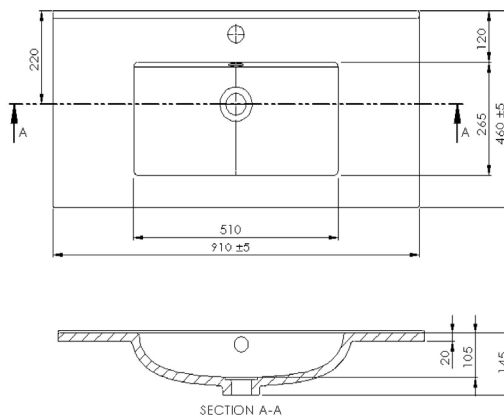

Note: All measurements shown are in millimetres. Sizes are nominal.

SPECIFICATION SHEET

1200mm Single Basin Options

Clasico

Vitreous China with Overflow
4230

W1210 x D465 x H20

SPECIFICATION SHEET

Citi 900mm 2 Drawer Floor Vanity

TOP VIEW

SPECIFICATION SHEET

900mm Basin Options

Clasico

Vitreous China with Overflow
4225

W910 x D465 x H20

SPECIFICATION SHEET

Citi 750mm 2 Drawer Floor Vanity

Raft Wood
3210RW

Cinder
3210C

Hickory Oak
3210HO

Smoked Walnut
3210SW

Technical Details

Note: All measurements shown are in millimetres. Sizes are nominal.

SPECIFICATION SHEET

750mm Basin Options

Clasico

Vitreous China with Overflow
4220

W760 x D465 x H20

SPECIFICATION SHEET

Citi 600mm 2 Drawer Floor Vanity

Features

- Floorstanding
- 2 Drawers
- Single Basin
- Gloss White: 2-pack urethane on MRF
- Colours: Laminate finish
- Dimensions: H820 x W600 x D465