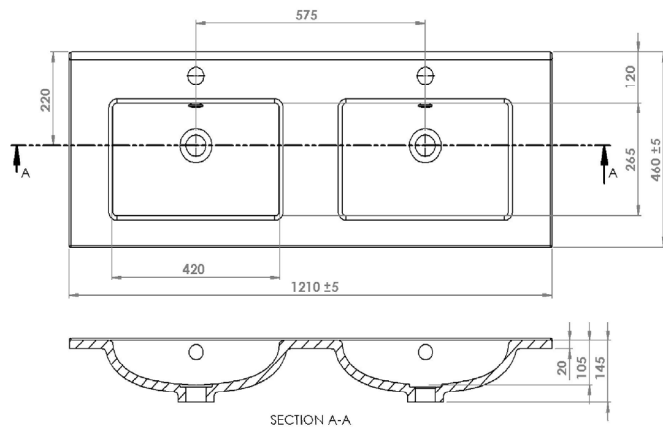

SPECIFICATION SHEET

Citi 1200mm 4 Drawer Double Basin Floor Vanity

Features

- Floorstanding
- 4 Drawers
- Double Basin
- Gloss White: 2-pack urethane on MRF
- Colours: Laminate finish
- Dimensions: H820 x W1200 x D465

Note: All measurements shown are in millimetres. Sizes are nominal.

FRONT VIEW

SIDE VIEW

TOP VIEW

SPECIFICATION SHEET

1200mm Double Basin Options

Clasico

Vitreous China with Overflow
4235

W1200 x D460 x H20

SPECIFICATION SHEET

Citi 1200mm 4 Drawer Floor Vanity

Features

- Floorstanding
- 4 Drawers
- Single Basin
- Gloss White: 2-pack urethane on MRF
- Colours: Laminate finish
- Dimensions: H820 x W1200 x D465

Note: All measurements shown are in millimetres. Sizes are nominal.

SPECIFICATION SHEET

1200mm Single Basin Options

Clasico

Vitreous China with Overflow
4230

W1210 x D465 x H20

SPECIFICATION SHEET

Citi 900mm 2 Drawer Floor Vanity