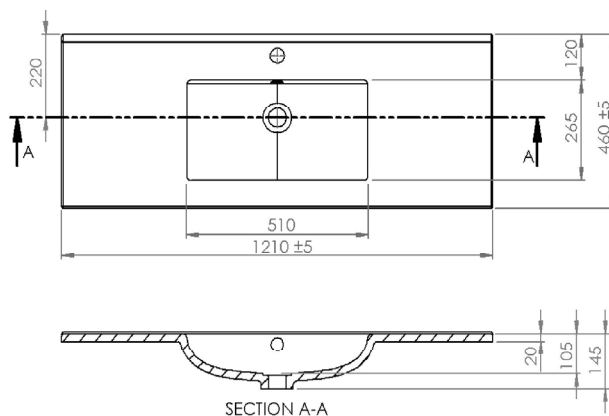

Note: All measurements shown are in millimetres. Sizes are nominal.

FRONT VIEW

SIDE VIEW

TOP VIEW

SPECIFICATION SHEET

1200mm Double Basin Options

Clasico

Vitreous China with Overflow
4235

W1200 x D460 x H20

SPECIFICATION SHEET

Citi 1200mm 4 Drawer Floor Vanity

Features

- Floorstanding
- 4 Drawers
- Single Basin
- Gloss White: 2-pack urethane on MRF
- Colours: Laminate finish
- Dimensions: H820 x W1200 x D465

Note: All measurements shown are in millimetres. Sizes are nominal.

SPECIFICATION SHEET

1200mm Single Basin Options

Clasico

Vitreous China with Overflow
4230

W1210 x D465 x H20

SPECIFICATION SHEET

Citi 900mm 2 Drawer Floor Vanity

TOP VIEW

SPECIFICATION SHEET

900mm Basin Options

Clasico

Vitreous China with Overflow
4225

W910 x D465 x H20

SPECIFICATION SHEET

Citi 750mm 2 Drawer Floor Vanity