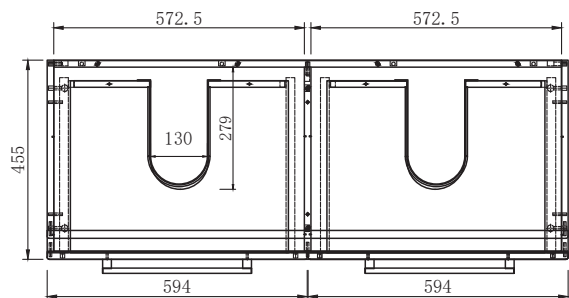

SPECIFICATION SHEET

Citi 1200mm 4 Drawer Double Basin Floor Vanity

Features

- Floorstanding
- 4 Drawers
- Double Basin
- Gloss White: 2-pack urethane on MRF
- Colours: Laminate finish
- Dimensions: H820 x W1200 x D465

Note: All measurements shown are in millimetres. Sizes are nominal.

FRONT VIEW

SIDE VIEW

TOP VIEW

SPECIFICATION SHEET

1200mm Double Basin Options

Clasico

Vitreous China with Overflow
4235

W1200 x D460 x H20

SPECIFICATION SHEET

Citi 1200mm 4 Drawer Floor Vanity

Features

- Floorstanding
- 4 Drawers
- Single Basin
- Gloss White: 2-pack urethane on MRF
- Colours: Laminate finish
- Dimensions: H820 x W1200 x D465

Note: All measurements shown are in millimetres. Sizes are nominal.

SPECIFICATION SHEET

1200mm Single Basin Options

Clasico

Vitreous China with Overflow
4230

W1210 x D465 x H20

SPECIFICATION SHEET

Citi 900mm 2 Drawer Floor Vanity