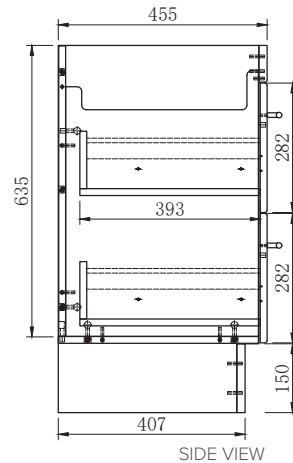

Note: All measurements shown are in millimetres. Sizes are nominal.

FRONT VIEW

SIDE VIEW

TOP VIEW

SPECIFICATION SHEET

1200mm Double Basin Options

Clasico

Vitreous China with Overflow
4235

W1200 x D460 x H20

SPECIFICATION SHEET

Citi 1200mm 4 Drawer Floor Vanity

Features

- Floorstanding
- 4 Drawers
- Single Basin
- Gloss White: 2-pack urethane on MRF
- Colours: Laminate finish
- Dimensions: H820 x W1200 x D465

Note: All measurements shown are in millimetres. Sizes are nominal.

SPECIFICATION SHEET

1200mm Single Basin Options

Clasico

Vitreous China with Overflow
4230

W1210 x D465 x H20

SPECIFICATION SHEET

Citi 900mm 2 Drawer Floor Vanity

TOP VIEW

SPECIFICATION SHEET

900mm Basin Options

Clasico

Vitreous China with Overflow
4225

W910 x D465 x H20

SPECIFICATION SHEET

Citi 750mm 2 Drawer Floor Vanity