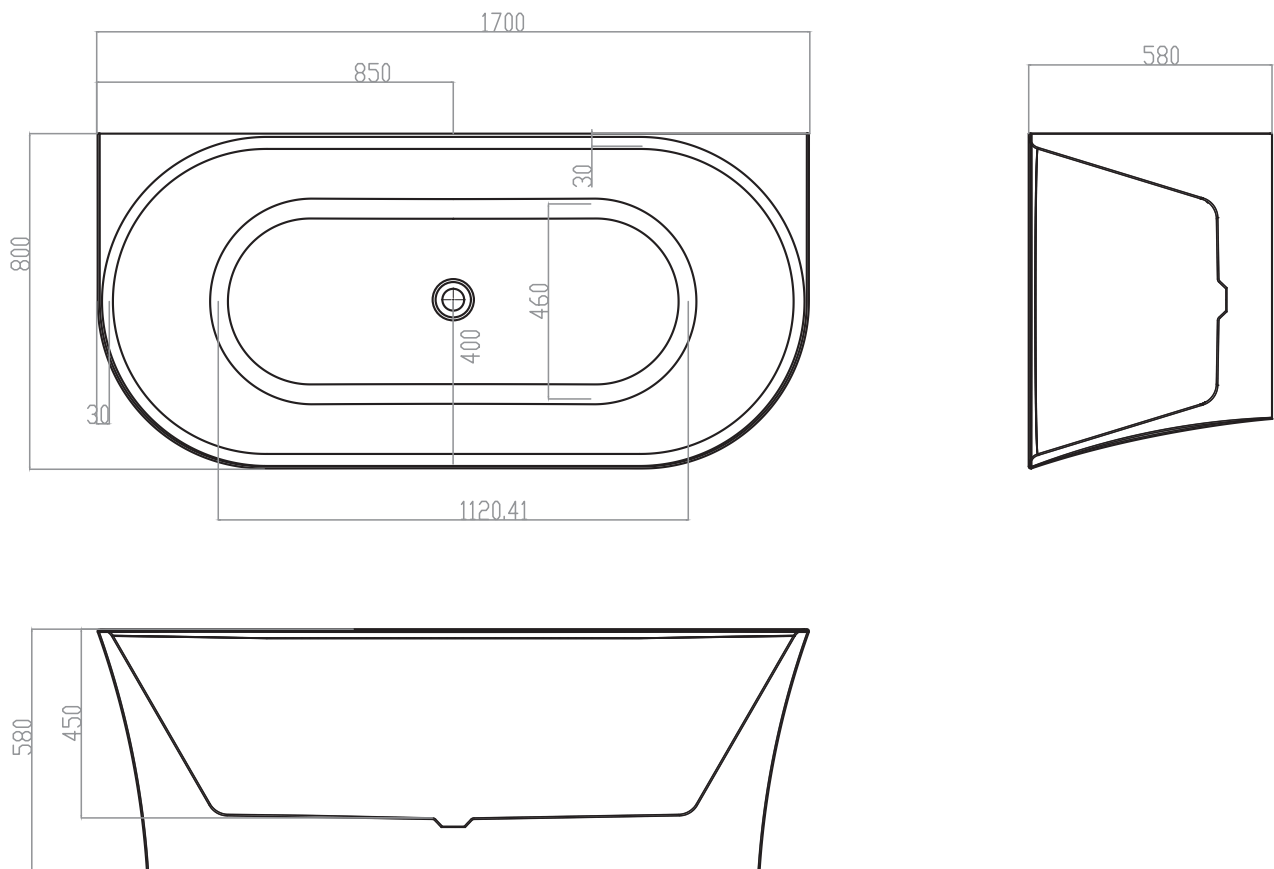

SPECIFICATION SHEET

CHARLTON 1700 BACK-TO-WALL BATH

CODE: 7826

Features

- Made from easy to clean sanitary grade acrylic
- Fibreglass laminate reinforced for optimum strength
- Adjustable feet for levelling.
- Requires a 40mm waste (not included) [See products 2280, 2202]
- Top fix bath waste & low profile bath trap is recommended [See product 2204]
- Dimensions: L1700 X W800 X D580

Technical Details

Note: All measurements shown are in millimetres. Sizes are nominal.

SPECIFICATION SHEET

CHARLTON 1500 BACK-TO-WALL BATH

CODE: 7824

Features

- Made from easy to clean sanitary grade acrylic
- Fibreglass laminate reinforced for optimum strength
- Adjustable feet for levelling.
- Requires a 40mm waste (not included) [See products 2280, 2202]
- Top fix bath waste & low profile bath trap is recommended [See product 2204]
- Dimensions: L1500 X W750 X D580

Technical Details

Note: All measurements shown are in millimetres. Sizes are nominal.