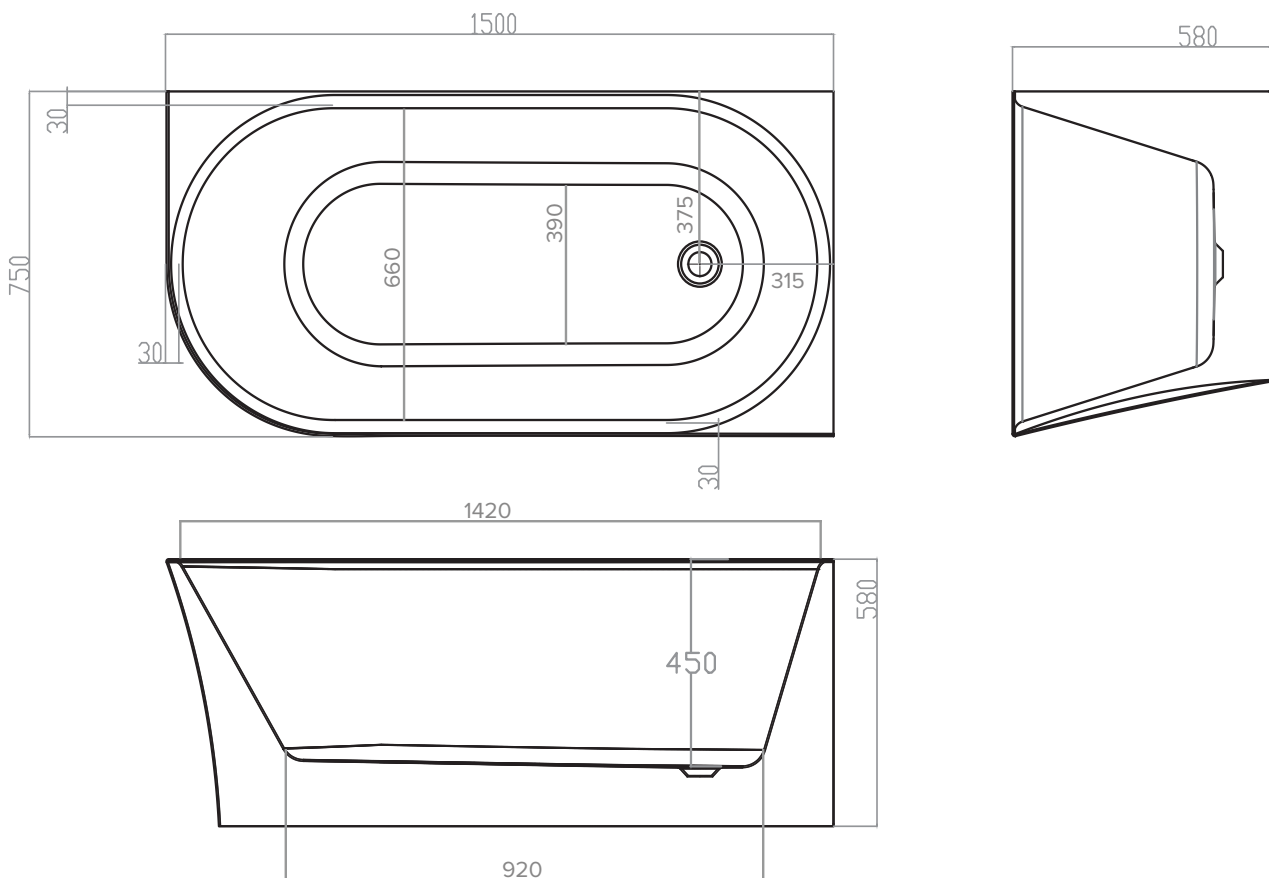

Technical Details

Note: All measurements shown are in millimetres. Sizes are nominal.

SPECIFICATION SHEET

CHARLTON 1700 BACK-TO-WALL LEFT CORNER BATH

CODE: 7834L (Left Corner)

Features

- Left corner back-to-wall bath
- Made from easy to clean sanitary grade acrylic
- Fibreglass laminate reinforced for optimum strength
- Adjustable feet for levelling.
- Requires a 40mm waste (not included) [See products 2280, 2202]
- Top fix bath waste & low profile bath trap is recommended [See product 2204]
- Dimensions: L1700 X W800 X D580

Technical Details

Note: All measurements shown are in millimetres. Sizes are nominal.

SPECIFICATION SHEET

CHARLTON 1500 BACK-TO-WALL RIGHT CORNER BATH

CODE: 7830R (Right Corner)

Features

- Right corner back-to-wall bath
- Made from easy to clean sanitary grade acrylic
- Fibreglass laminate reinforced for optimum strength
- Adjustable feet for levelling.
- Requires a 40mm waste (not included) [See products 2280, 2202]
- Top fix bath waste & low profile bath trap is recommended [See product 2204]
- Dimensions: L1500 X W750 X D580

Technical Details

Note: All measurements shown are in millimetres. Sizes are nominal.

SPECIFICATION SHEET

CHARLTON 1500 BACK-TO-WALL LEFT CORNER BATH

CODE: 7830L (Left Corner)

Features

- Left corner back-to-wall bath
- Made from easy to clean sanitary grade acrylic
- Fibreglass laminate reinforced for optimum strength
- Adjustable feet for levelling.
- Requires a 40mm waste (not included) [See products 2280, 2202]
- Top fix bath waste & low profile bath trap is recommended [See product 2204]
- Dimensions: L1500 X W750 X D580

Technical Details

Note: All measurements shown are in millimetres. Sizes are nominal.