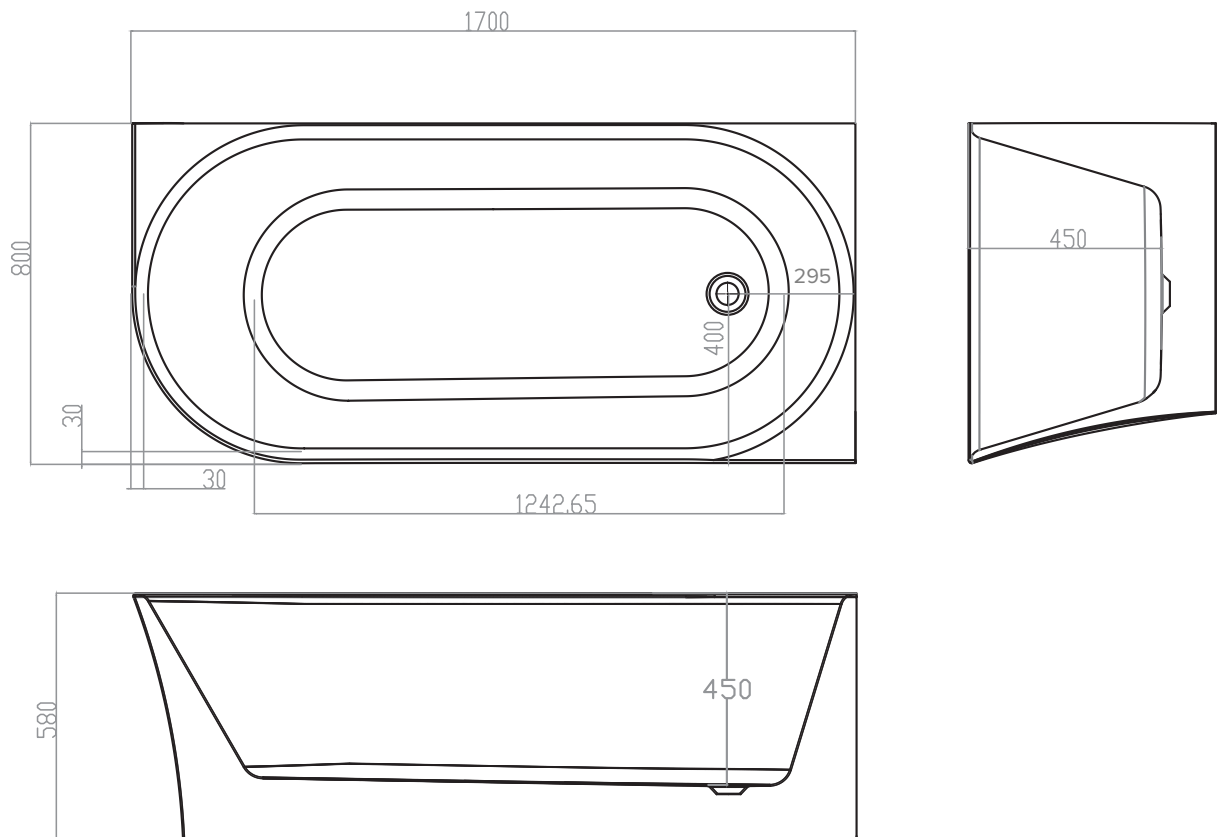

SPECIFICATION SHEET

CHARLTON 1700 BACK-TO-WALL RIGHT CORNER BATH

CODE: 7834R (Right Corner)

Features

- Right corner back-to-wall bath
- Made from easy to clean sanitary grade acrylic
- Fibreglass laminate reinforced for optimum strength
- Adjustable feet for levelling.
- Requires a 40mm waste (not included) [See products 2280, 2202]
- Top fix bath waste & low profile bath trap is recommended [See product 2204]
- Dimensions: L1700 X W800 X D580

Technical Details

Note: All measurements shown are in millimetres. Sizes are nominal.

SPECIFICATION SHEET

CHARLTON 1700 BACK-TO-WALL LEFT CORNER BATH

CODE: 7834L (Left Corner)

Features

- Left corner back-to-wall bath
- Made from easy to clean sanitary grade acrylic
- Fibreglass laminate reinforced for optimum strength
- Adjustable feet for levelling.
- Requires a 40mm waste (not included) [See products 2280, 2202]
- Top fix bath waste & low profile bath trap is recommended [See product 2204]
- Dimensions: L1700 X W800 X D580

Technical Details

Note: All measurements shown are in millimetres. Sizes are nominal.

SPECIFICATION SHEET

CHARLTON 1500 BACK-TO-WALL RIGHT CORNER BATH

CODE: 7830R (Right Corner)

Features

- Right corner back-to-wall bath
- Made from easy to clean sanitary grade acrylic
- Fibreglass laminate reinforced for optimum strength
- Adjustable feet for levelling.
- Requires a 40mm waste (not included) [See products 2280, 2202]
- Top fix bath waste & low profile bath trap is recommended [See product 2204]
- Dimensions: L1500 X W750 X D580