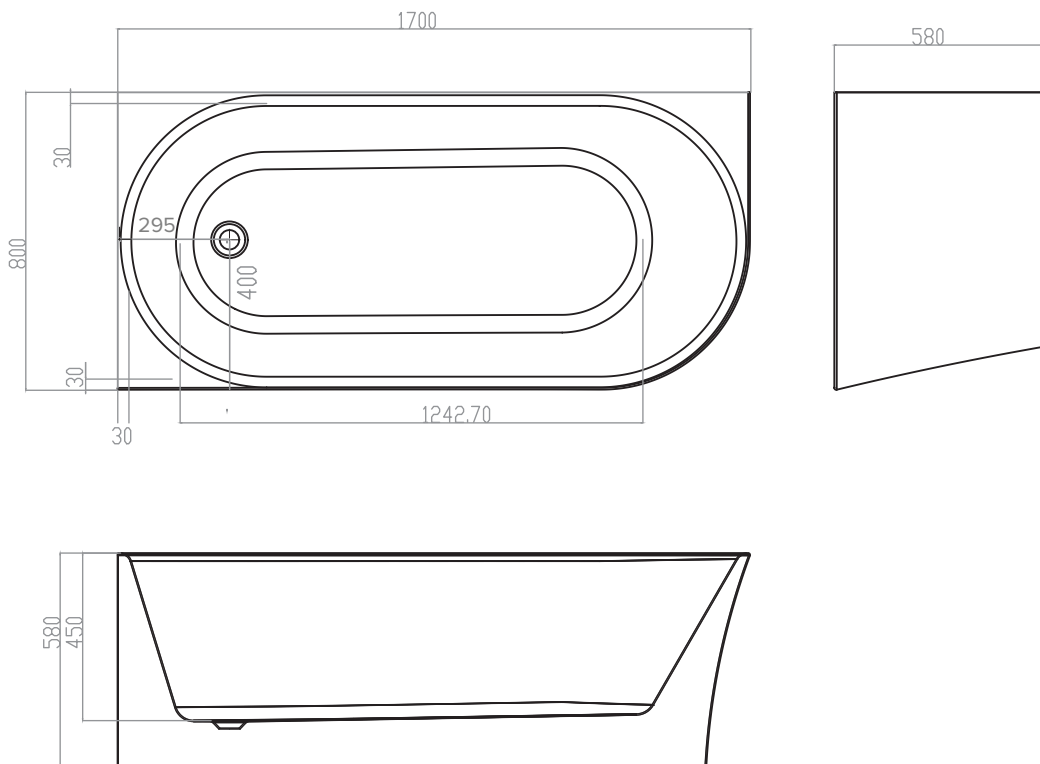

SPECIFICATION SHEET

CHARLTON 1700 BACK-TO-WALL RIGHT CORNER BATH

CODE: 7834R (Right Corner)

Features

- Right corner back-to-wall bath
- Made from easy to clean sanitary grade acrylic
- Fibreglass laminate reinforced for optimum strength
- Adjustable feet for levelling.
- Requires a 40mm waste (not included) [See products 2280, 2202]
- Top fix bath waste & low profile bath trap is recommended [See product 2204]
- Dimensions: L1700 X W800 X D580

Technical Details

Note: All measurements shown are in millimetres. Sizes are nominal.

SPECIFICATION SHEET

CHARLTON 1700 BACK-TO-WALL LEFT CORNER BATH

CODE: 7834L (Left Corner)

Features

- Left corner back-to-wall bath
- Made from easy to clean sanitary grade acrylic
- Fibreglass laminate reinforced for optimum strength
- Adjustable feet for levelling.
- Requires a 40mm waste (not included) [See products 2280, 2202]
- Top fix bath waste & low profile bath trap is recommended [See product 2204]
- Dimensions: L1700 X W800 X D580

Technical Details

Note: All measurements shown are in millimetres. Sizes are nominal.

SPECIFICATION SHEET

CHARLTON 1500 BACK-TO-WALL RIGHT CORNER BATH

CODE: 7830R (Right Corner)

Features

- Right corner back-to-wall bath
- Made from easy to clean sanitary grade acrylic
- Fibreglass laminate reinforced for optimum strength
- Adjustable feet for levelling.
- Requires a 40mm waste (not included) [See products 2280, 2202]
- Top fix bath waste & low profile bath trap is recommended [See product 2204]
- Dimensions: L1500 X W750 X D580

Technical Details

Note: All measurements shown are in millimetres. Sizes are nominal.